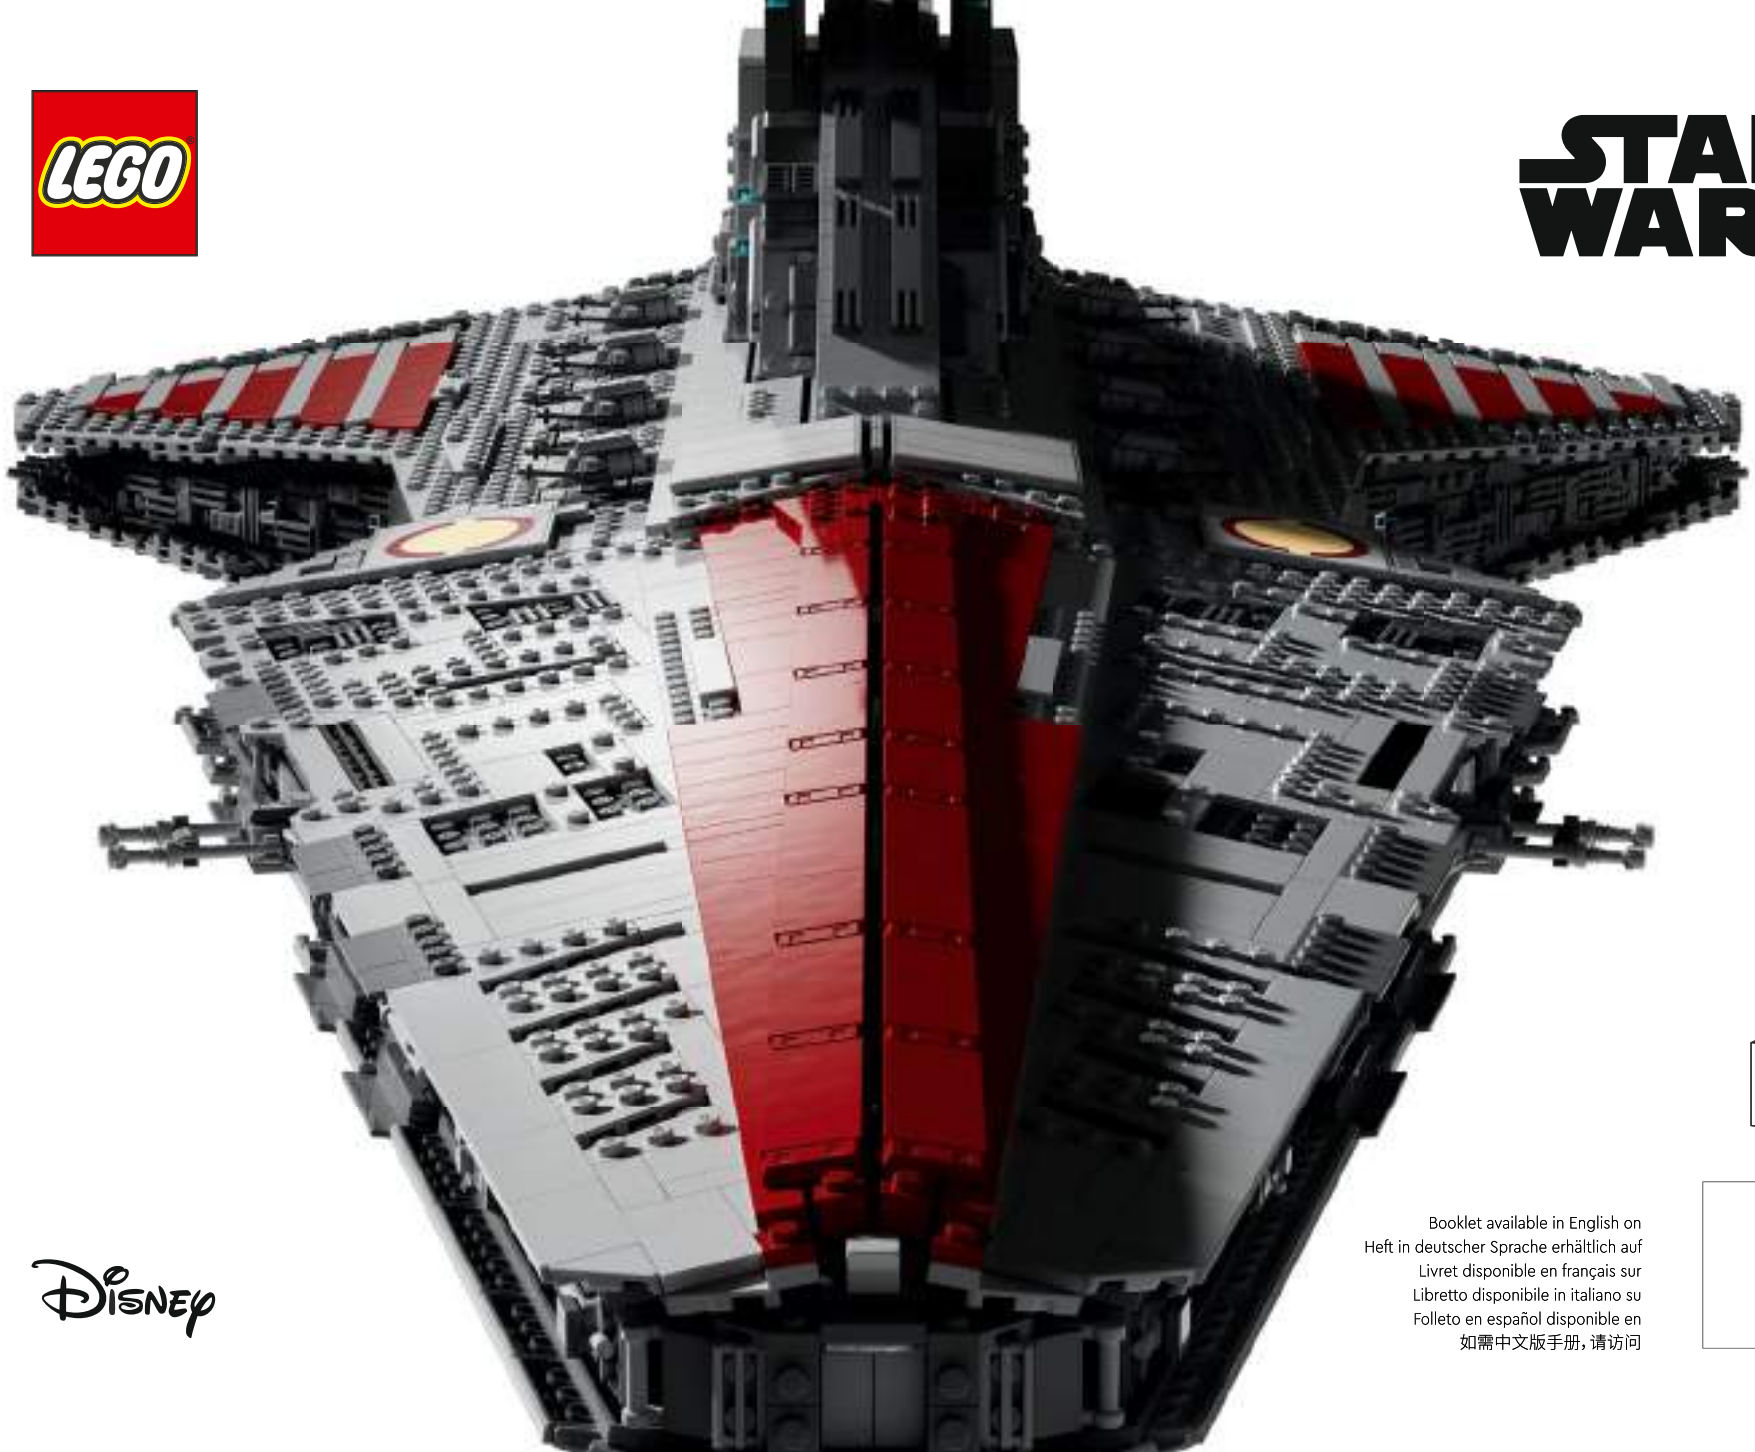

STAR WARS™

Disney

Booklet available in English on
Heft in deutscher Sprache erhältlich auf
Livret disponible en français sur
Libretto disponibile in italiano su
Folleto en español disponible en
如需中文版手册, 请访问