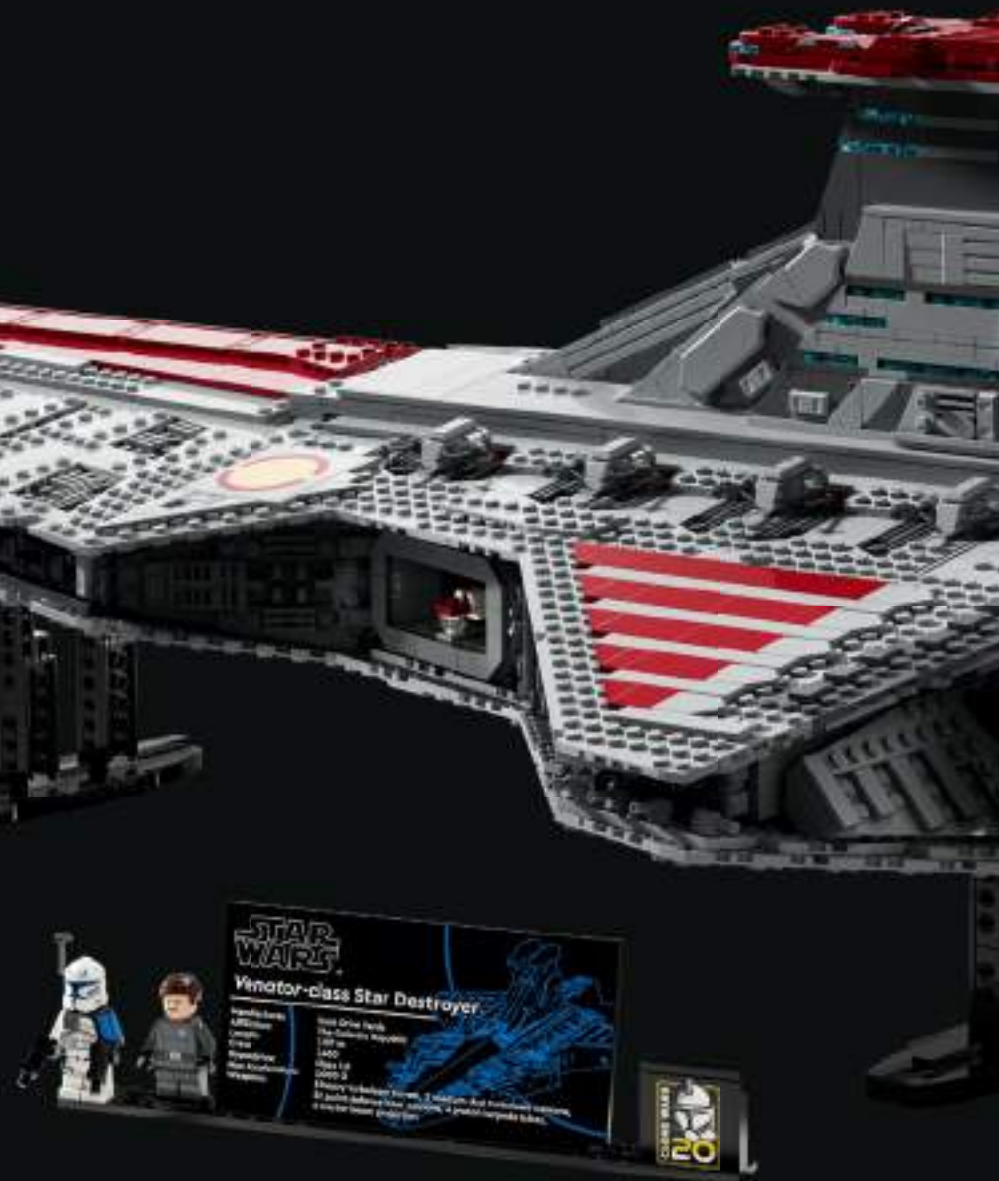

THE CLONE WARS TURNS 20

'When the *Clone Wars 2D micro-series* premiered in 2003, its action-packed story arc, engaging characters and vibrant animation received wide acclaim from critics and *Star Wars*™ fans alike. The series paved the way for a whole new era in *Clone Wars* storytelling, including seven full seasons of the animated series *Star Wars: The Clone Wars* (2008-2020). The *Venator-class Republic Attack Cruiser* features in some of the most monumental scenes of the Clone Wars era, culminating in the Siege of Mandalore and the fateful Battle of Coruscant. We know that an Ultimate Collector Series version has been on LEGO® *Star Wars* fans' wish lists for a long time, so without further ado, please join us on this model's maiden voyage to commemorate twenty years of epic Clone Wars action.'

With a length of 1,137 meters, a height of 268 meters and a width of 548 meters, the *Venator*-class Republic Attack Cruiser can accommodate a small city: 7,400 personnel, 2,000 troops, 7,000 tons of cargo and two years' worth of food supplies.

The LEGO® *Venator*-class Republic Attack Cruiser is a true heavyweight addition to the Ultimate Collector Series. The familiar Kuat Drive Yards wedge-shape, the signature Republic Red stripe and the double bridge make it instantly recognisable throughout the many battles of the Clone Wars as a commanding force across the galaxy – and on your shelf. The miniature scale model of a Republic Gunship in the port-side hangar emphasises the sheer magnitude of the starship. Tinted panorama windows in the bridge exude determined action, the enormous ion thrusters create an illusion of motion and the turbolaser turrets are positioned for attack. The Captain Rex and Wulf Yularen minifigures come with a separate display stand. Both are exclusive to this set, with all-new helmet, torso and head designs to capture the unique traits of these charismatic and central characters in the saga.