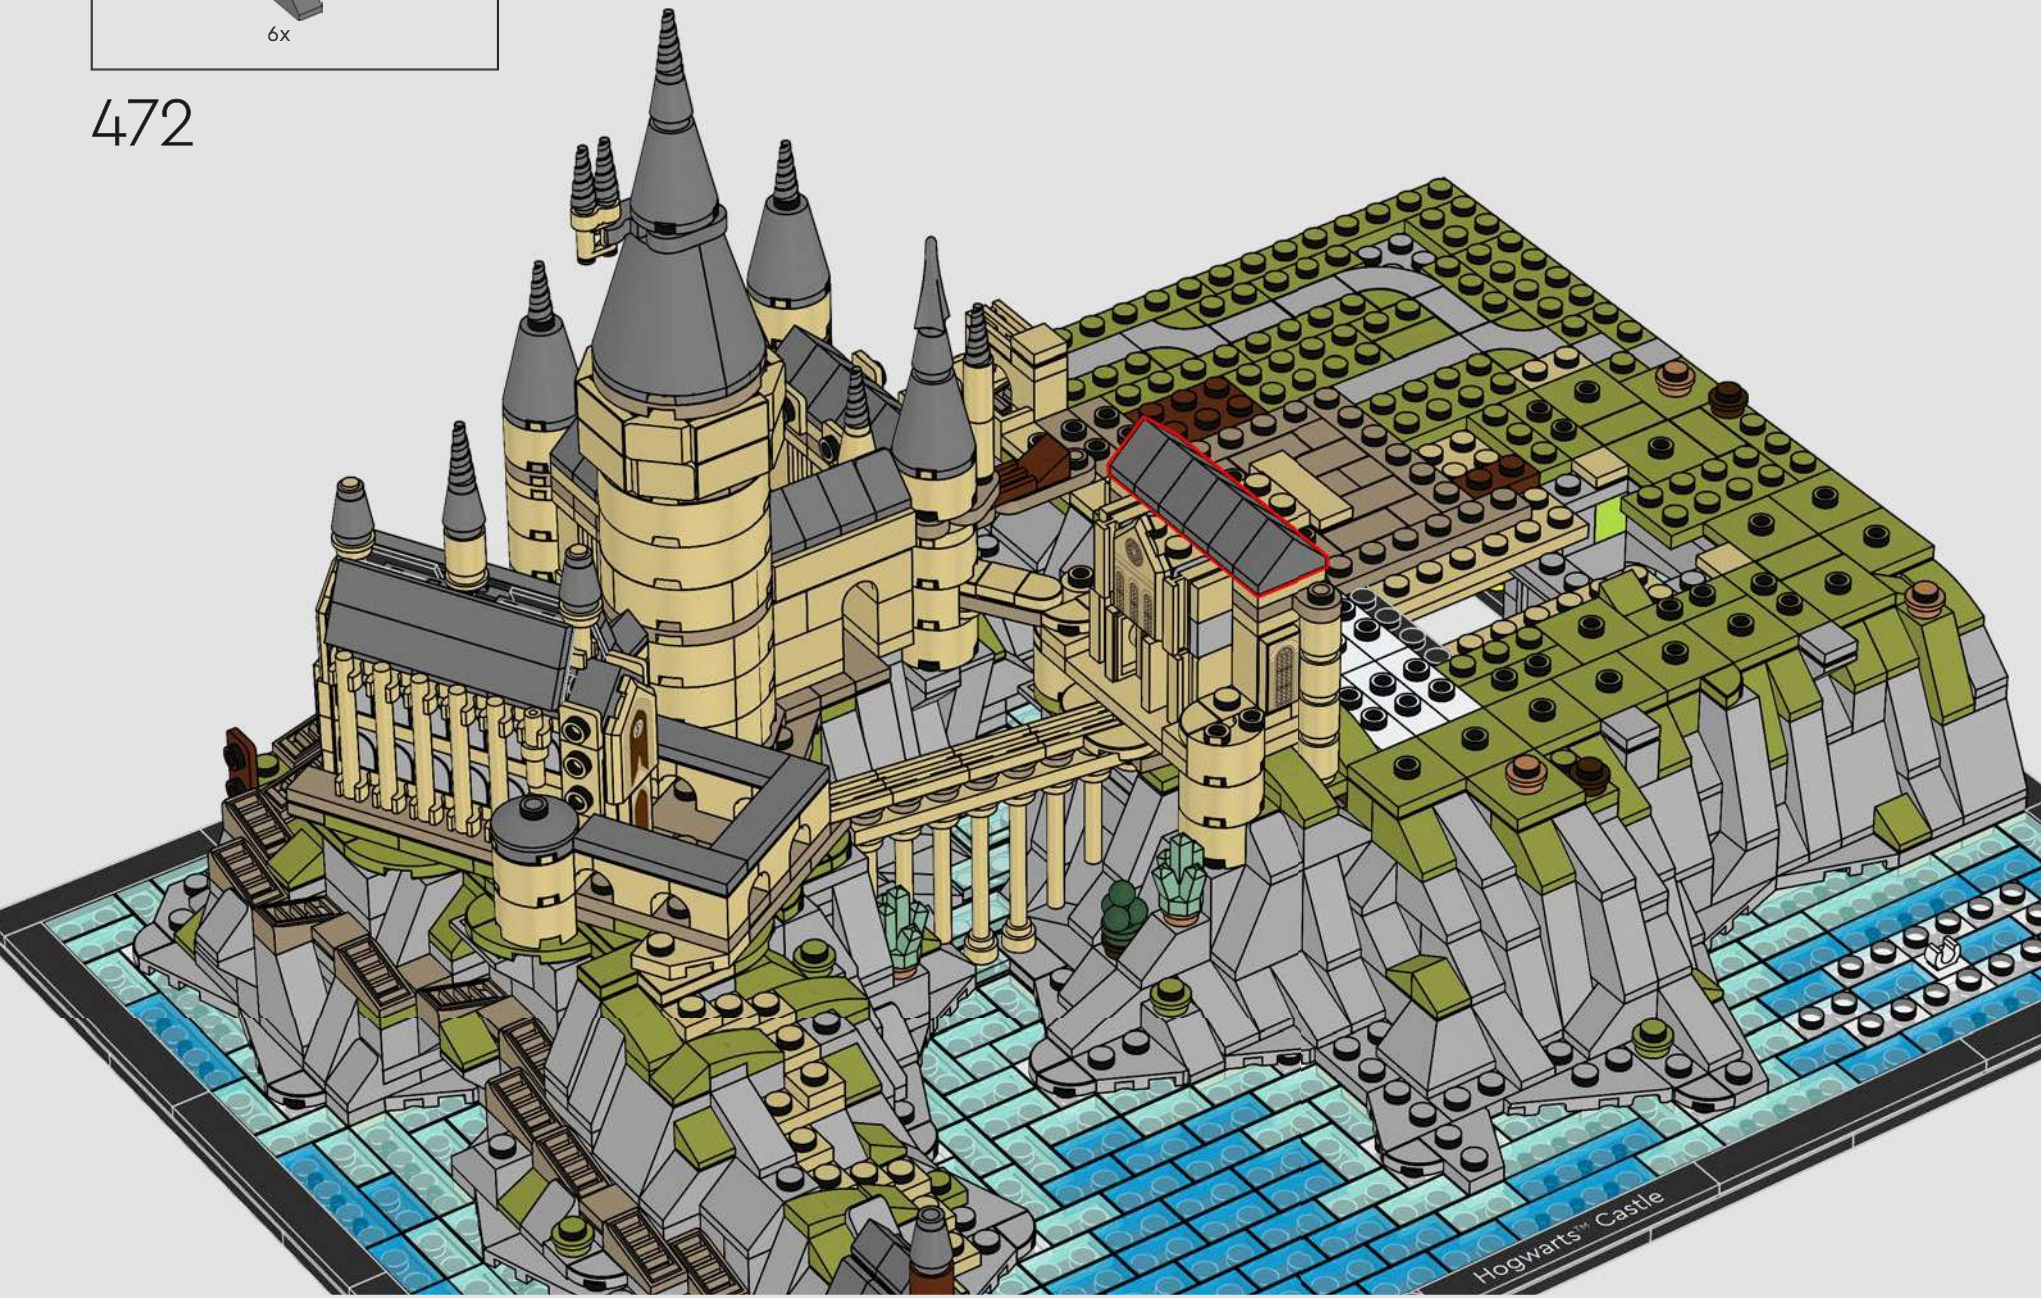

469

Hogwarts™ Castle

470

471

472

473

474

The girls' lavatories are located in this part of the castle. Maybe Moaning Myrtle™ will stop by as you build. Just watch out for trolls.

475

476

477

478

479

480

481

482