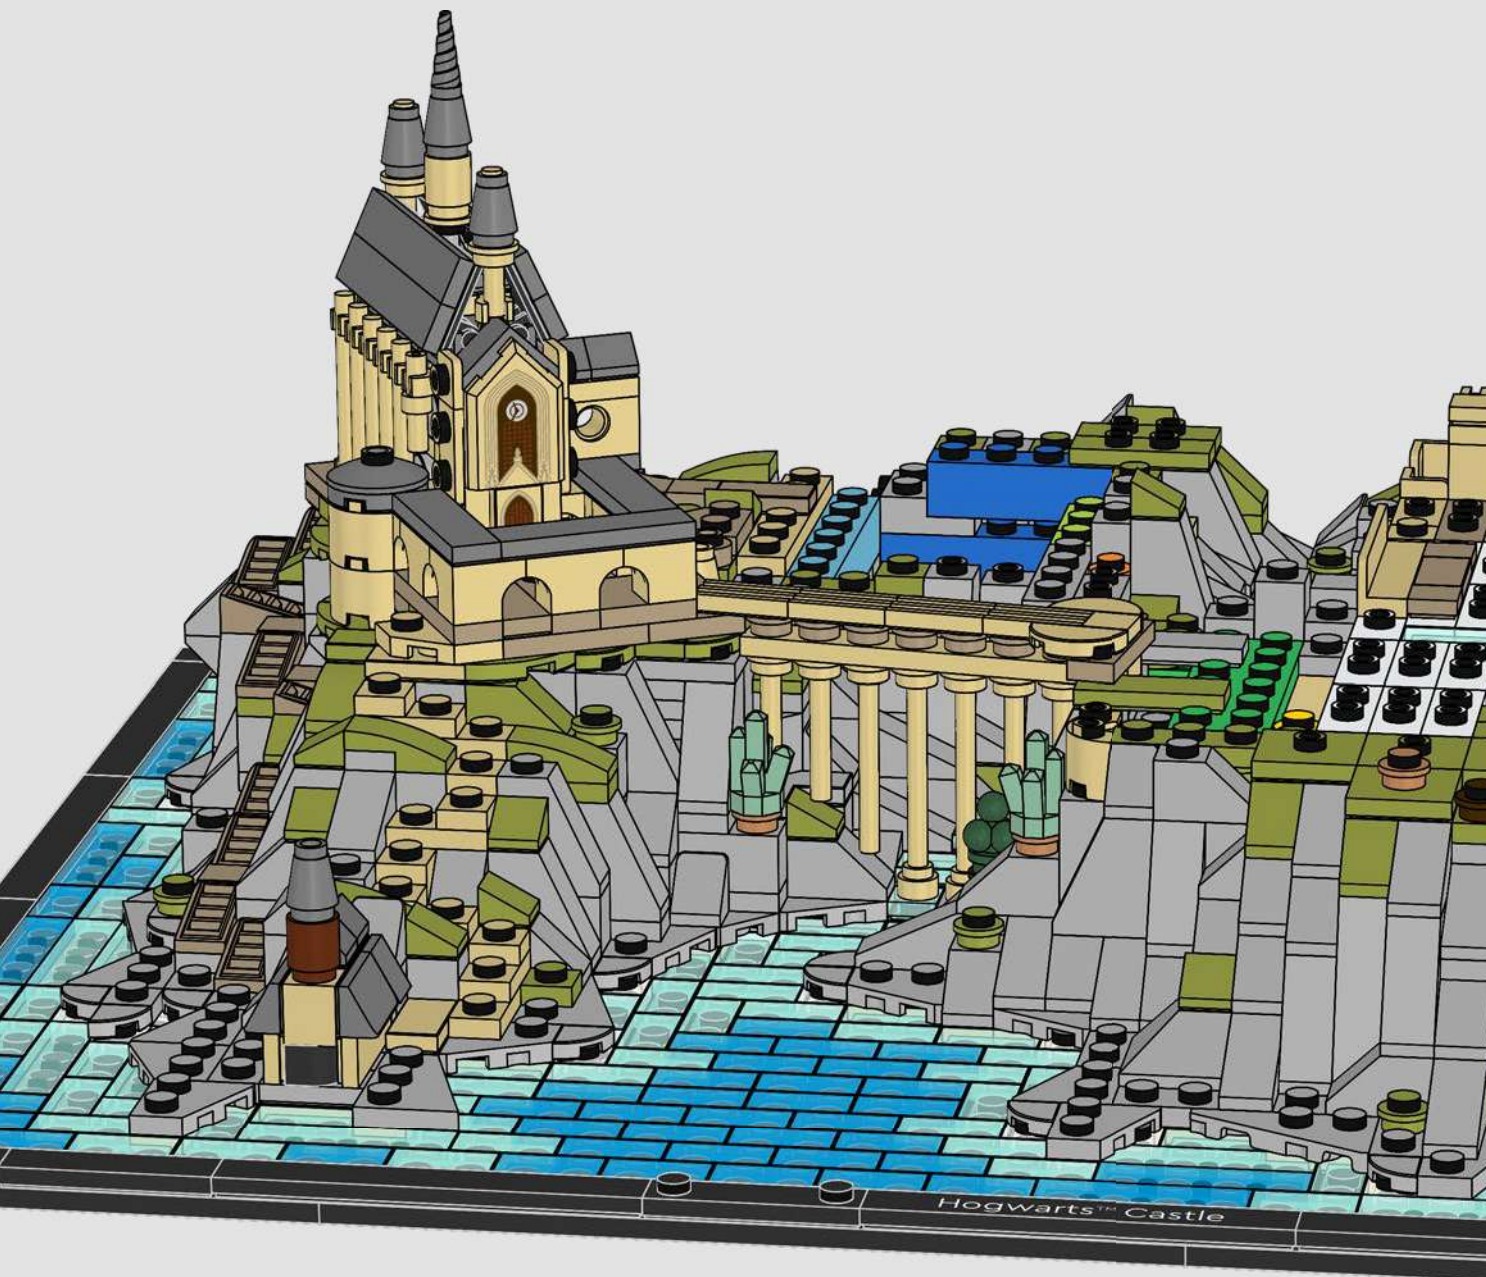

2x

362

2x

3x

363

364

The Viaduct Bridge is not only iconic to the Hogwarts™ silhouette but is the location of a few key moments through the series – when Harry talks with Professor Lupin about his parents, when the Hungarian Horntail chases after Harry in the First Task of the Triwizard Tournament, and when Neville has a shining moment against Scabior in the final battle of Hogwarts.