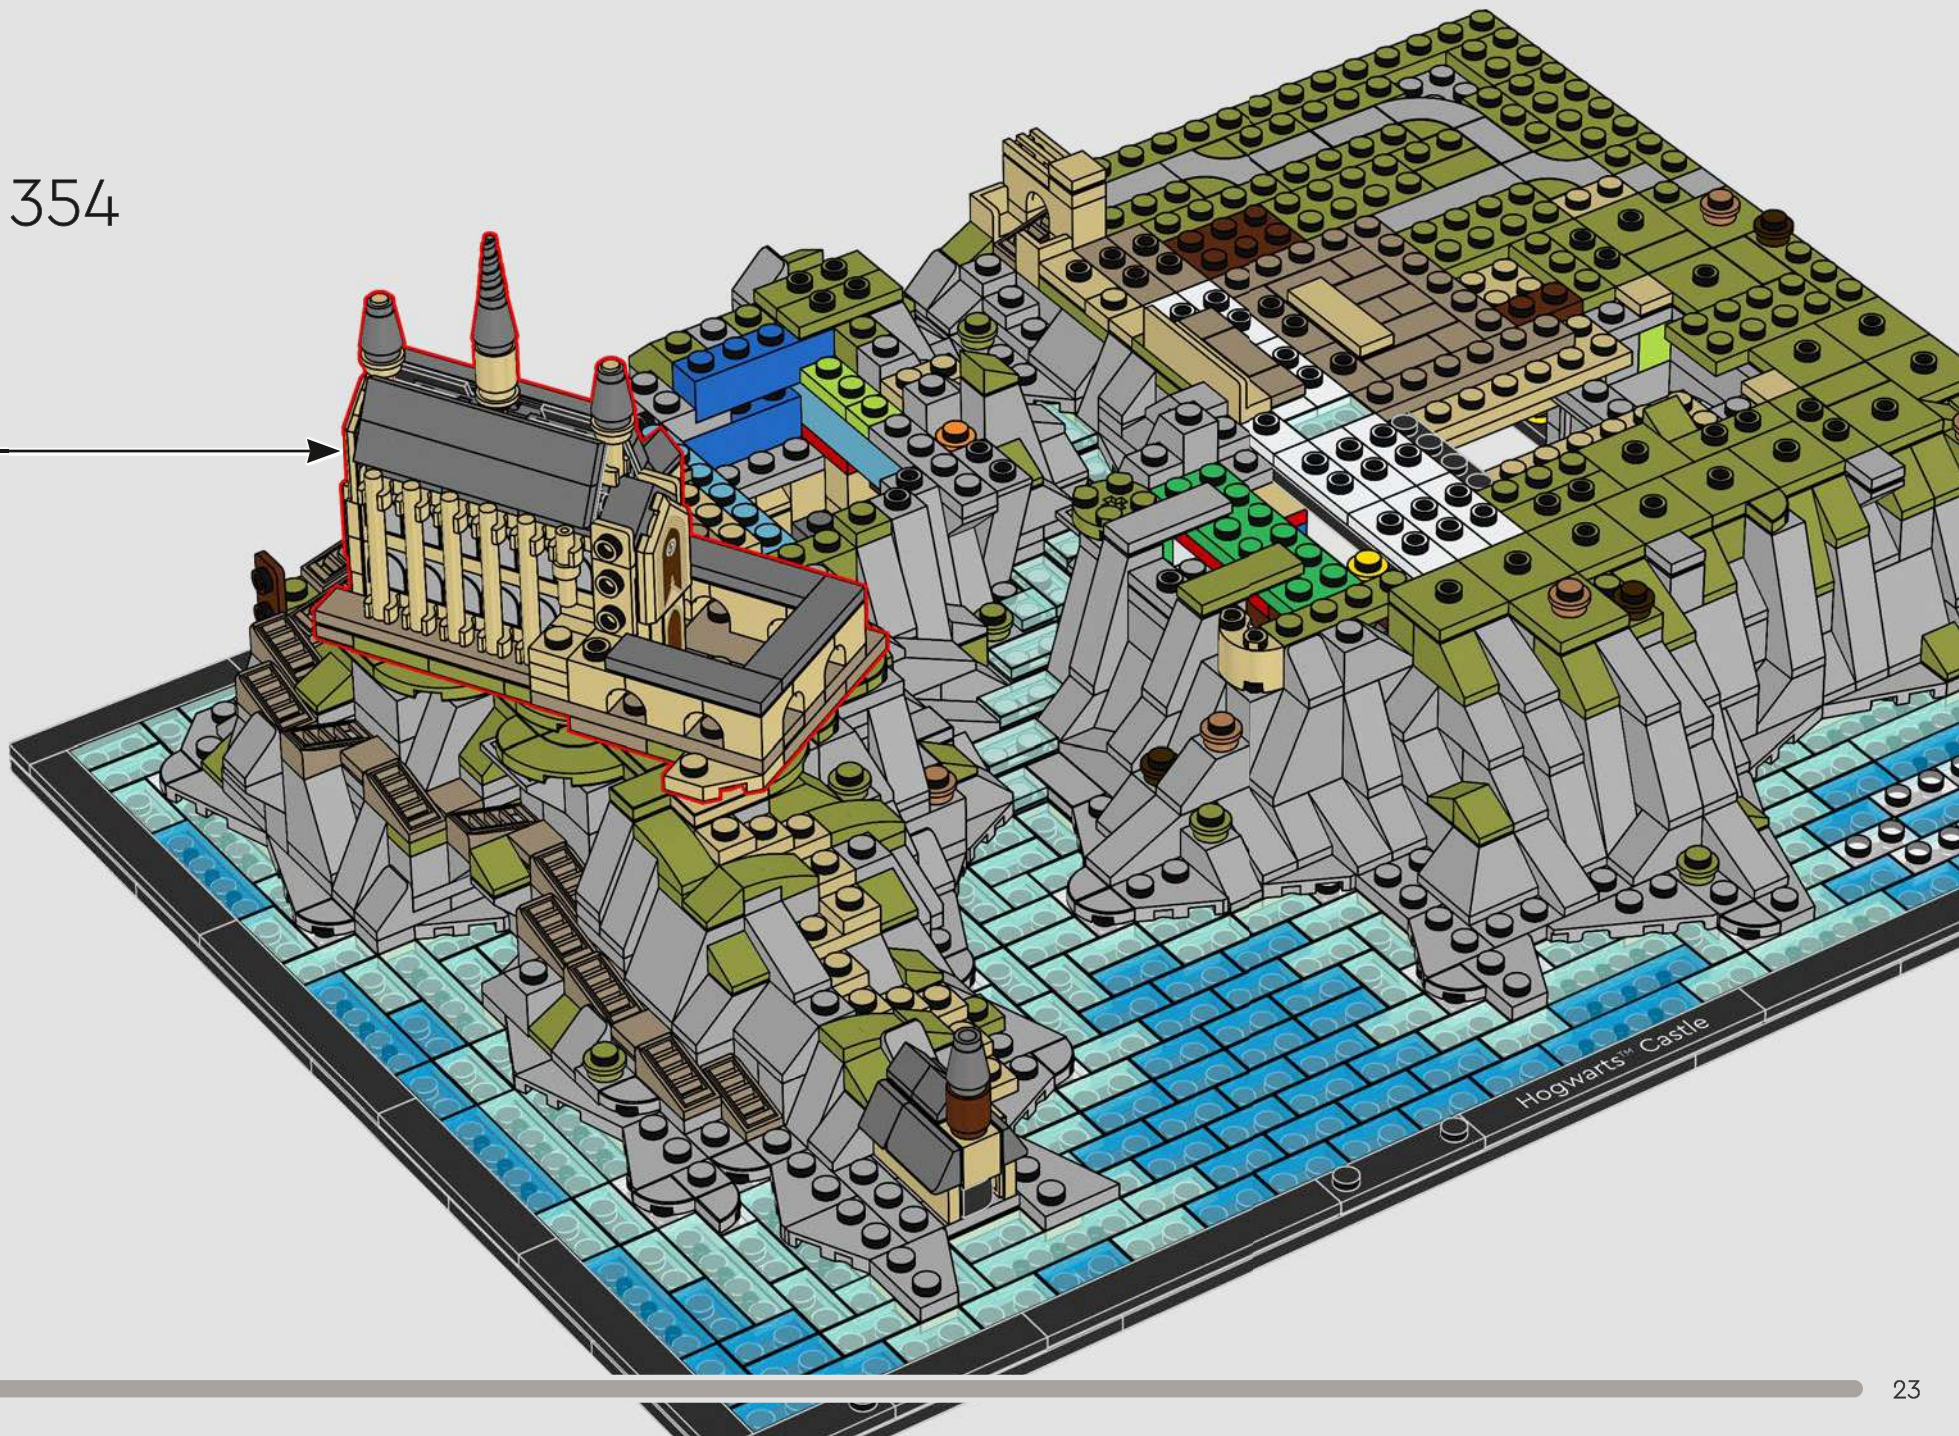

The ceiling in the Great Hall can be enchanted to mimic the night sky.

354

355

Immediately after arriving at Hogwarts™, first-year students are shown to the Great Hall where The Sorting Hat™ determines which house will be their home away from home.

2x

362

2x

3x

363

364

The Viaduct Bridge is not only iconic to the Hogwarts™ silhouette but is the location of a few key moments through the series – when Harry talks with Professor Lupin about his parents, when the Hungarian Horntail chases after Harry in the First Task of the Triwizard Tournament, and when Neville has a shining moment against Scabior in the final battle of Hogwarts.