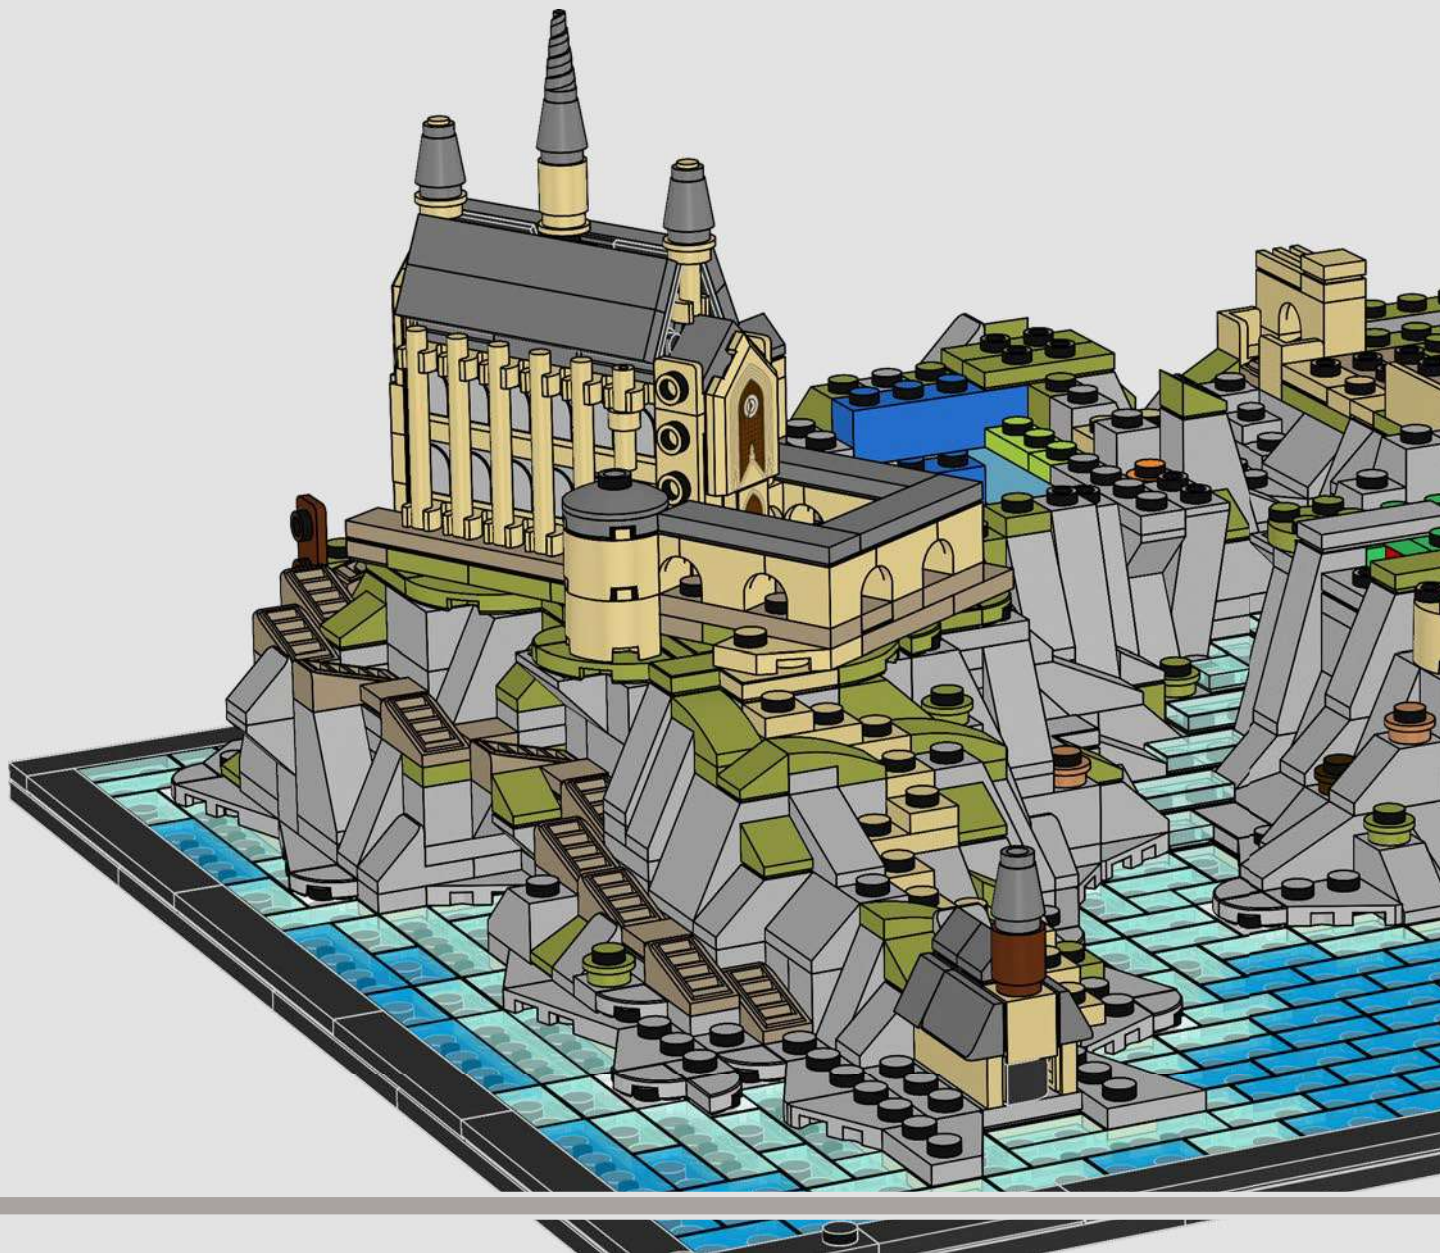

The ceiling in the Great Hall can be enchanted to mimic the night sky.

354

355

Immediately after arriving at Hogwarts™, first-year students are shown to the Great Hall where The Sorting Hat™ determines which house will be their home away from home.

2x

362

2x

3x

363

364

The Viaduct Bridge is not only iconic to the Hogwarts™ silhouette but is the location of a few key moments through the series – when Harry talks with Professor Lupin about his parents, when the Hungarian Horntail chases after Harry in the First Task of the Triwizard Tournament, and when Neville has a shining moment against Scabior in the final battle of Hogwarts.