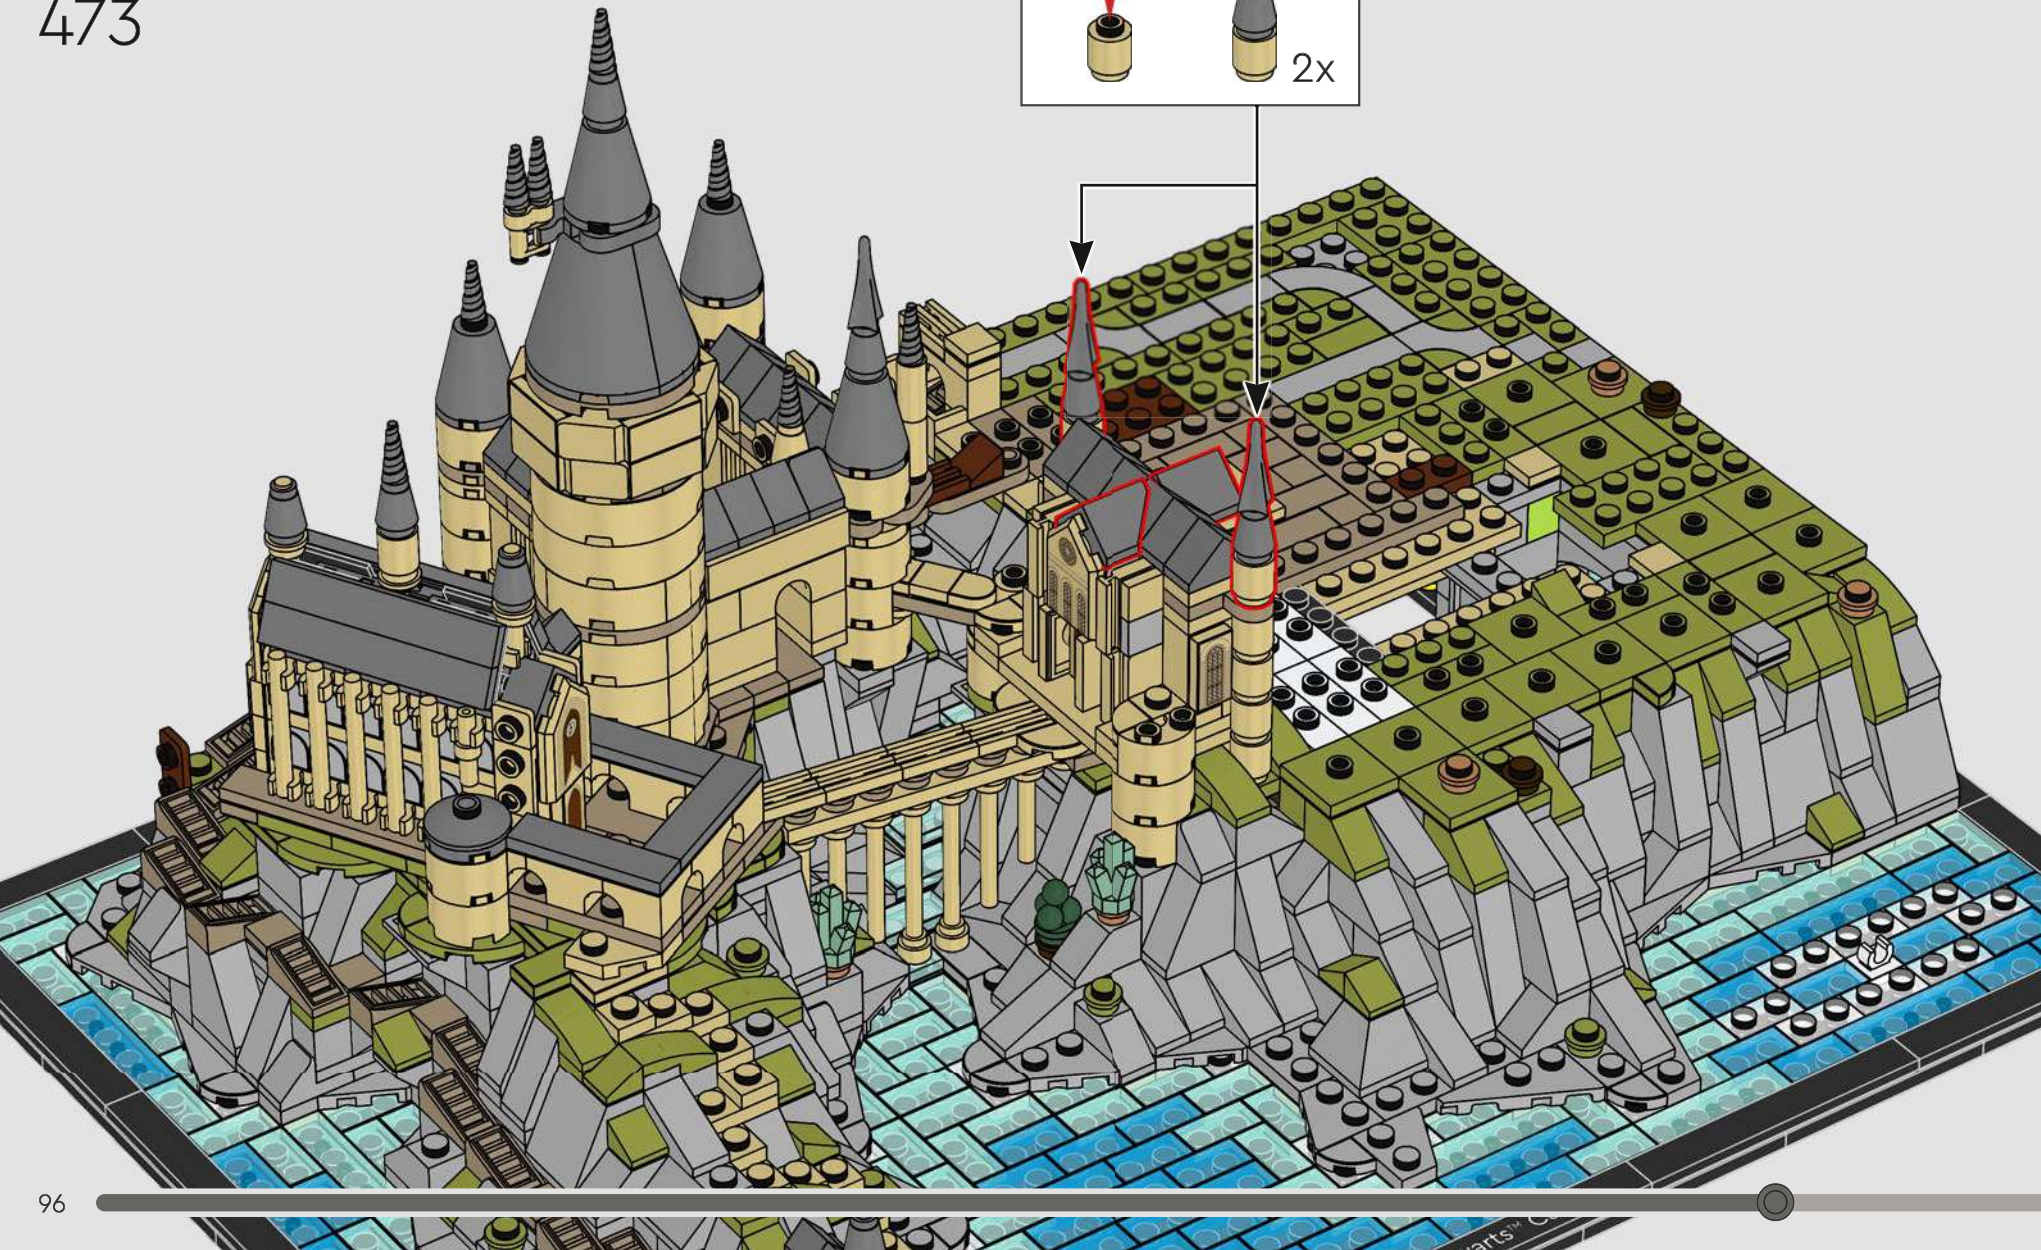

469

Hogwarts™ Castle

470

471

472

473

474

The girls' lavatories are located in this part of the castle. Maybe Moaning Myrtle™ will stop by as you build. Just watch out for trolls.

475

476

477

478

479

480

481

482