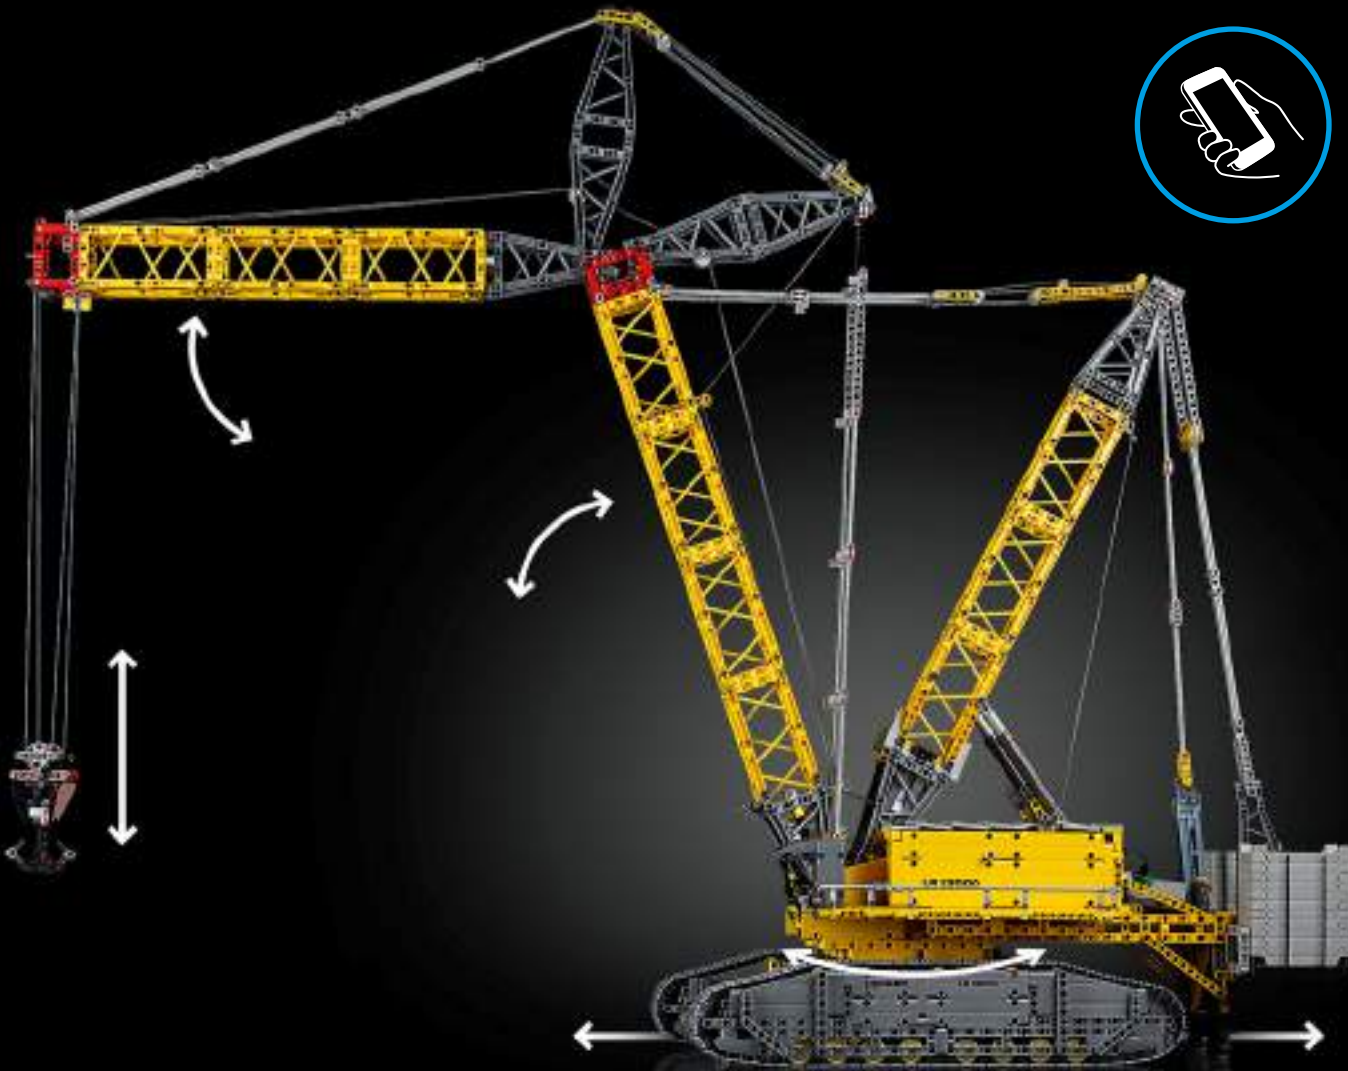

MADE WITH LIEBHERR

This model of one of the world's biggest conventional crawler cranes nearly requires a construction site of its own. Designed in partnership with Liebherr, the LEGO® Technic Liebherr LR 13000 Crawler Crane is the largest ever LEGO Technic model in all dimensional measurements. Design details and LEGO Technic Control+ App functions mirror real-life features: Six XL angular motors and two smart hubs let you drive the crane,

turn the superstructure, control the boom, jib and hook. 24 new weight elements provide nearly 1 kg (2.2 lbs.) of counterweight. Sensors and alarms generate warnings if you approach the safety limits of the crane. At 100 cm (39 in.) high, 111 cm (43.5 in.) long and 28 cm (11 in.) wide, it is the ultimate construction experience.

REAL LIFE MODEL FACT BOX

LIEBHERR LR 1300

- Derrick ballast: 1,500 Imperial tons (1,680 US tons)
- Lifting capacity: 3,000 Imperial tons (3,360 US tons)
- Lifting height: 236 m (774.2 ft.)
- Counterweight at superstructure: 400 Imperial tons (448 US tons)
- Engine power: 1,000 kW
- Maximum boom system of 120 m (393.7 ft.) main boom and 126 m (413.3 ft.) luffing jib