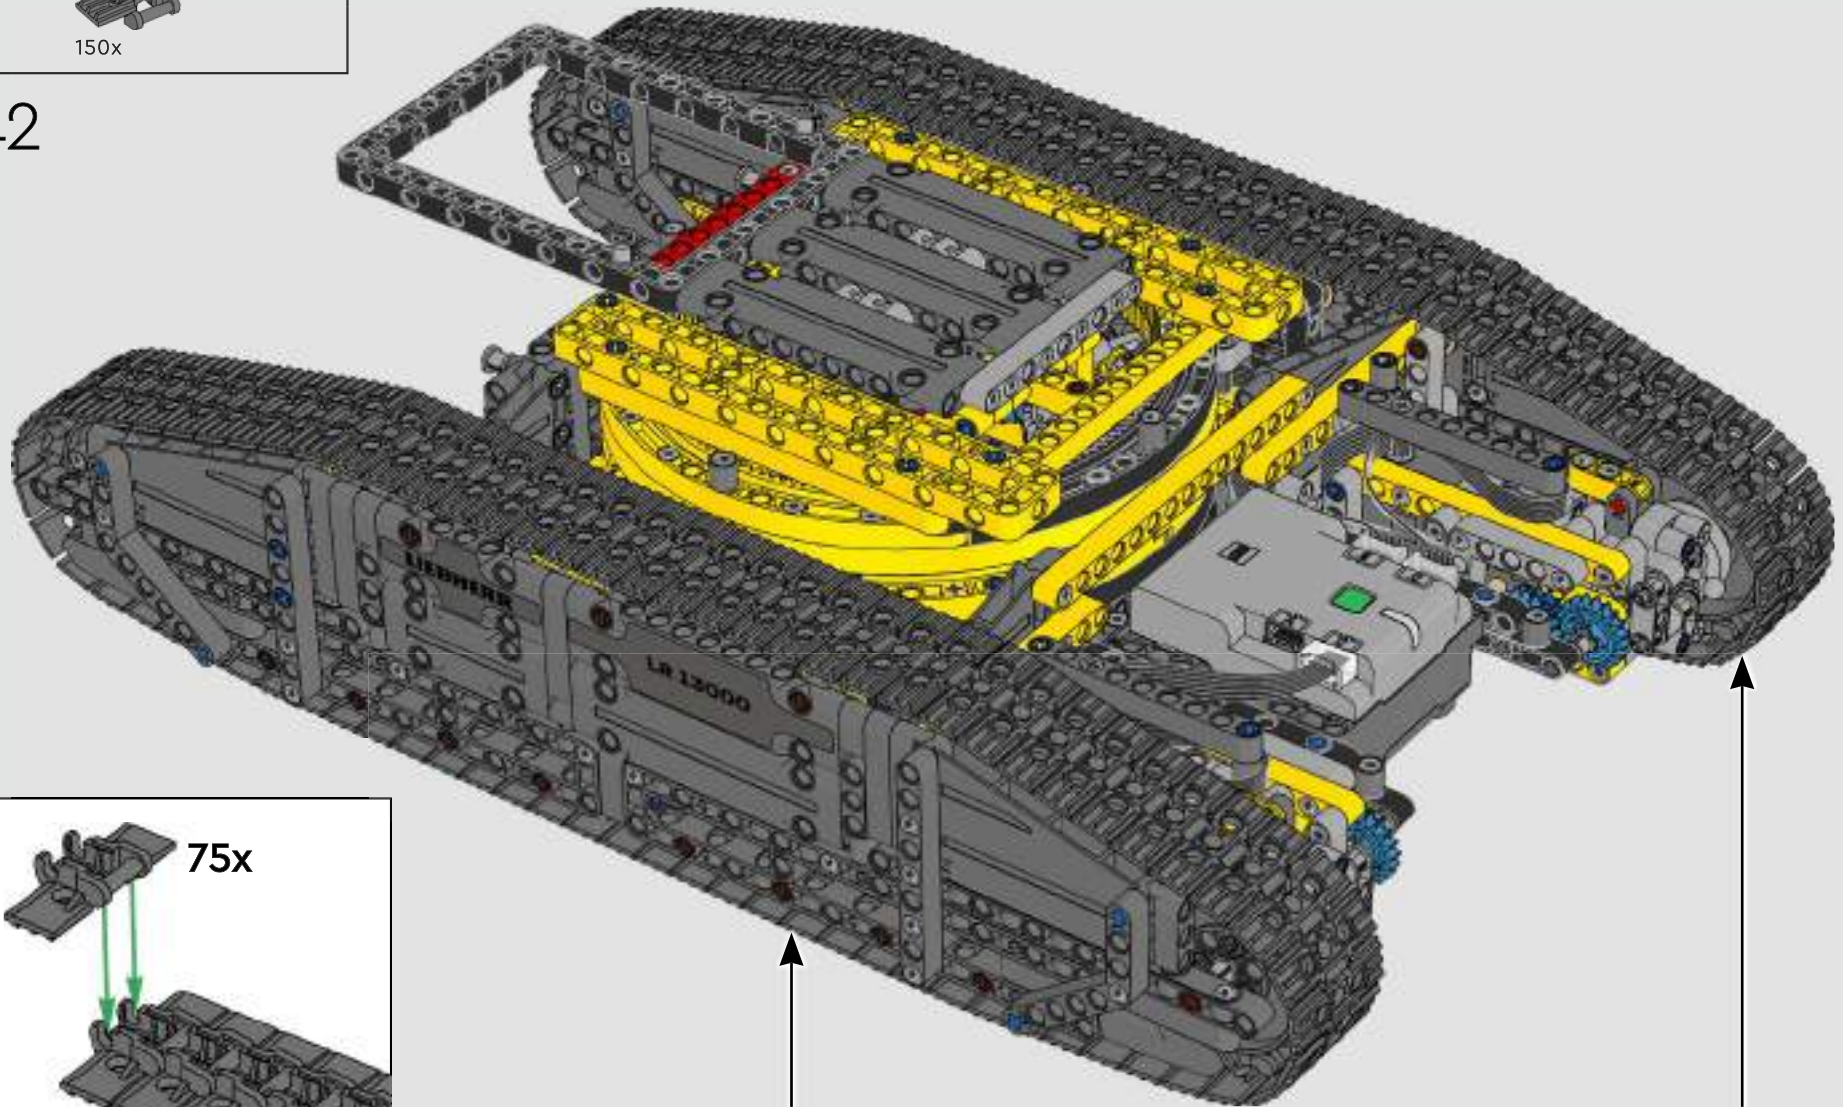

CHECK POINT 2 OF 5: TEST TRACK AND TURNTABLE FUNCTIONS

***Before you continue building,
check the track and turntable functions:***

1. Open the LEGO® Control+ App on your smartphone or tablet
2. Select the 42146 Liebherr Crawler Crane in the model selection screen
3. Open Step 2
4. Follow the instructions in the app to test all track and turntable functions.