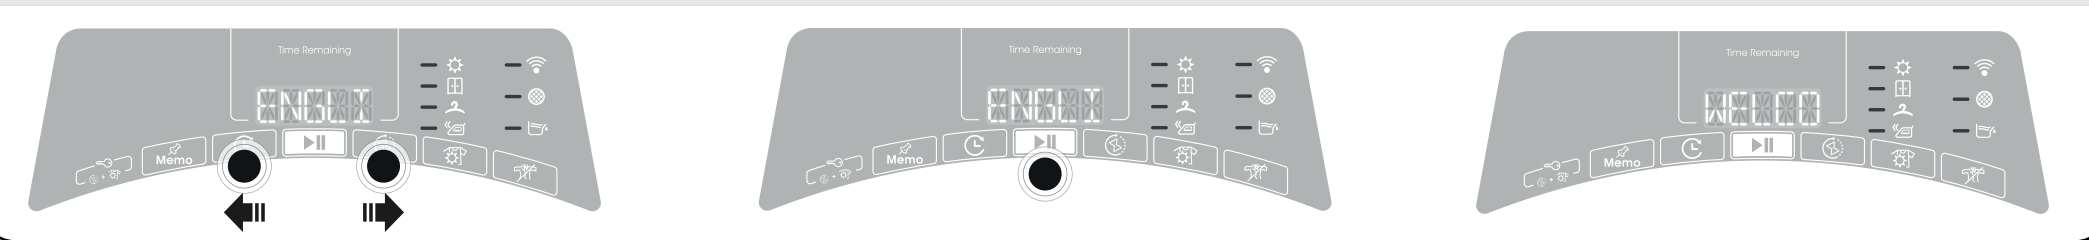

SPONGE FILTER CLEANING

2.

LANGUAGES

3.

EASY CASE

DRAIN HOSE* (Optional)

*Available only on certain models

4.