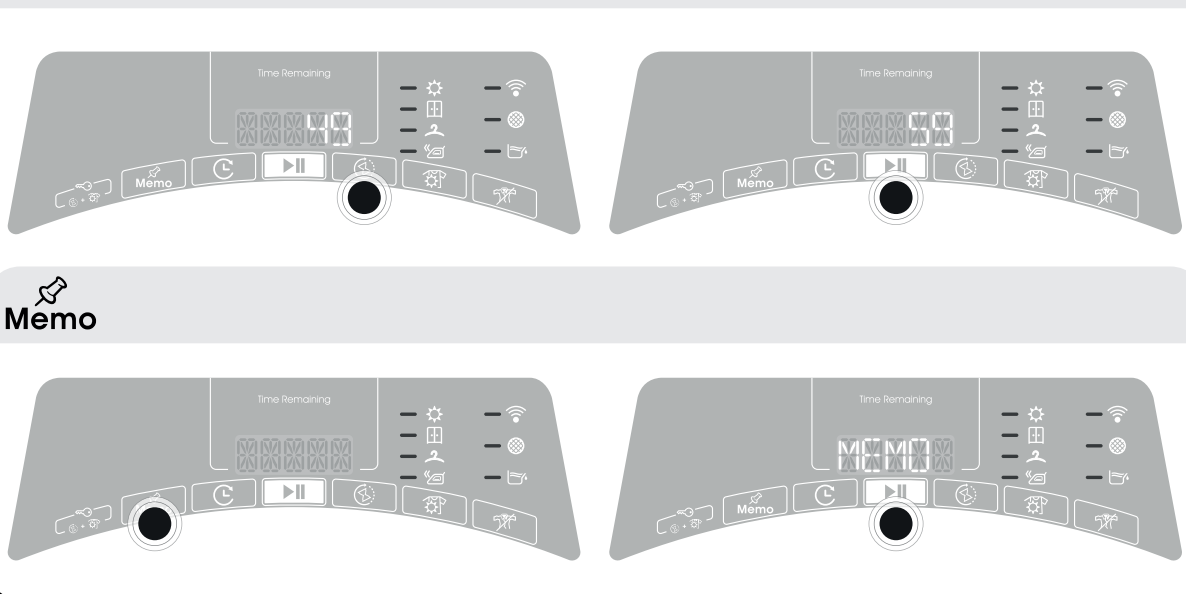

5.

Icon	Heatpump	Super fast	OPTIONS					kg
			⌚	🌀	Memo	⚙️	👉	
☀️	•	•	✓	-	✓	-	-	3,5
👉	•	•	✓	-	✓	-	-	2
30'👉	•	•	✓	-	✓	-	-	1
👉	•	•	✓	-	✓	-	-	2,5
👉	•	•	✓	-	✓	✓	-	4
👉	•	•	✓	-	✓	-	-	2,5
👉	•	•	✓	-	✓	-	-	2
👉	•	•	✓	-	✓	-	-	1
👉	•	•	✓	-	✓	✓	✓	2,5
👉	•	•	✓	✓	✓	✓	✓	4
👉	•	•	✓	-	✓	-	-	4
👉	•	•	✓	✓	✓	✓	✓	Full
👉	•	•	✓	-	✓	-	-	Full
Super Fast👉		•	✓	✓	✓	✓	-	Full
Super Fast👉		•	✓	✓	✓	✓	-	4
📶	Wi-Fi