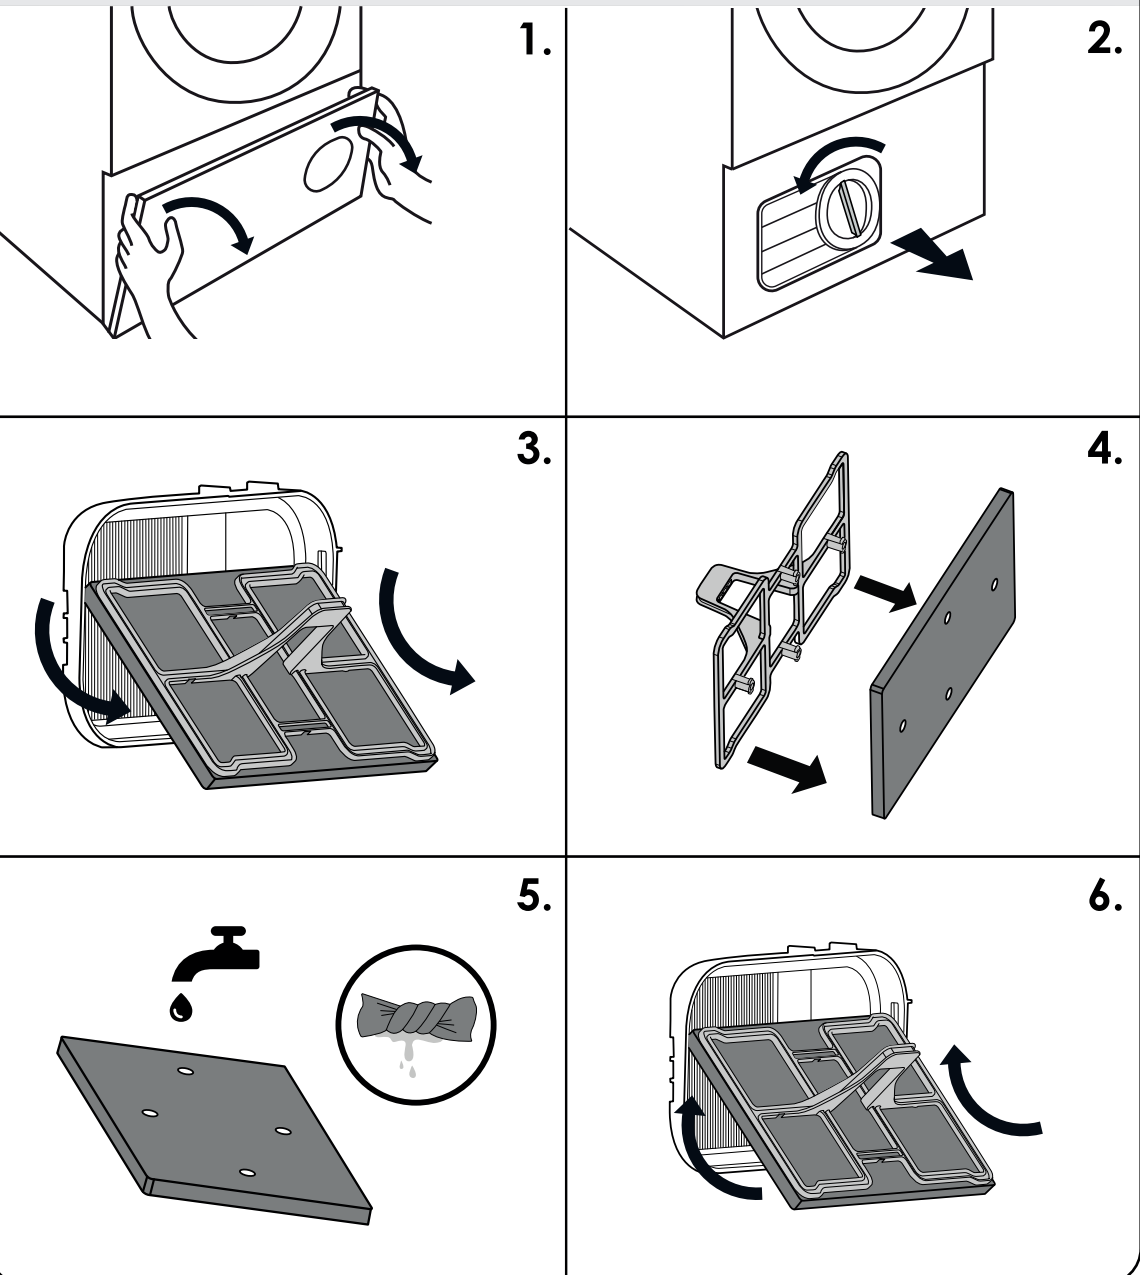

SPONGE FILTER CLEANING

2.

LANGUAGES

3.

EASY CASE

DRAIN HOSE* (Optional)

*Available only on certain models

4.