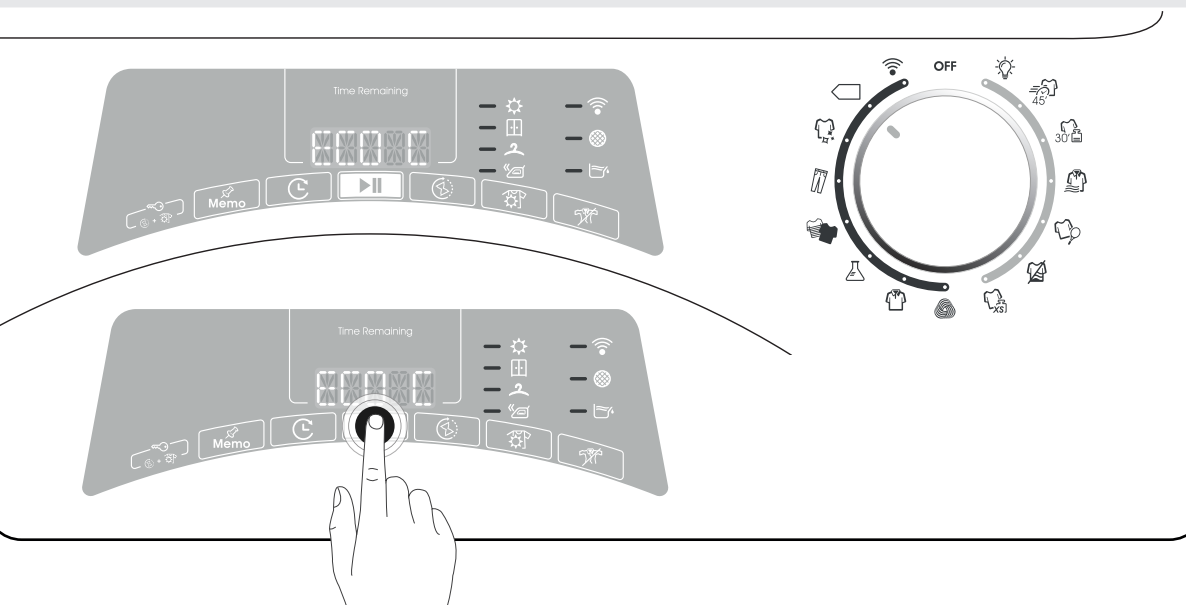

P PROGRAMS

OPTIONS