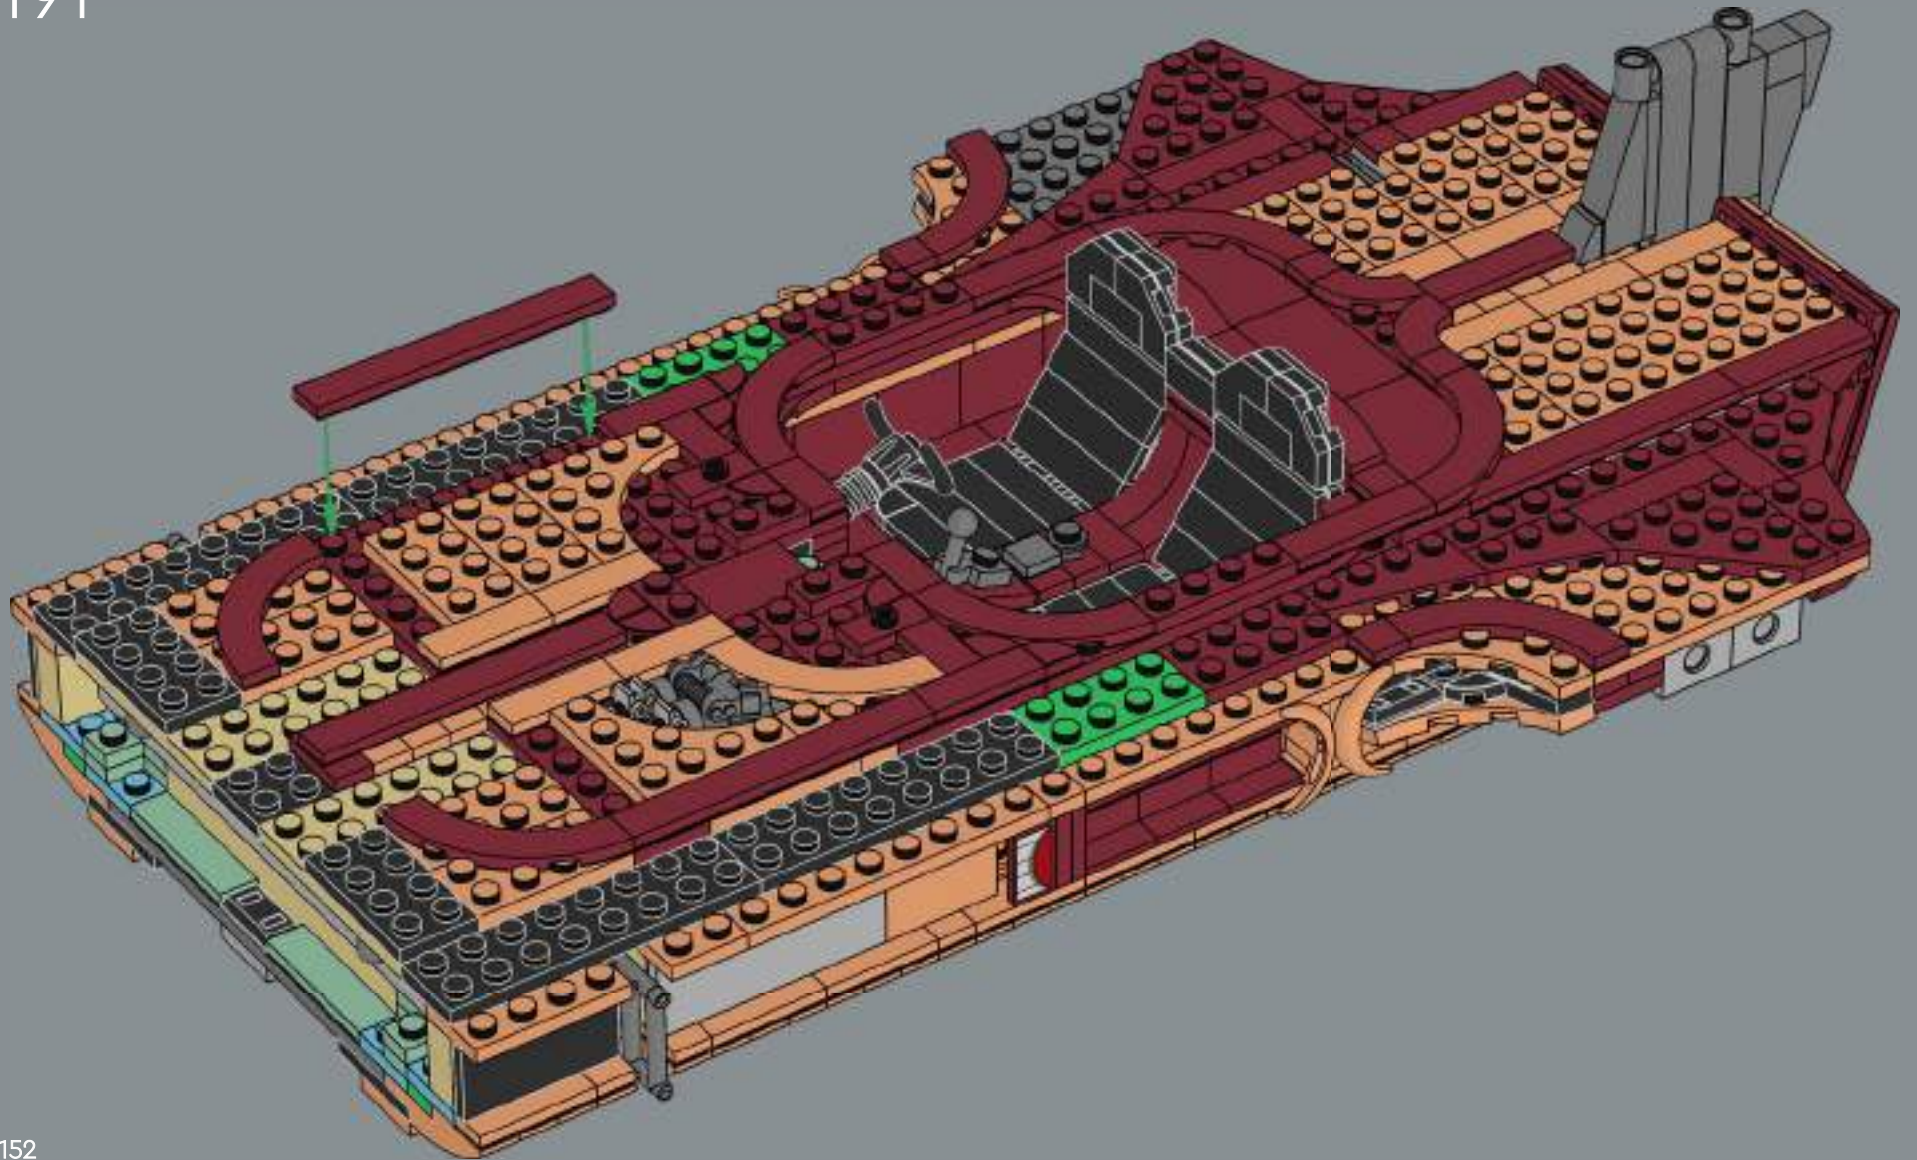

As a *Star Wars*™ superfan, I was thrilled to bring the speeder to life, and this scale allowed us to add a bunch of super cool details, new elements and fun new building techniques. The big windscreen, vital for protecting the speeder's driver and passenger from the intense Tatooine winds, is a new element designed specifically for this model. The first iteration of the speeder had a sand colour scheme, but the nougat colour gave it a much more realistically weather-beaten look. In the movie, the speeder has a powerful thruster that lets it travel at great speed, hovering up to 1 meter (just over 3 feet) above ground. I hope this model will look great "hovering" above your shelf or desk!

189

190

191

192

193

194

195

196