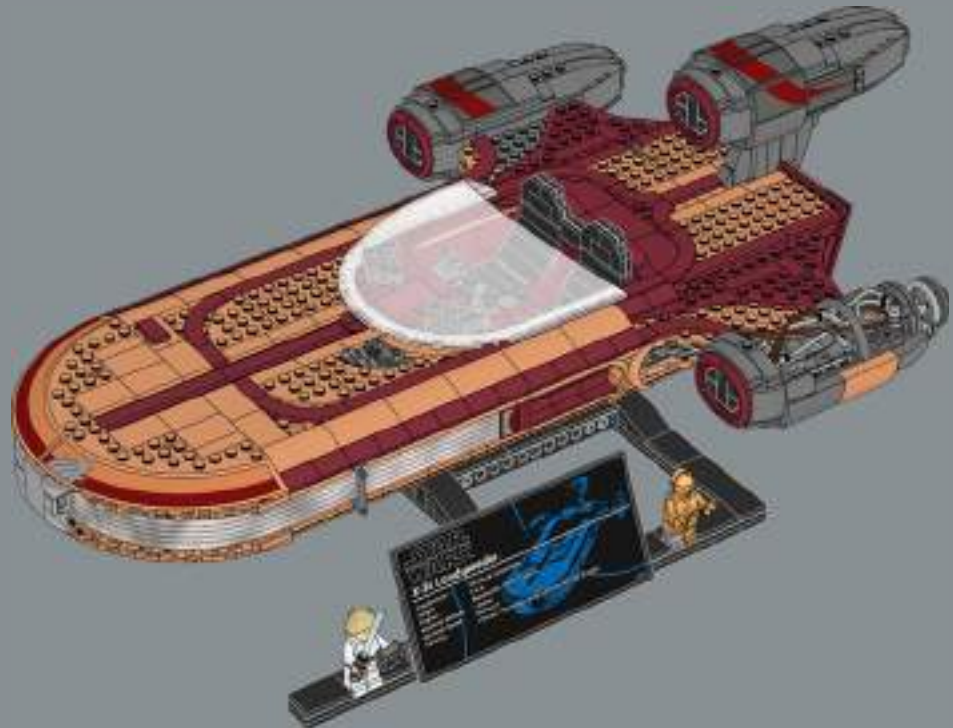

As a *Star Wars*™ superfan, I was thrilled to bring the speeder to life, and this scale allowed us to add a bunch of super cool details, new elements and fun new building techniques. The big windscreen, vital for protecting the speeder's driver and passenger from the intense Tatooine winds, is a new element designed specifically for this model. The first iteration of the speeder had a sand colour scheme, but the nougat colour gave it a much more realistically weather-beaten look. In the movie, the speeder has a powerful thruster that lets it travel at great speed, hovering up to 1 meter (just over 3 feet) above ground. I hope this model will look great "hovering" above your shelf or desk!

César Carvalhosa Soares
LEGO® *Star Wars*™ Designer

A SOROSUB CORPORATION CLASSIC

STAR WARS X-34 Landspeeder.

Manufacturer:	Sorosub Corporation
Length:	2.4 m
Engine:	Reactor, Thrust Tubes
Maximum Altitude:	7,000 m
Maximum Speed:	310 km/h
Capacity:	1 Driver, 1 Passenger, up to 2 droids, and dog if cage

3015

With large-scale models like this comes the freedom to incorporate more intricate and authentic details.

- The cockpit is fitted with the design features of its movie counterpart, like right-hand driving, stick shift and detailed dashboard and display.
- Each thrust turbine has its own characteristics. The centre turbine's distinct colour pattern shows signs of multiple repairs with random scrap parts. How the port turbine lost its cowling we may never know. Luke is a skilled pilot, but with a maximum speed of 250 km/h, the speeder has likely seen a mid-air collision or two in its time.
- The display plaque includes technical specifications, a Luke Skywalker minifigure and an all-new C-3PO minifigure unique to this set.