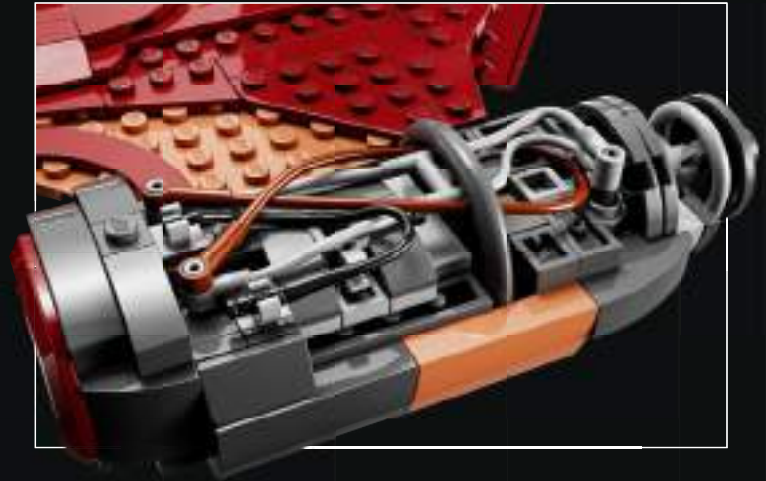

As a *Star Wars*™ superfan, I was thrilled to bring the speeder to life, and this scale allowed us to add a bunch of super cool details, new elements and fun new building techniques. The big windscreen, vital for protecting the speeder's driver and passenger from the intense Tatooine winds, is a new element designed specifically for this model. The first iteration of the speeder had a sand colour scheme, but the nougat colour gave it a much more realistically weather-beaten look. In the movie, the speeder has a powerful thruster that lets it travel at great speed, hovering up to 1 meter (just over 3 feet) above ground. I hope this model will look great "hovering" above your shelf or desk!

César Carvalhosa Soares
LEGO® *Star Wars*™ Designer

A SOROSUB CORPORATION CLASSIC

STAR WARS X-34 Landspeeder.

Manufacturer:	Sorosub Corporation
Length:	2.4 m
Engine:	Reactor, Thrust Tubes
Maximum Altitude:	7,000 m
Maximum Speed:	310 km/h
Capacity:	1 Driver, 1 Passenger, up to 2 droids, and dog if cage

3015

With large-scale models like this comes the freedom to incorporate more intricate and authentic details.

- The cockpit is fitted with the design features of its movie counterpart, like right-hand driving, stick shift and detailed dashboard and display.
- Each thrust turbine has its own characteristics. The centre turbine's distinct colour pattern shows signs of multiple repairs with random scrap parts. How the port turbine lost its cowling we may never know. Luke is a skilled pilot, but with a maximum speed of 250 km/h, the speeder has likely seen a mid-air collision or two in its time.
- The display plaque includes technical specifications, a Luke Skywalker minifigure and an all-new C-3PO minifigure unique to this set.