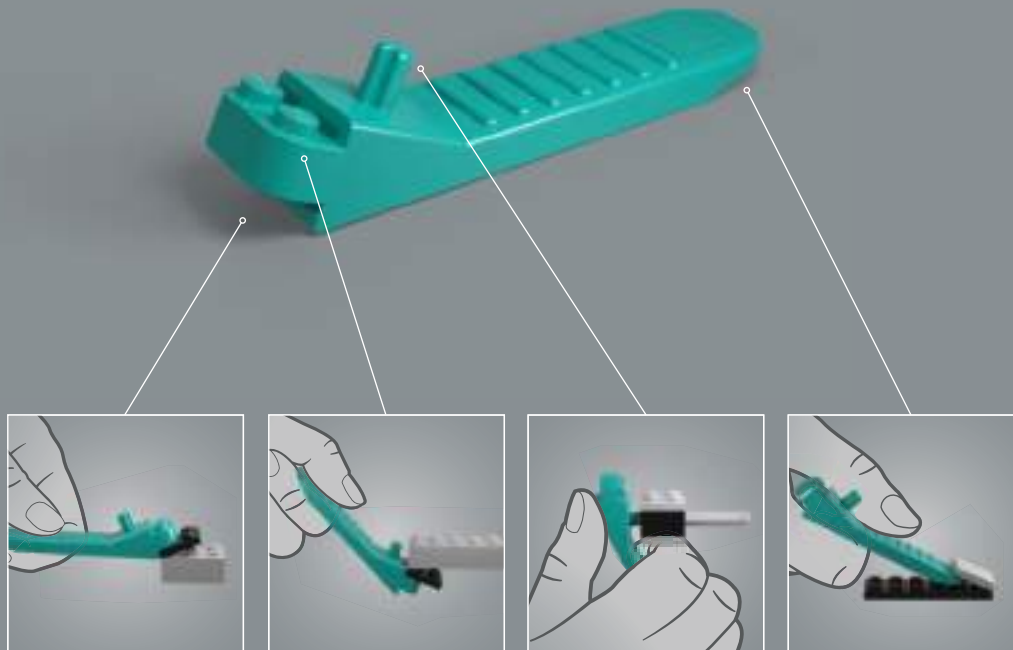

As a *Star Wars*™ superfan, I was thrilled to bring the speeder to life, and this scale allowed us to add a bunch of super cool details, new elements and fun new building techniques. The big windscreen, vital for protecting the speeder's driver and passenger from the intense Tatooine winds, is a new element designed specifically for this model. The first iteration of the speeder had a sand colour scheme, but the nougat colour gave it a much more realistically weather-beaten look. In the movie, the speeder has a powerful thruster that lets it travel at great speed, hovering up to 1 meter (just over 3 feet) above ground. I hope this model will look great "hovering" above your shelf or desk!

3015

With large-scale models like this comes the freedom to incorporate more intricate and authentic details.

- The cockpit is fitted with the design features of its movie counterpart, like right-hand driving, stick shift and detailed dashboard and display.
- Each thrust turbine has its own characteristics. The centre turbine's distinct colour pattern shows signs of multiple repairs with random scrap parts. How the port turbine lost its cowling we may never know. Luke is a skilled pilot, but with a maximum speed of 250 km/h, the speeder has likely seen a mid-air collision or two in its time.
- The display plaque includes technical specifications, a Luke Skywalker minifigure and an all-new C-3PO minifigure unique to this set.