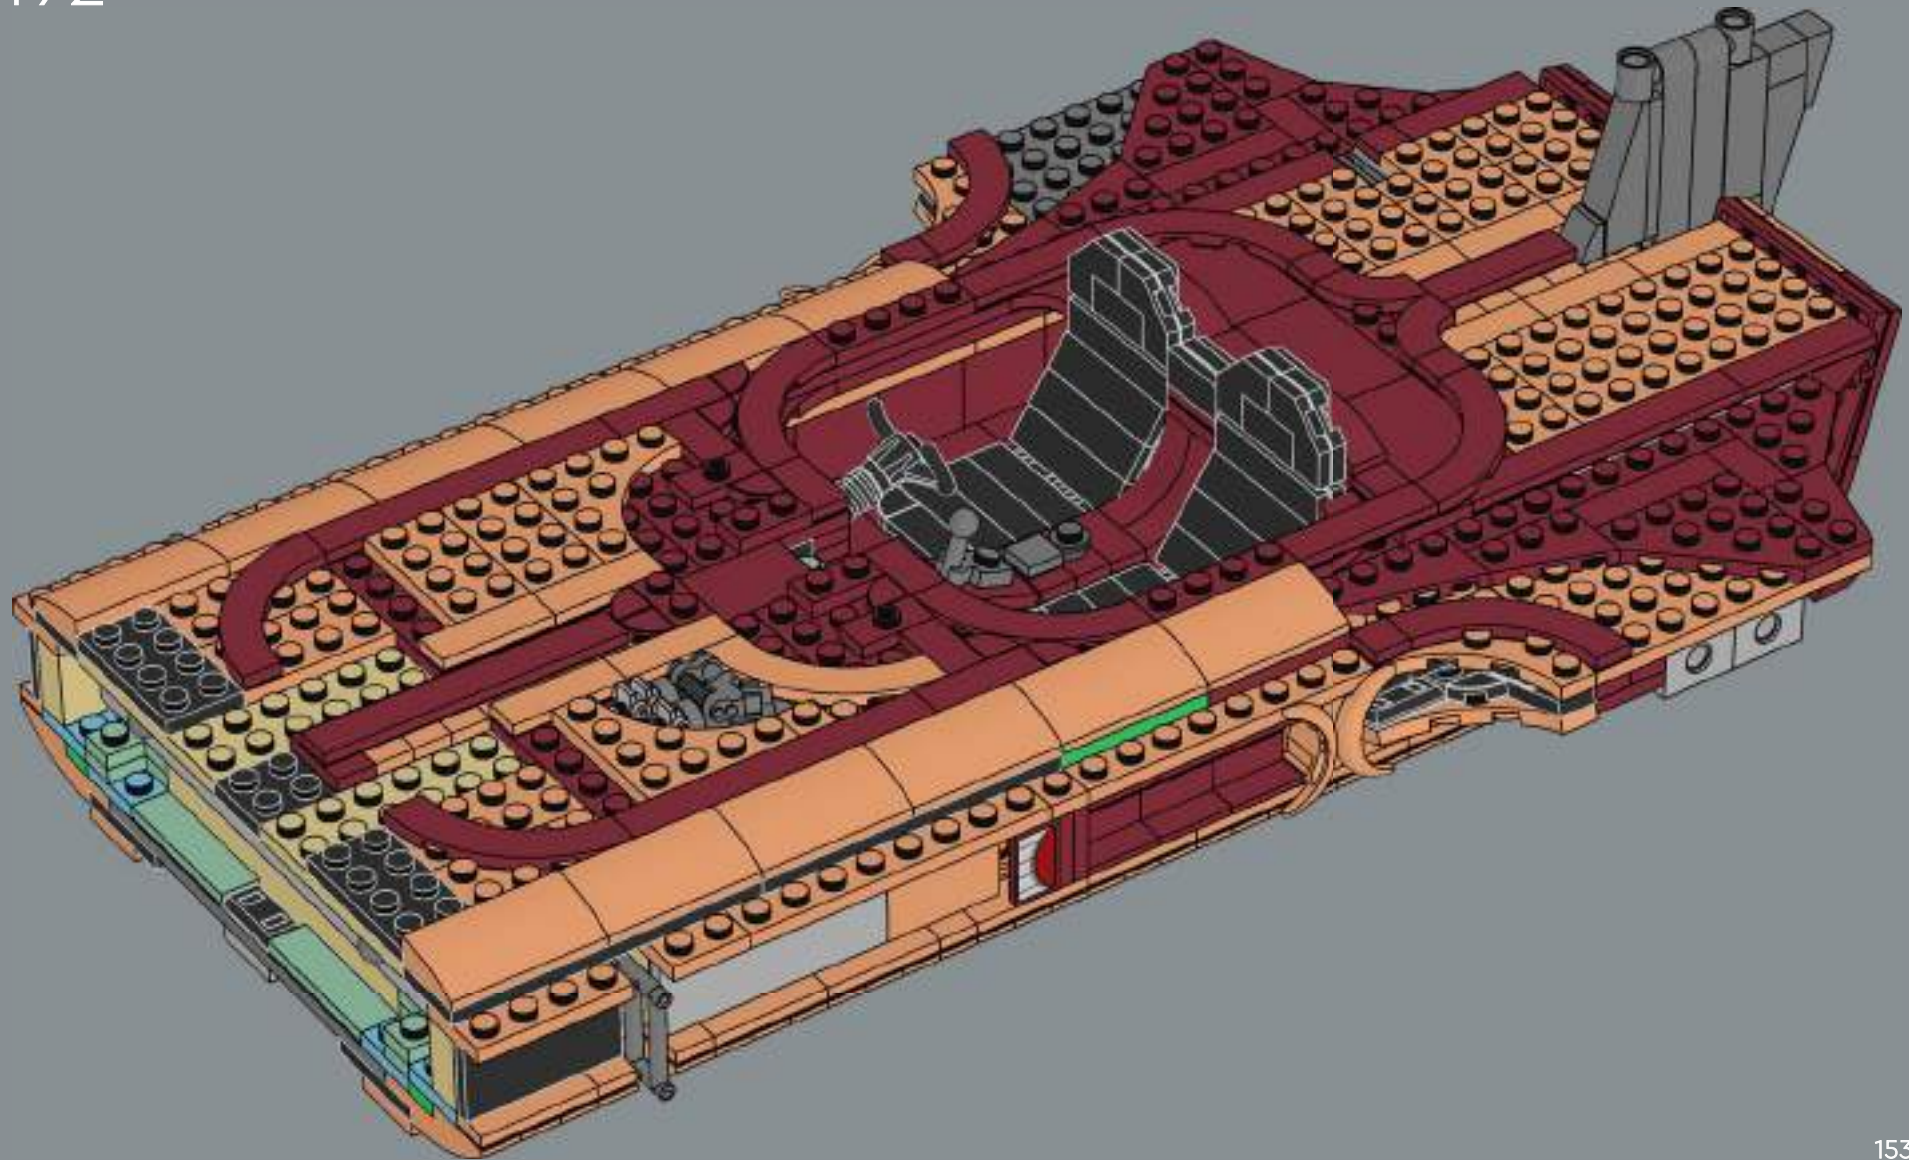

As a *Star Wars*™ superfan, I was thrilled to bring the speeder to life, and this scale allowed us to add a bunch of super cool details, new elements and fun new building techniques. The big windscreen, vital for protecting the speeder's driver and passenger from the intense Tatooine winds, is a new element designed specifically for this model. The first iteration of the speeder had a sand colour scheme, but the nougat colour gave it a much more realistically weather-beaten look. In the movie, the speeder has a powerful thruster that lets it travel at great speed, hovering up to 1 meter (just over 3 feet) above ground. I hope this model will look great "hovering" above your shelf or desk!

189

190

191

192

193

194

195

196