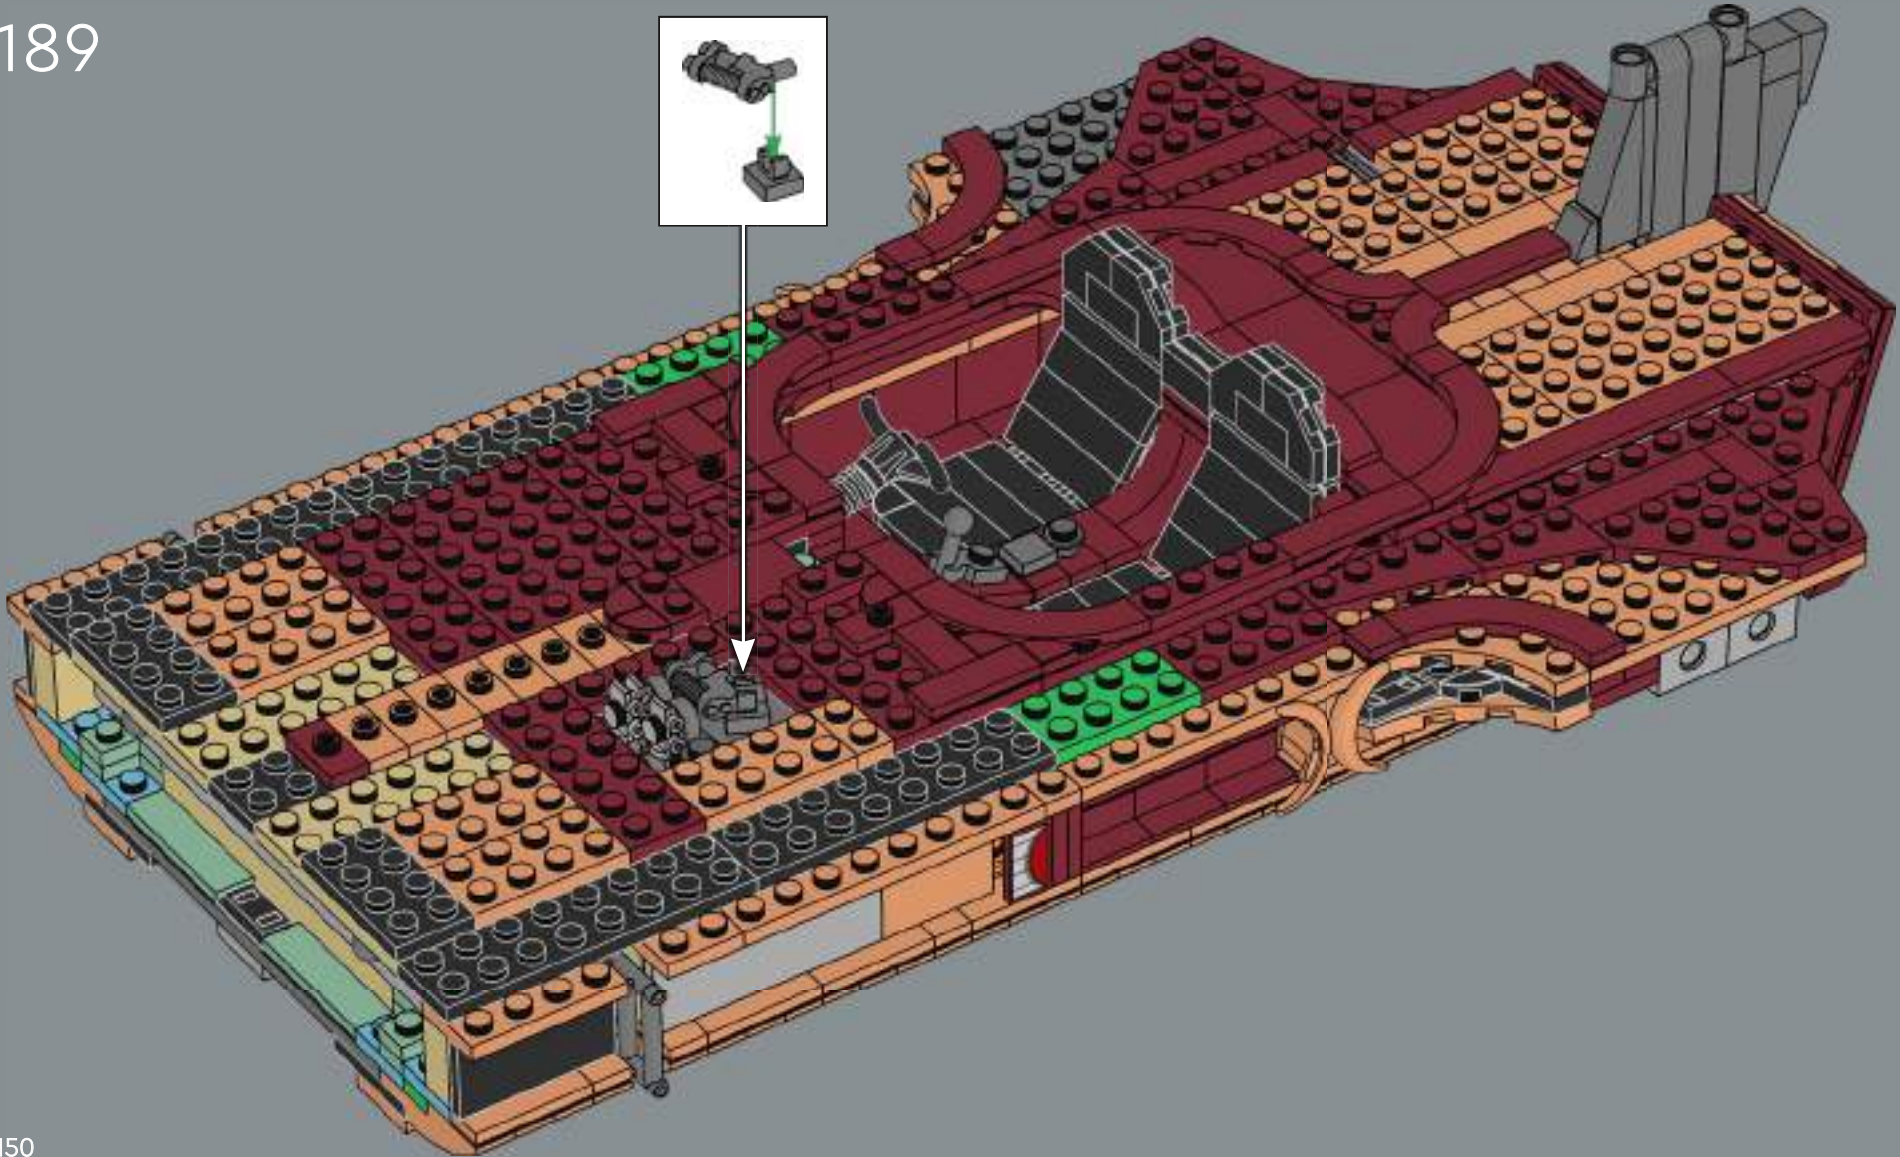

7x	1x	1x
1x	1x	2x

189