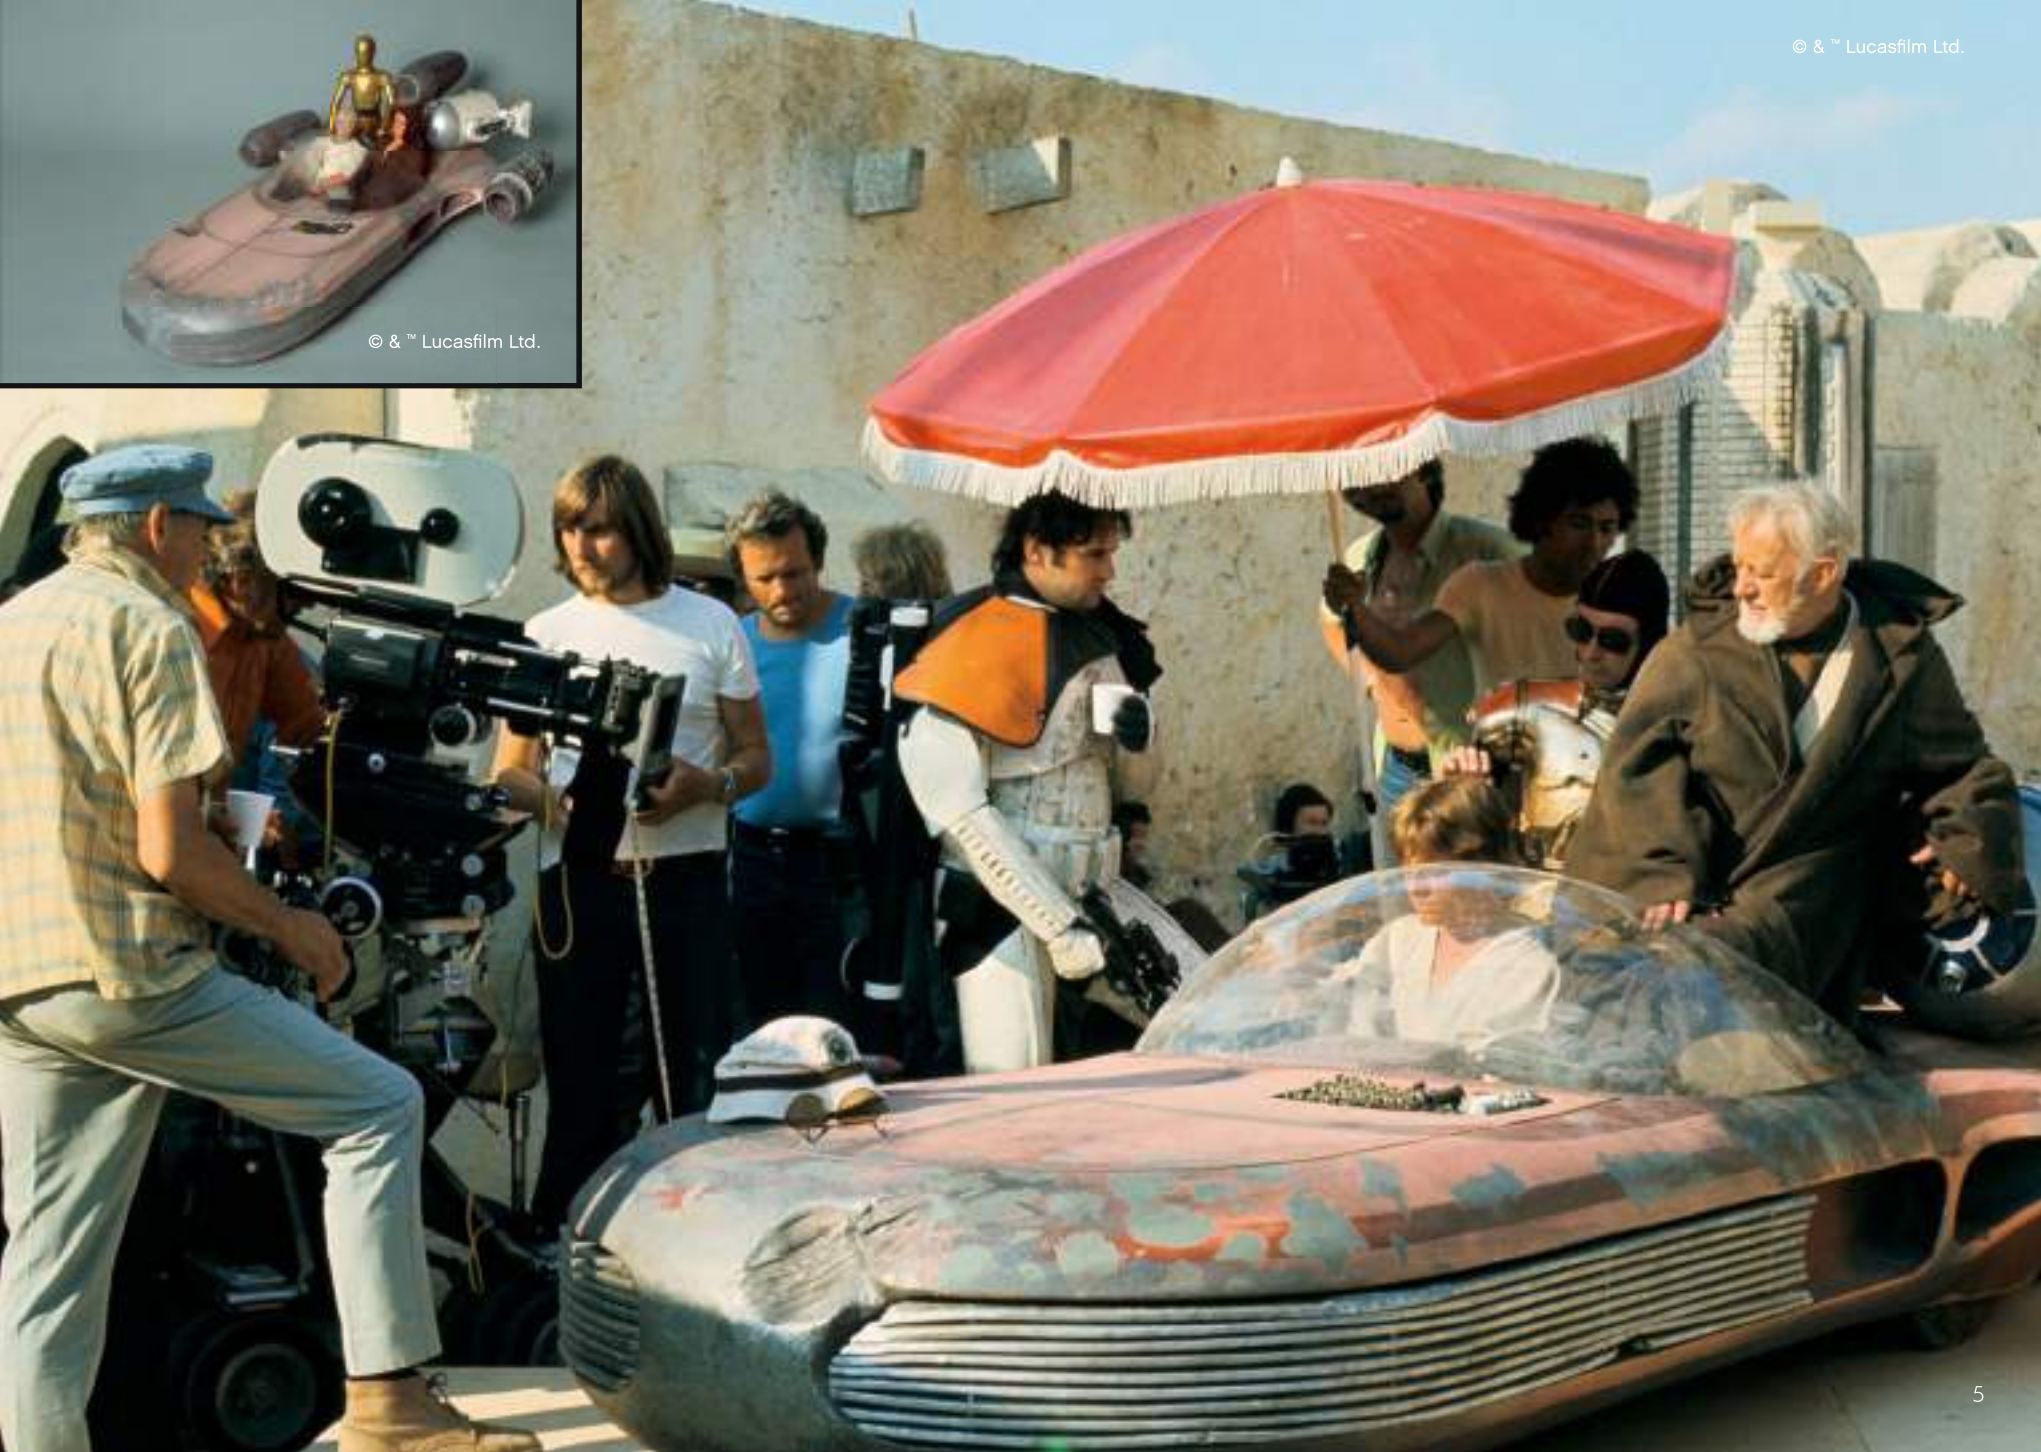

© & ™ Lucasfilm Ltd.