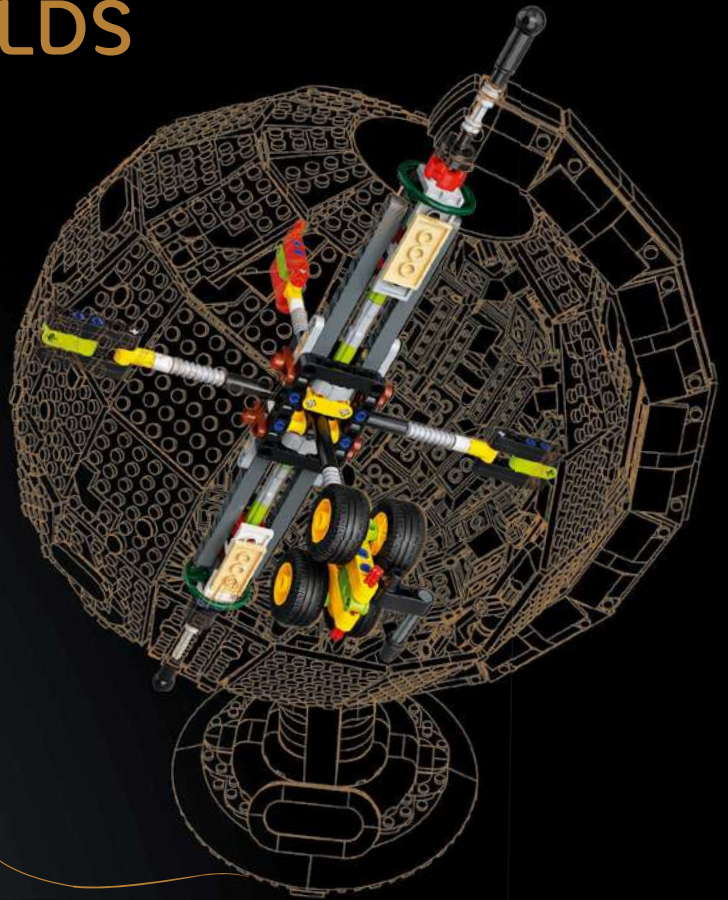

–Cristina Benescu, LEGO® Graphic Designer

"I was really impressed by Guillaume's model. Everyone in the world can relate to it. It was a fun challenge to work on the structure and make the landmasses recognisable and, to a certain extent, accurate. I love to travel, and it became a great form of escapism during the 2020–21 pandemic. I would imagine sailing around the world on a sailboat while I worked on the model. I can't wait to see what creative modifications LEGO fans will make to it."

–Luka Kapeter, LEGO® Senior Designer

COMBINING TWO LEGO® WORLDS

Fan designer Guillaume Roussel and LEGO® Senior Designer Luka Kapeter combined the best of two LEGO worlds when they built the Globe and stand. They used advanced building techniques and integrated LEGO System bricks (with studs and tubes) and LEGO Technic elements (with beams, pins, axles and connectors) to keep the model lightweight yet sturdy. The result is a seamlessly integrated art piece and a truly immersive building experience.