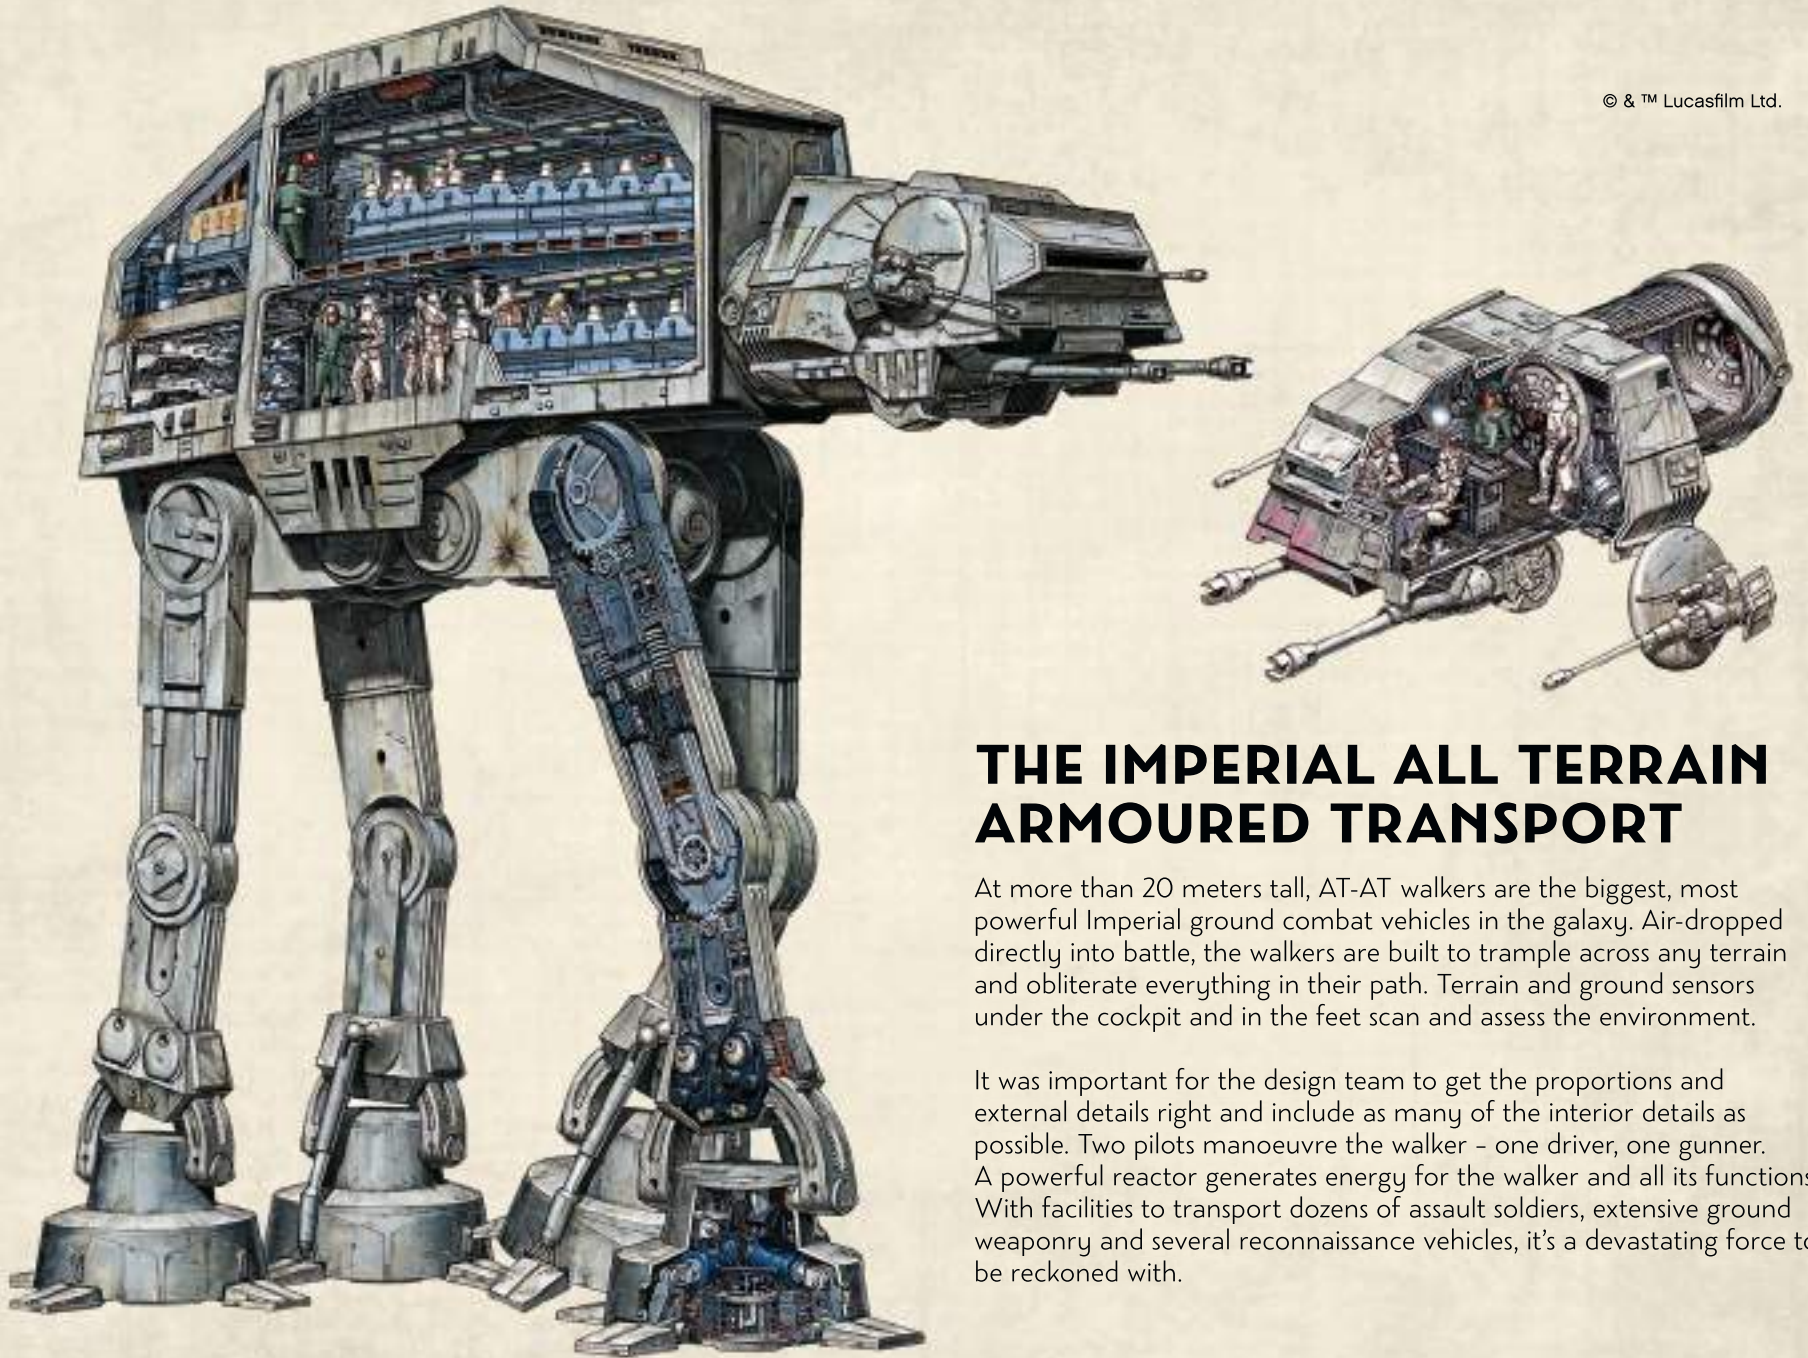

It may be a dark time for the Rebellion, but it's a great moment in LEGO® *Star Wars* history as we present one of the most - if not the most - requested Ultimate Collector Series model in recent years: The Imperial AT-AT walker from *Star Wars: The Empire Strikes Back*.

We pursued new building techniques from across the galaxy to give you an authentic-looking, minifigure-scale model that would do its menacing movie counterpart justice and look amazing on display in your home or office. We hope you will feel the thrill of having the Imperial Starfleet hot on your heels as you discover the magnitude of the powers of the dark side. And with over 6,700 pieces, you may even have enough time to watch the entire saga while you build.

Jens Kronvold Frederiksen
Design Director & Creative Lead,
LEGO® *Star Wars*™

THE IMPERIAL ALL TERRAIN ARMoured TRANSPORT

At more than 20 meters tall, AT-AT walkers are the biggest, most powerful Imperial ground combat vehicles in the galaxy. Air-dropped directly into battle, the walkers are built to trample across any terrain and obliterate everything in their path. Terrain and ground sensors under the cockpit and in the feet scan and assess the environment.

It was important for the design team to get the proportions and external details right and include as many of the interior details as possible. Two pilots manoeuvre the walker – one driver, one gunner. A powerful reactor generates energy for the walker and all its functions. With facilities to transport dozens of assault soldiers, extensive ground weaponry and several reconnaissance vehicles, it's a devastating force to be reckoned with.