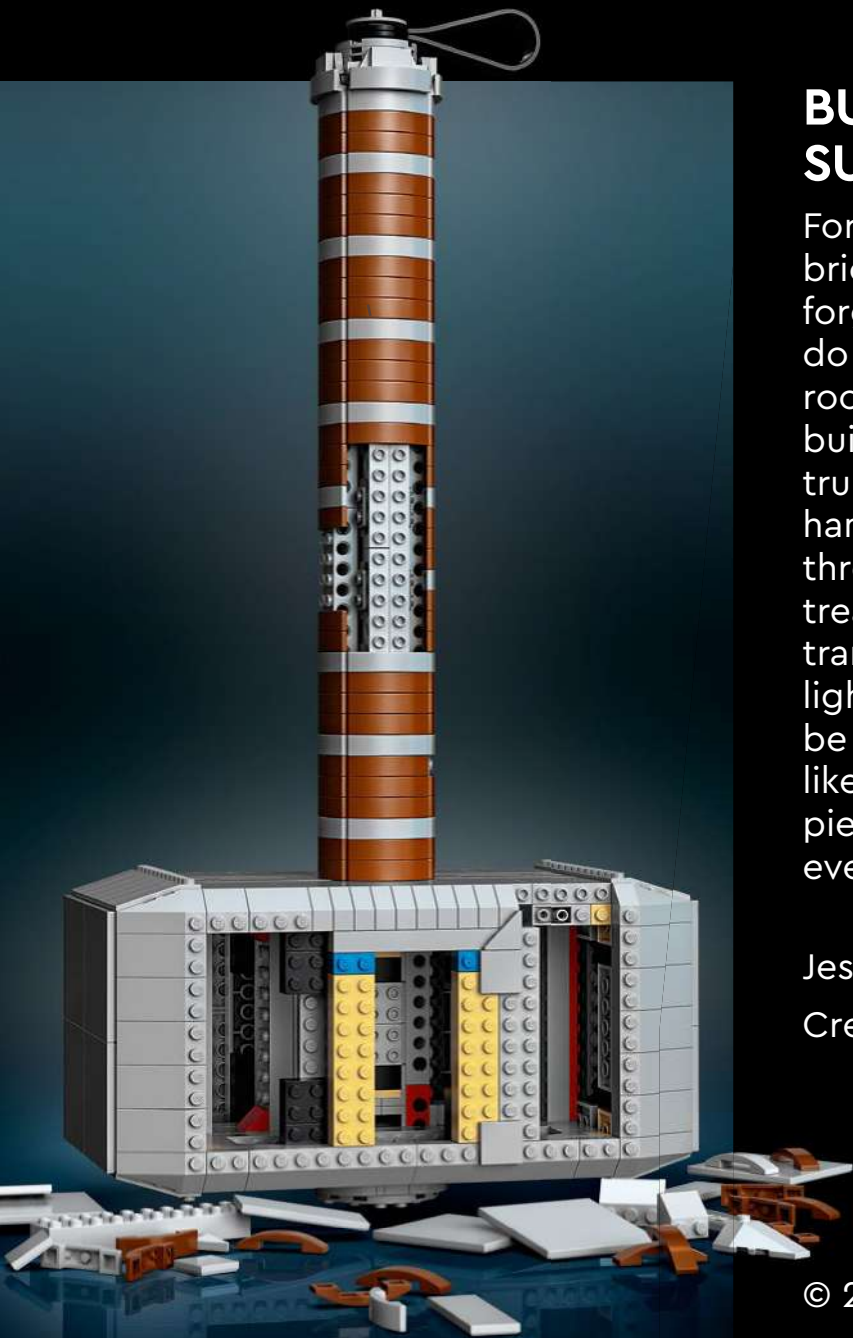

BUILDING IS A SUPERPOWER!

Forging with LEGO® bricks is a type of forging that you can do in your living room! If you can build it, then you are truly worthy. The hammer comes with three extra hidden treasures inside and a stand with translucent blue bricks to resemble lightning crackling underneath it. Please be warned that if you throw it, it's not likely to return to your hand (in one piece), but rebuilding might just be an even bigger superpower...