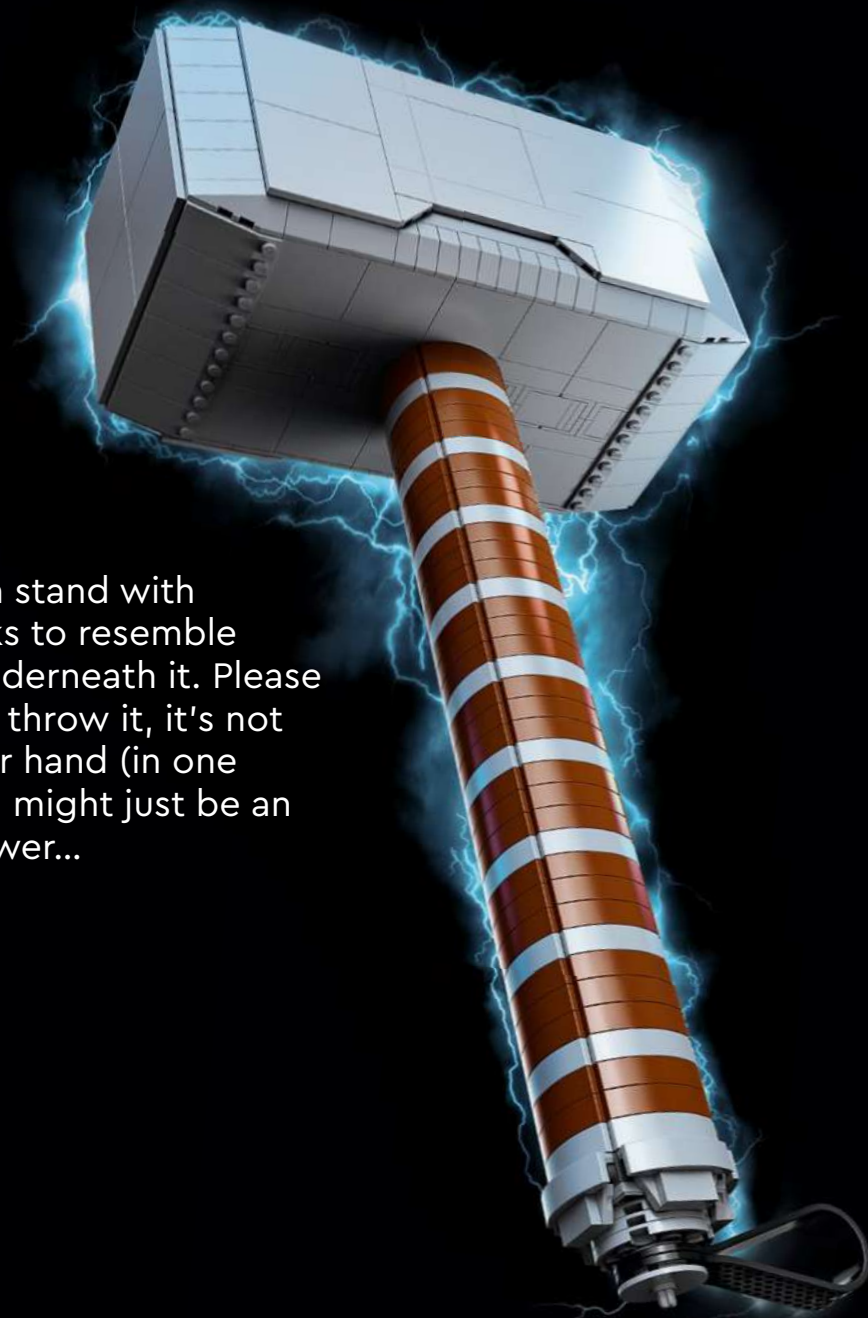

BUILDING IS A SUPERPOWER!

Forging with LEGO® bricks is a type of forging that you can do in your living room! If you can build it, then you are truly worthy. The hammer comes with three extra hidden treasures inside and a stand with translucent blue bricks to resemble lightning crackling underneath it. Please be warned that if you throw it, it's not likely to return to your hand (in one piece), but rebuilding might just be an even bigger superpower...

Jesper C. Nielsen
Creative Lead

© 2022 MARVEL