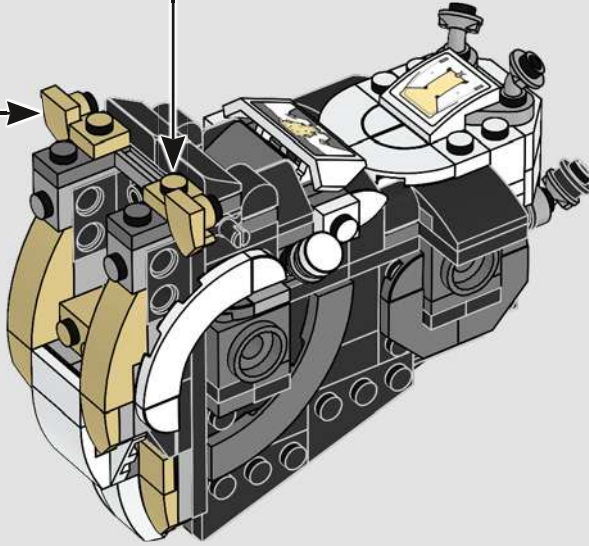

Neck: The basic armour plate pattern is almost identical to our first LEGO® sketch model. The neck structure, however, was significantly altered to mimic the mechanical details.

Body and legs: Sideways building captures the right angles and curves.

80

81

83

82

84

85

86

87