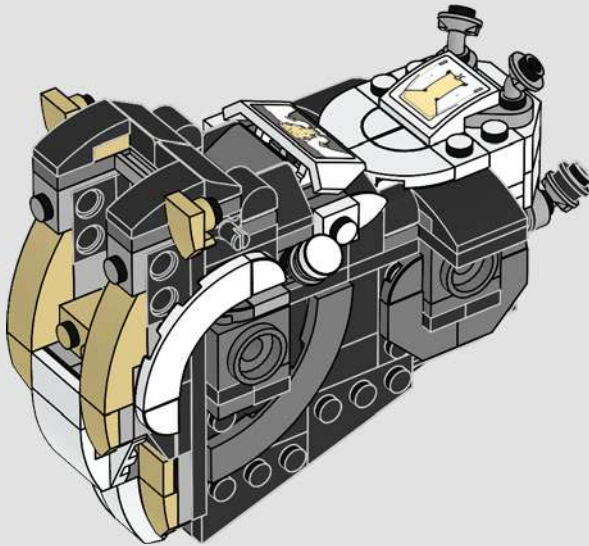

Neck: The basic armour plate pattern is almost identical to our first LEGO® sketch model. The neck structure, however, was significantly altered to mimic the mechanical details.

Body and legs: Sideways building captures the right angles and curves.

80

81

83

82

84

85

86

87