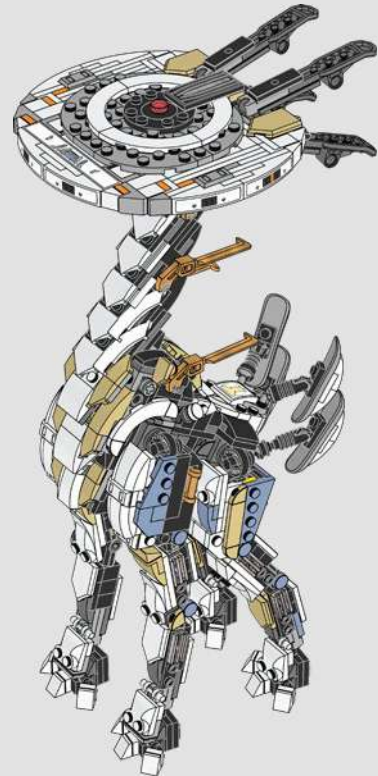

This display model showcases the beautiful and dangerous world of Horizon with the majestic Tallneck, a vigilant Watcher and Aloy.

Disk: New building techniques formed the clean circle shape and a solid structure. It is the most complex assembly of the set (and the most fun!).

Neck: The basic armour plate pattern is almost identical to our first LEGO® sketch model. The neck structure, however, was significantly altered to mimic the mechanical details.

Body and legs: Sideways building captures the right angles and curves.

Feet: Carefully designed to get the right shape, the feet also connect well with the base.

Display base: Includes tall grass where Aloy can hide to avoid the Watcher.

ALOY

Armed with a powerful, hi-tech spear and an ancient device that can decipher digital data, Aloy is the greatest machine hunter of her age. A hero known to all tribes, she has defended them against deadly machines, infamous cults, vengeful insurgents and dangers from the ancient past.

The minifigure details one of her signature outfits, with her Focus incorporated in the hair element.

1

2

3

4

5

6

7