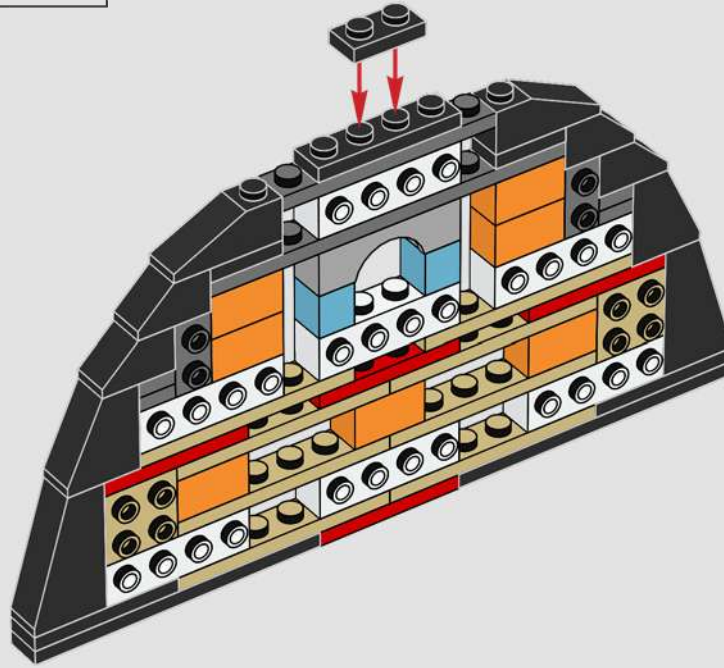

Neck: The basic armour plate pattern is almost identical to our first LEGO® sketch model. The neck structure, however, was significantly altered to mimic the mechanical details.

Body and legs: Sideways building captures the right angles and curves.

16

17

18

19

20

21

2x

1x