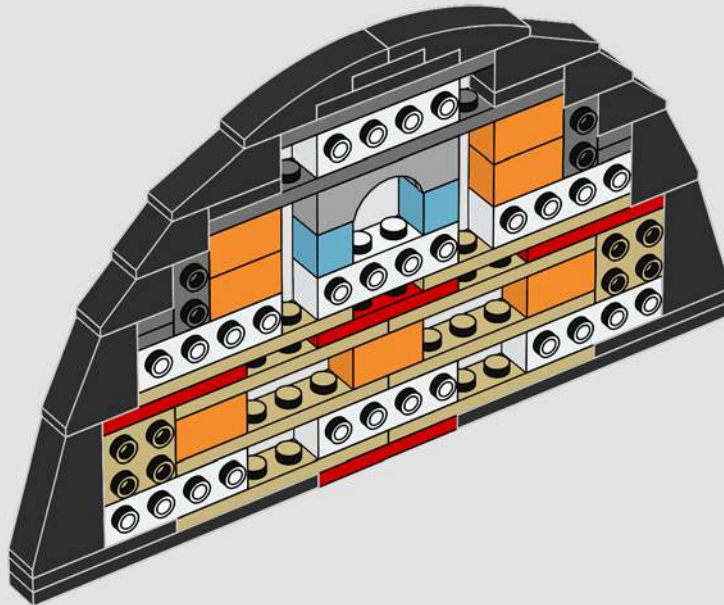

Neck: The basic armour plate pattern is almost identical to our first LEGO® sketch model. The neck structure, however, was significantly altered to mimic the mechanical details.

Body and legs: Sideways building captures the right angles and curves.

16

17

18

19

20

21

2x

1x