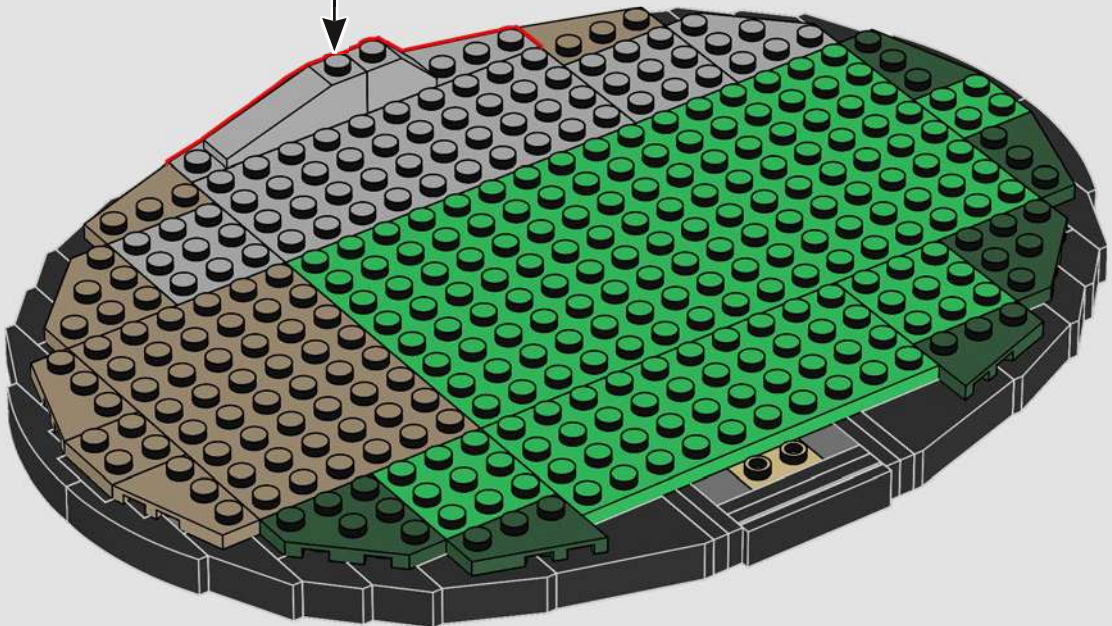

Neck: The basic armour plate pattern is almost identical to our first LEGO® sketch model. The neck structure, however, was significantly altered to mimic the mechanical details.

Body and legs: Sideways building captures the right angles and curves.

49

50

51

52

53

54

55

56