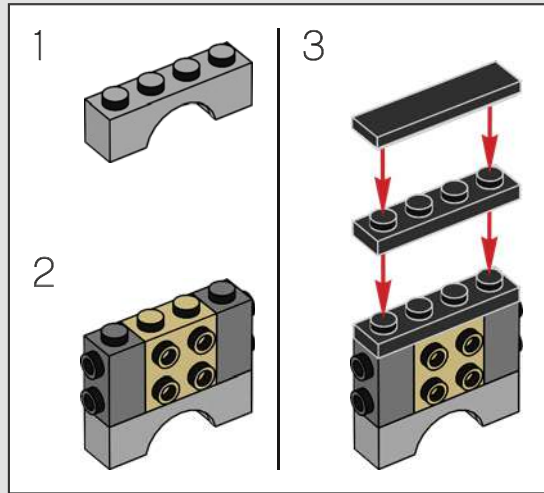

2x

1x

22

1x

1x

2x

23

4x

24

1x

1x

1x

2x

2x

25

1

3

2

2x