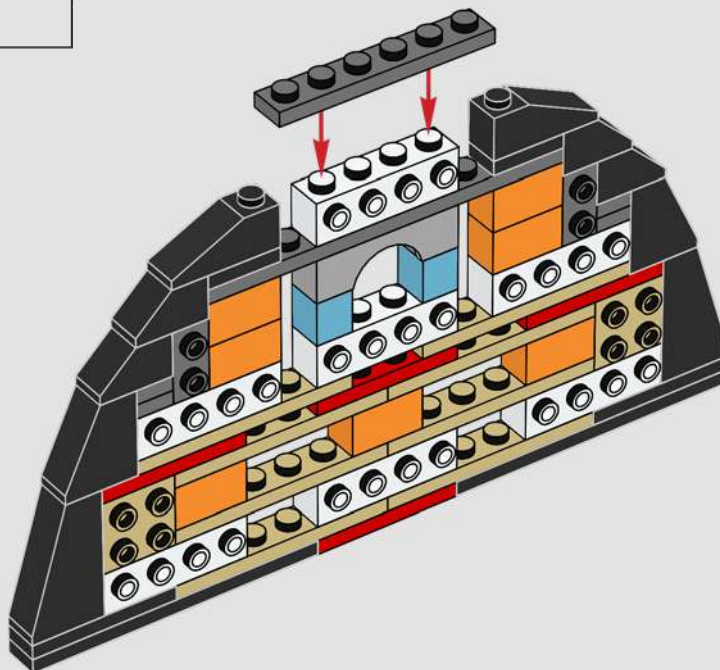

Neck: The basic armour plate pattern is almost identical to our first LEGO® sketch model. The neck structure, however, was significantly altered to mimic the mechanical details.

Body and legs: Sideways building captures the right angles and curves.

16

17

18

19

20

21

2x

1x