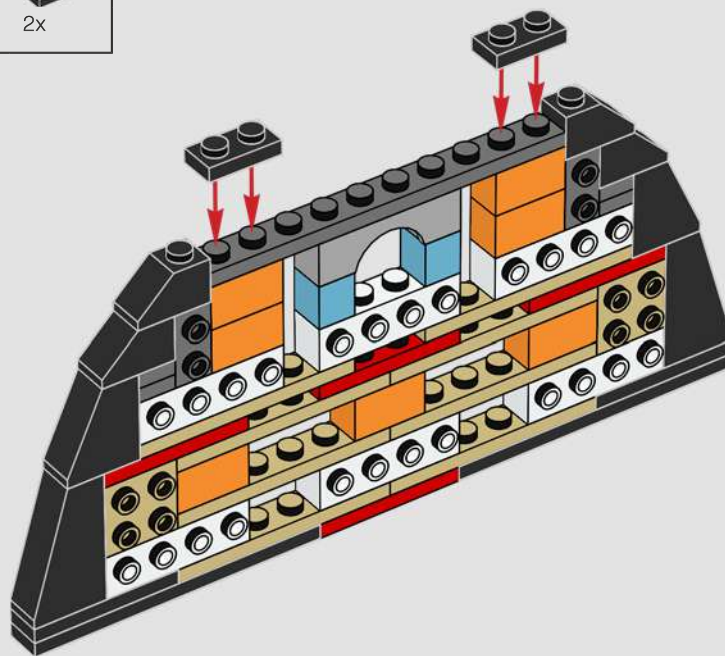

Neck: The basic armour plate pattern is almost identical to our first LEGO® sketch model. The neck structure, however, was significantly altered to mimic the mechanical details.

Body and legs: Sideways building captures the right angles and curves.

16

17

18

19

20

21

2x

1x