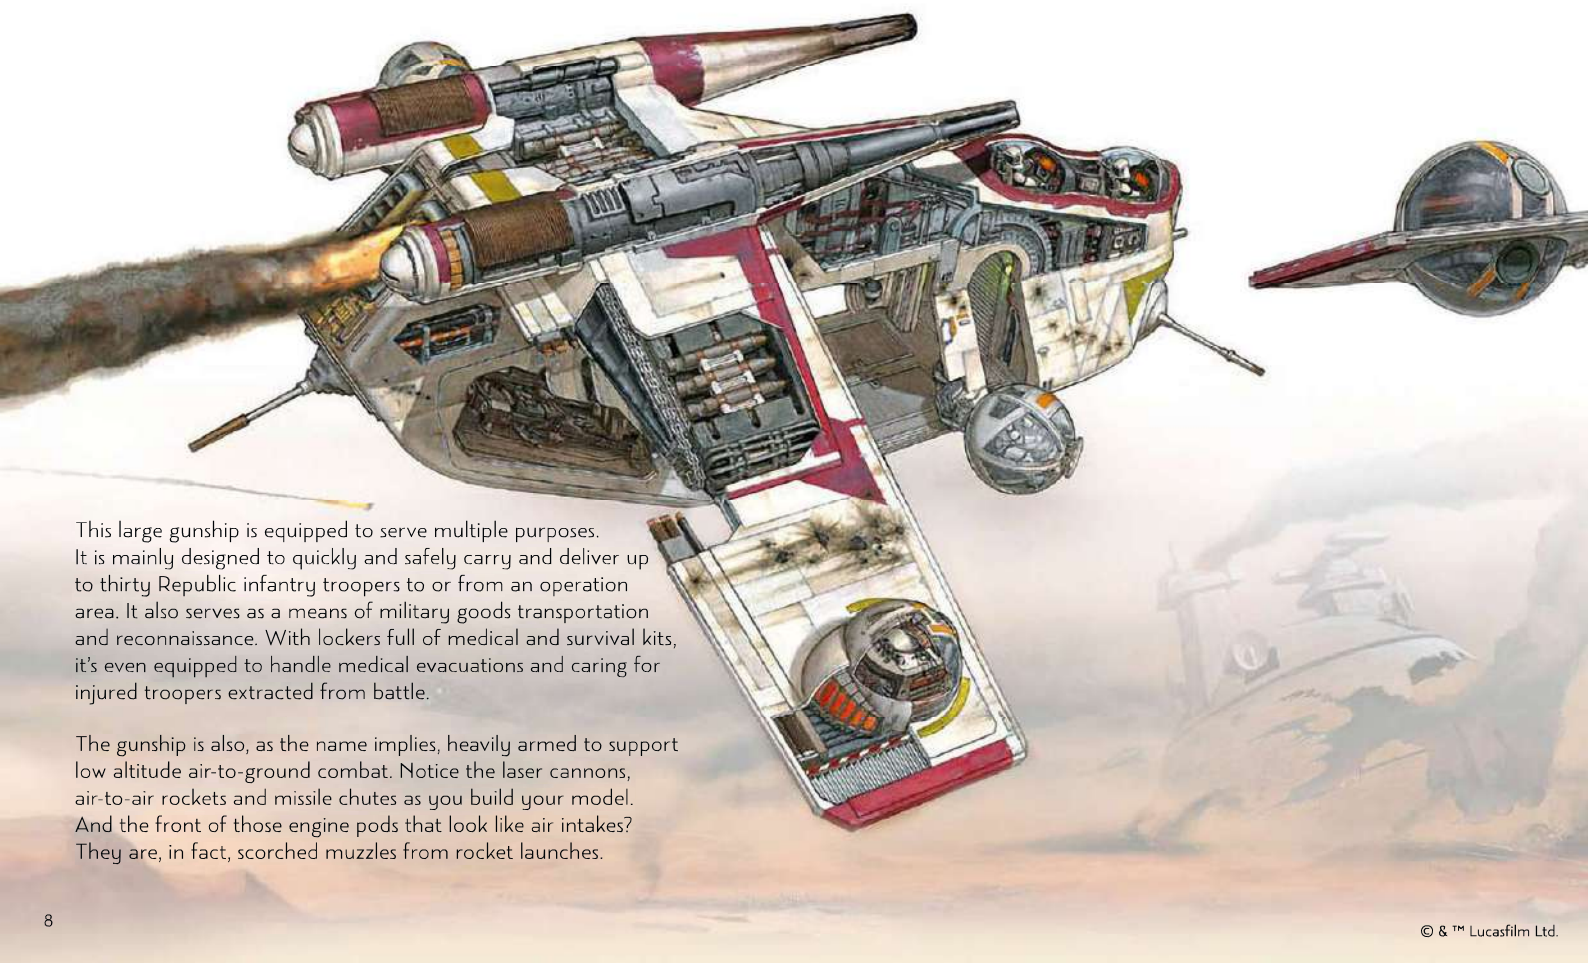

The Republic Gunship received more than 30,000 of the 53,000 votes, smashing all LEGO Ideas records! This is an exciting chance to give fans something they really wish for, and for the adult Star Wars fans who were introduced to the saga through the Prequels, this model will definitely bring back happy childhood memories. It has the potential to become a collectible evergreen.

## **“THE SHROUD OF THE DARK SIDE HAS FALLEN. BEGUN THE CLONE WAR HAS.”**

In *Star Wars: Attack of the Clones*, the Republic Attack Gunship, or Low Altitude Assault Transport (LAAT) plays a crucial part in the Battle of Geonosis. Obi-Wan Kenobi, Anakin Skywalker and Senator Padmé Amidala are on the verge of execution in the Petranaki arena when Jedi Master Mace Windu and a large group of Jedi arrive to help them. But surrounded by Count Dooku's Separatist Droid Army, the Jedi are fighting a losing battle.

As the droid army closes in on the surviving Jedi, six Republic Attack Gunships arrive with the first infantry of clone troopers led by Master Yoda. In a swift move, they create a protective perimeter around the Jedi, strike down the droid army, and our heroes are airlifted out of the arena. Count Dooku escapes with Obi-Wan and Anakin in hot pursuit, resulting in an inevitable, fateful lightsaber stand-off. But Dooku has already successfully transmitted the Death Star blueprints to his master. A thousand years of peace in the galaxy have come to an end. The Clone Wars have begun.

## ABOUT THE REPUBLIC ATTACK GUNSHIP

This large gunship is equipped to serve multiple purposes. It is mainly designed to quickly and safely carry and deliver up to thirty Republic infantry troopers to or from an operation area. It also serves as a means of military goods transportation and reconnaissance. With lockers full of medical and survival kits, it's even equipped to handle medical evacuations and caring for injured troopers extracted from battle.