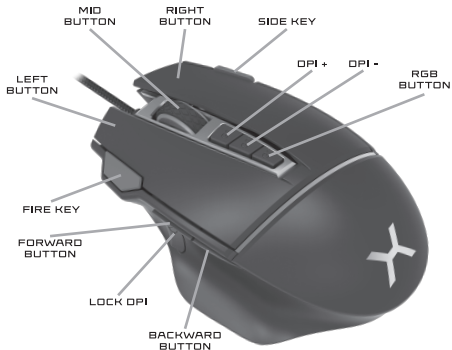

USER'S GUIDE

EN

TECHNICAL SPECIFICATION:

SIZE: 124x79x41 MM

SENSOR: SPC6662

NUMBER OF BUTTONS: 11

SENSITIVITY: 800/1600/2400/4800/6400/12000 DPI

POLLING RATE: 1000 HZ