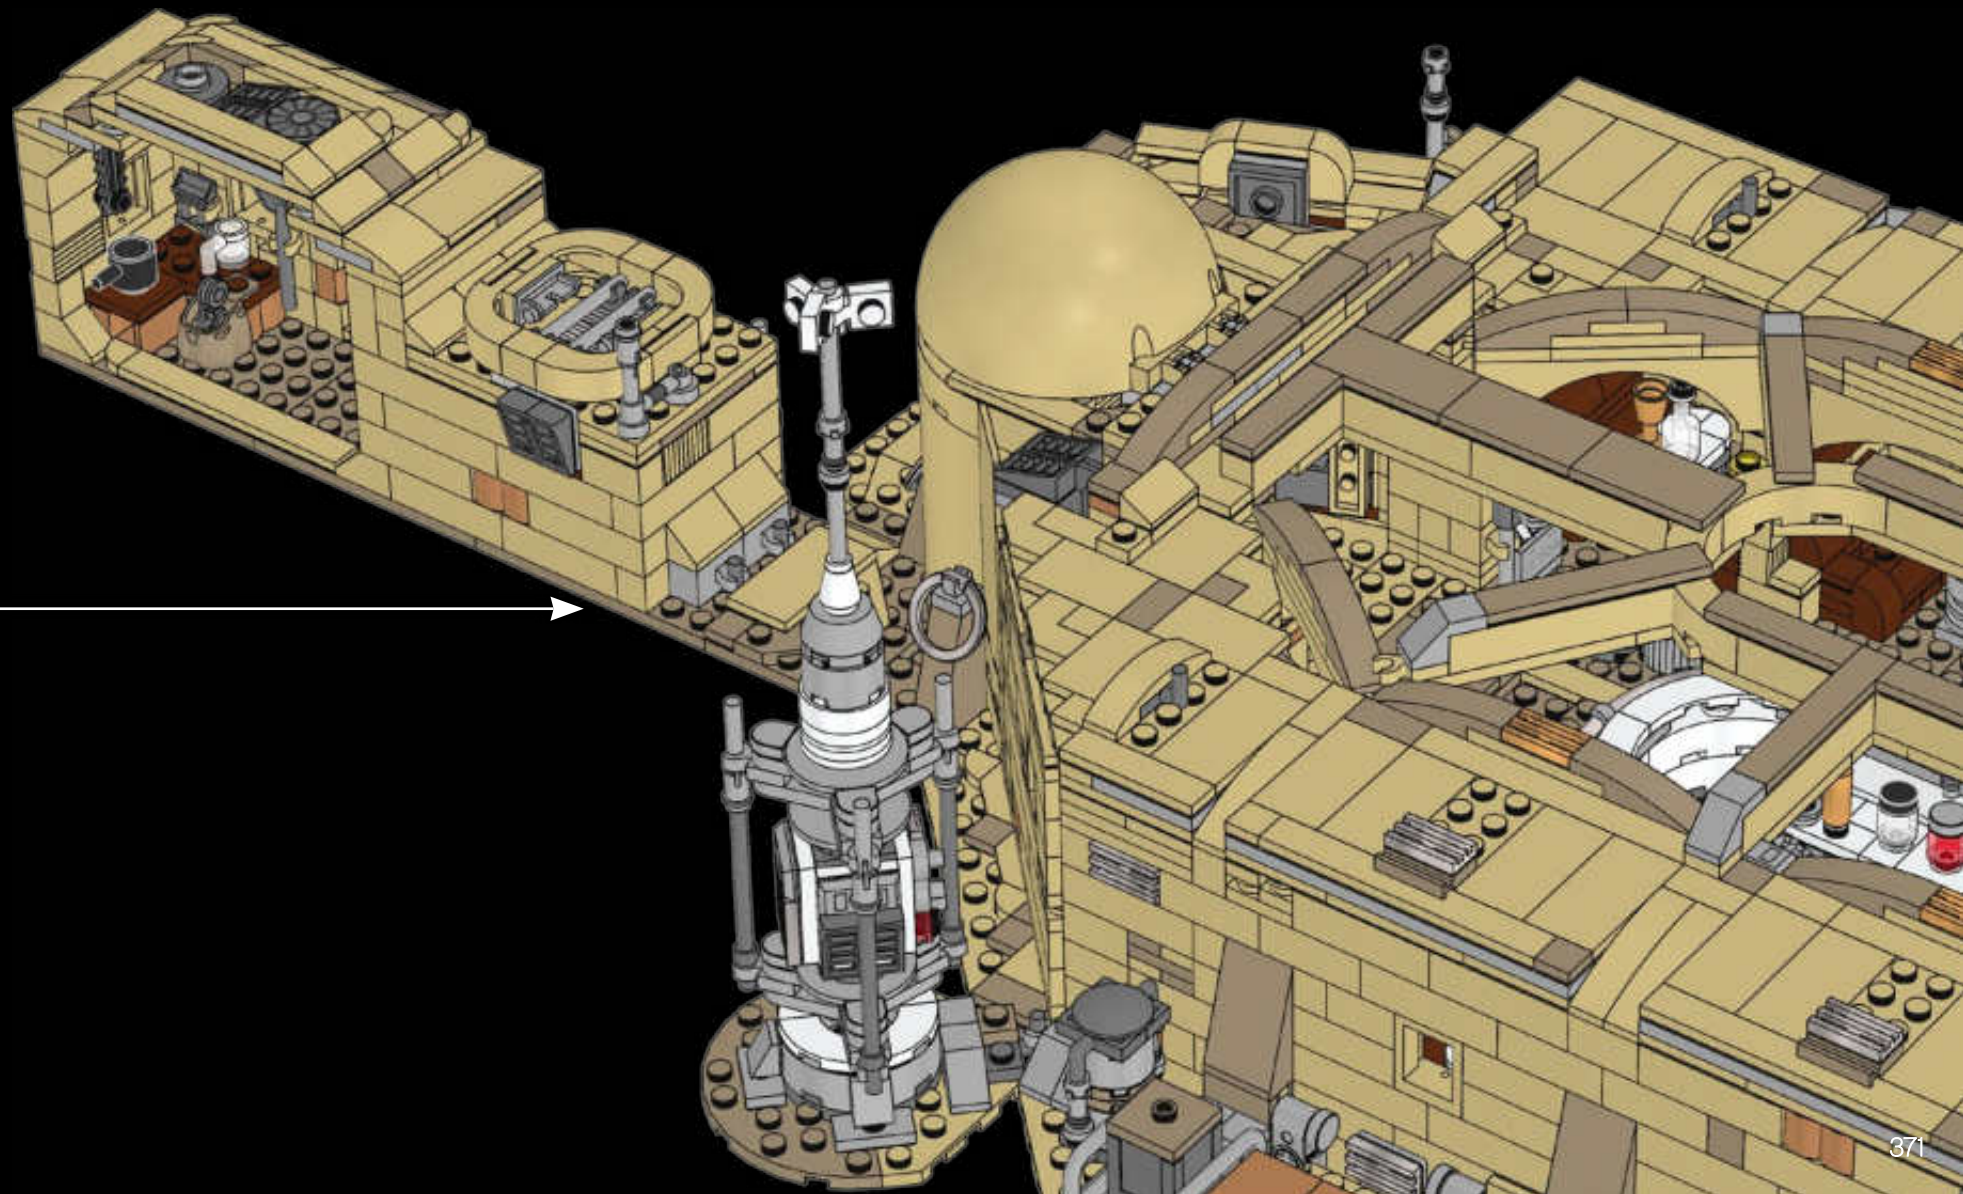

489

490

491

492

493

Garindan is a member of the long-snouted Kubaz species from the planet Kubindi. He made a living as an Imperial informant during the Galactic Civil War. In *Star Wars: A New Hope*, he tracks R2-D2 and C-3PO to Docking Bay 94 where they make their narrow escape on the Millennium Falcon.