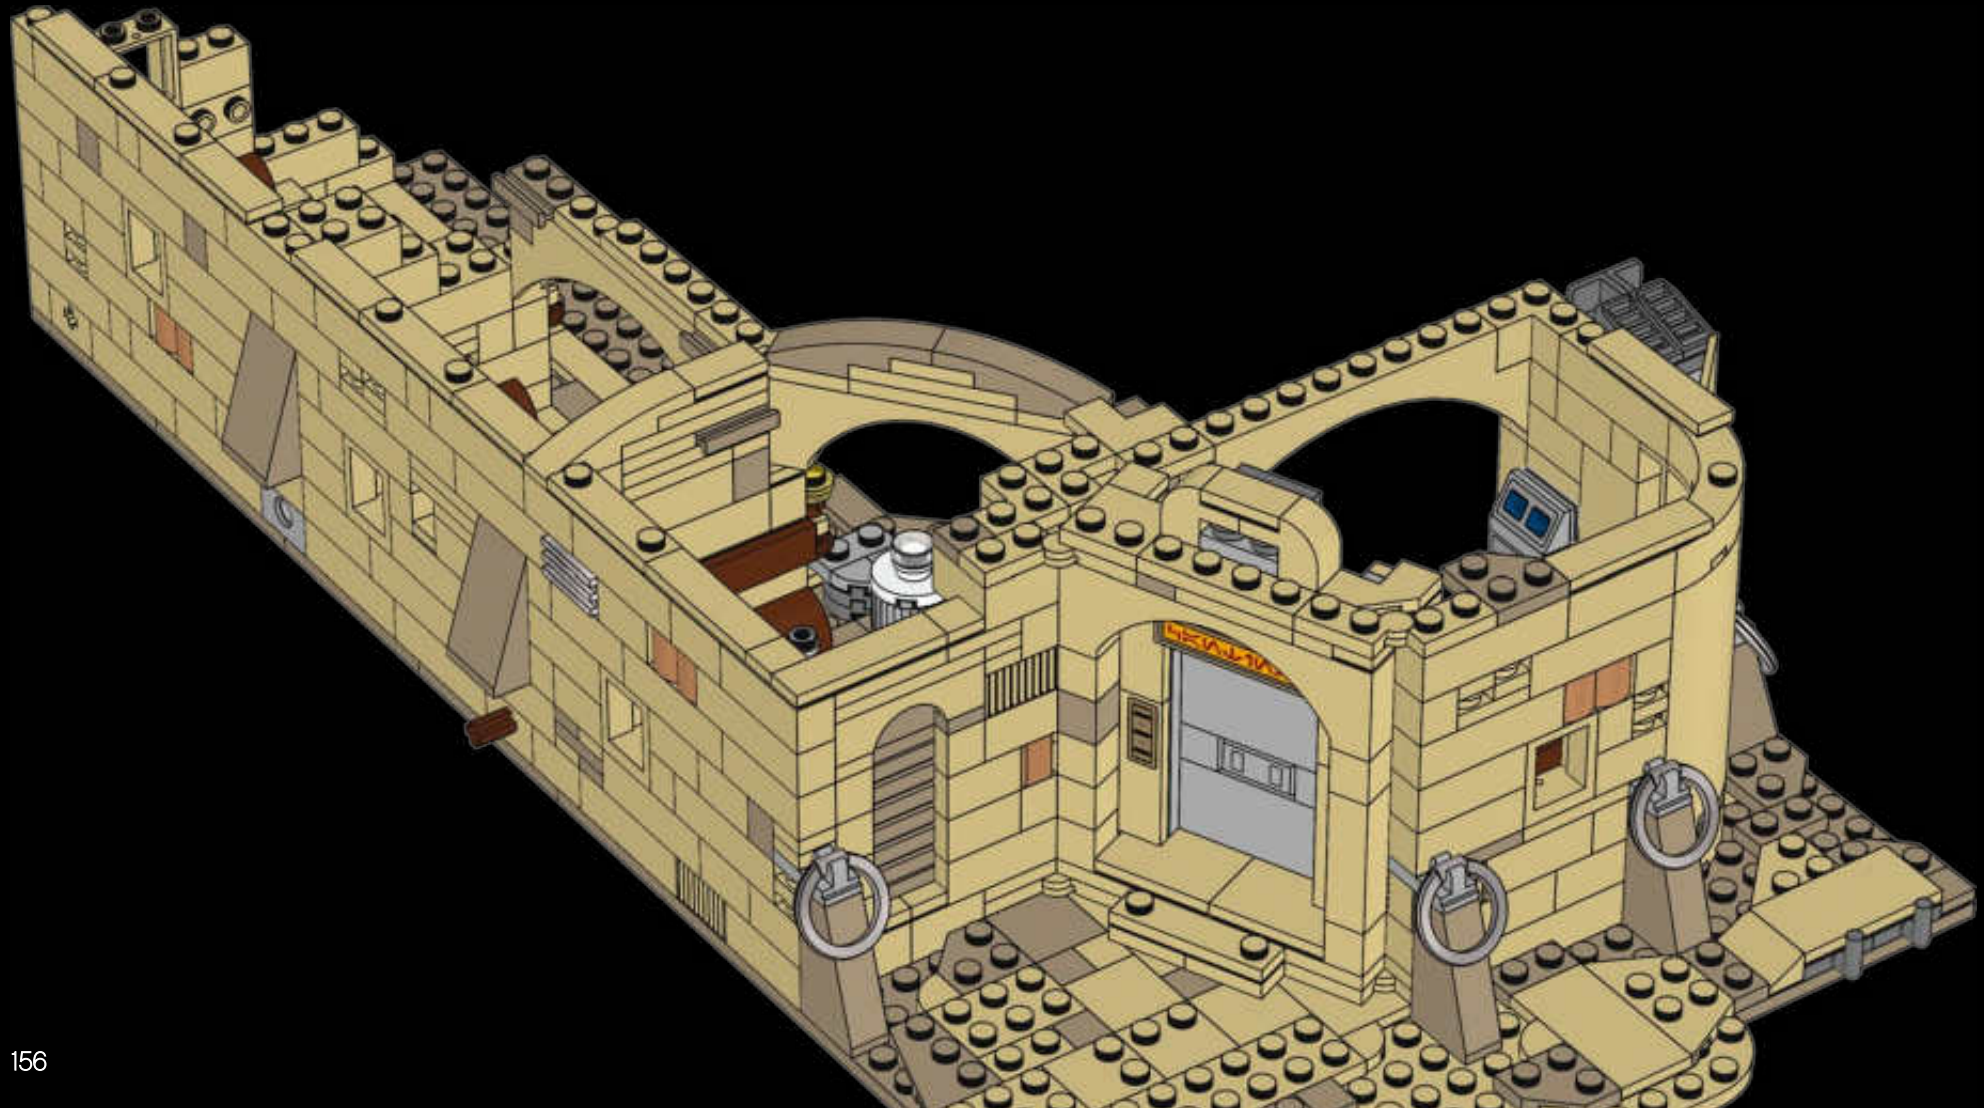

157

158

159

Ponda Baba, an associate and friend to Dr. Evazan, is an Aqualish thug who once smuggled spices for Jabba the Hutt. Bored and looking for excitement, Ponda picked a fight with the wrong farm boy and ended up minus one arm.