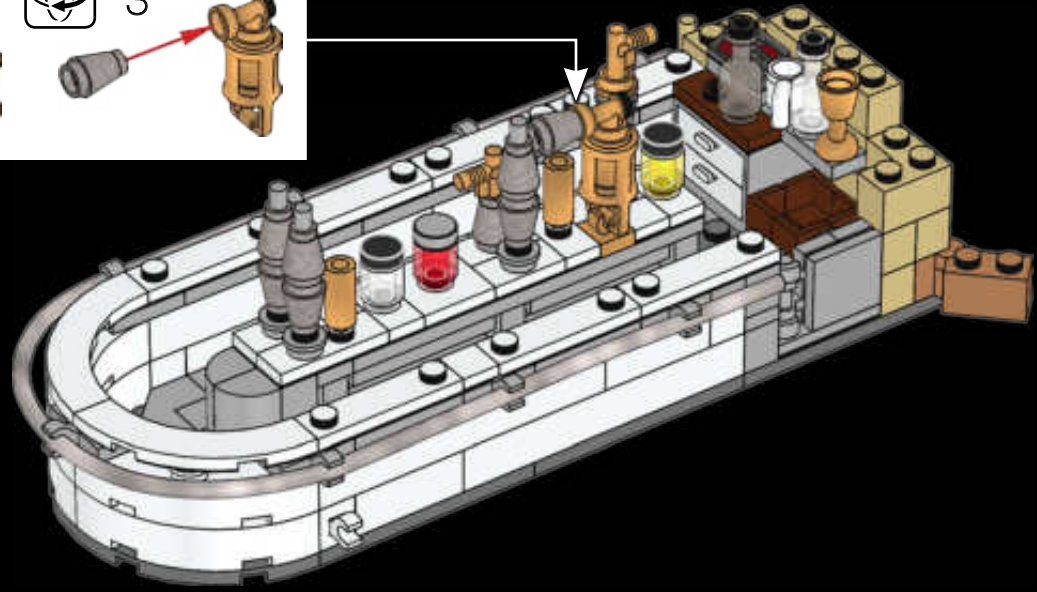

25

26

27

28

29

30

Some of the Cantina's Bar shiny metallic parts were reused from droid parts - the IG-88 heads.

“Mos Eisley Spaceport. You will never find a more wretched hive of scum and villainy.”