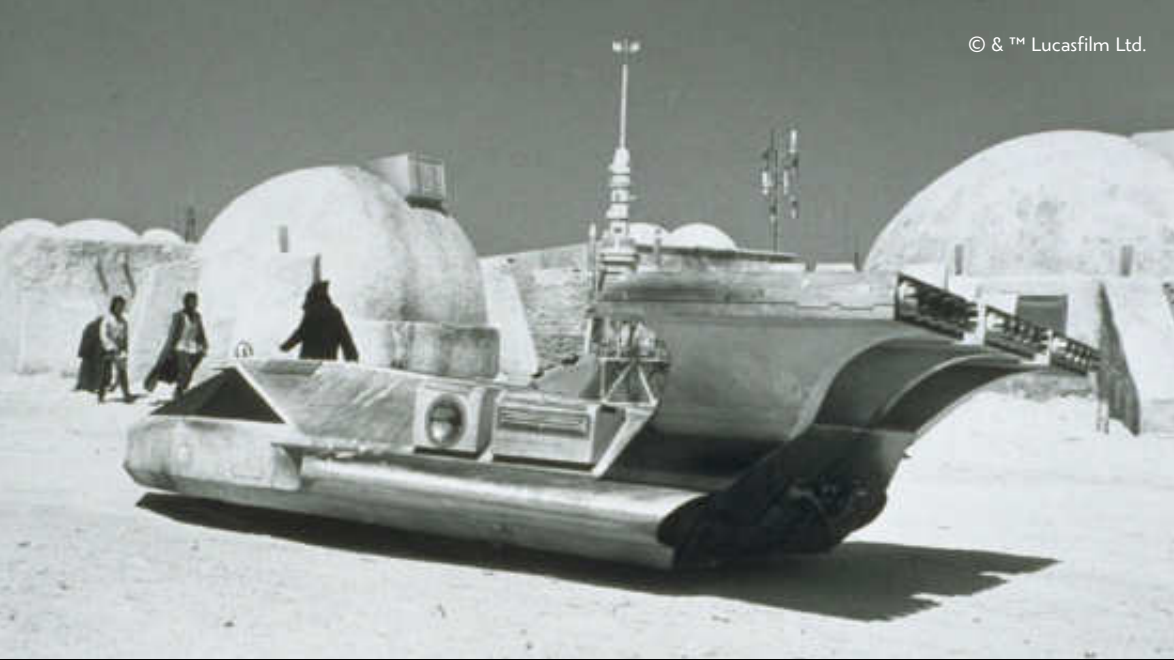

So, when I became a LEGO® *Star Wars*™ designer in 2016, this was the first set I built. It sat on my shelf for a few years until we were ready to release it. We added external buildings like the Jawa shop, refined the details, and chose 21 minifigure characters, including all-new alien figures. The movie scene features about 40 characters. I love that all *Star Wars* characters have cool backstories, no matter how briefly they appear. It wasn’t easy to decide which characters to include in the set, but we hope fans will love the entire model and its line-up of heroes and villains.

Luke declares himself ready for anything, but our young farm boy barely makes it through the door before facing trial by fire in a fight with Dr. Evazan and Ponda Baba. When Ponda loses his arm to Obi-Wan’s lightsaber, no one raises an eyebrow and the band plays on.

Enter Han Solo, captain of the Millennium Falcon/shady smuggler with a price on his head. A deal is struck that promises our heroes a quick exit from Tatooine, and Han and Chewbacca an urgently needed payday. When Greedo the bounty hunter threatens to get in the way, Han doesn’t hesitate to shoot first. We want to see this motley crew escape against the odds, but can you really trust a smooth-talking star pilot with an itchy trigger finger?

© & ™ Lucasfilm Ltd.

© & ™ Lucasfilm Ltd.

© & ™ Lucasfilm Ltd.

V-35 LANDSPEEDER

This V-35 Landspeeder has never been created as an official LEGO® *Star Wars*™ model before. The V-35 is an older-model ground transport often used on the galaxy's Outer Rim Territories like Tatooine. An inexpensive but versatile speeder, it is widely used by frontier dwellers and smugglers alike. The LEGO version has room for a driver and a passenger.