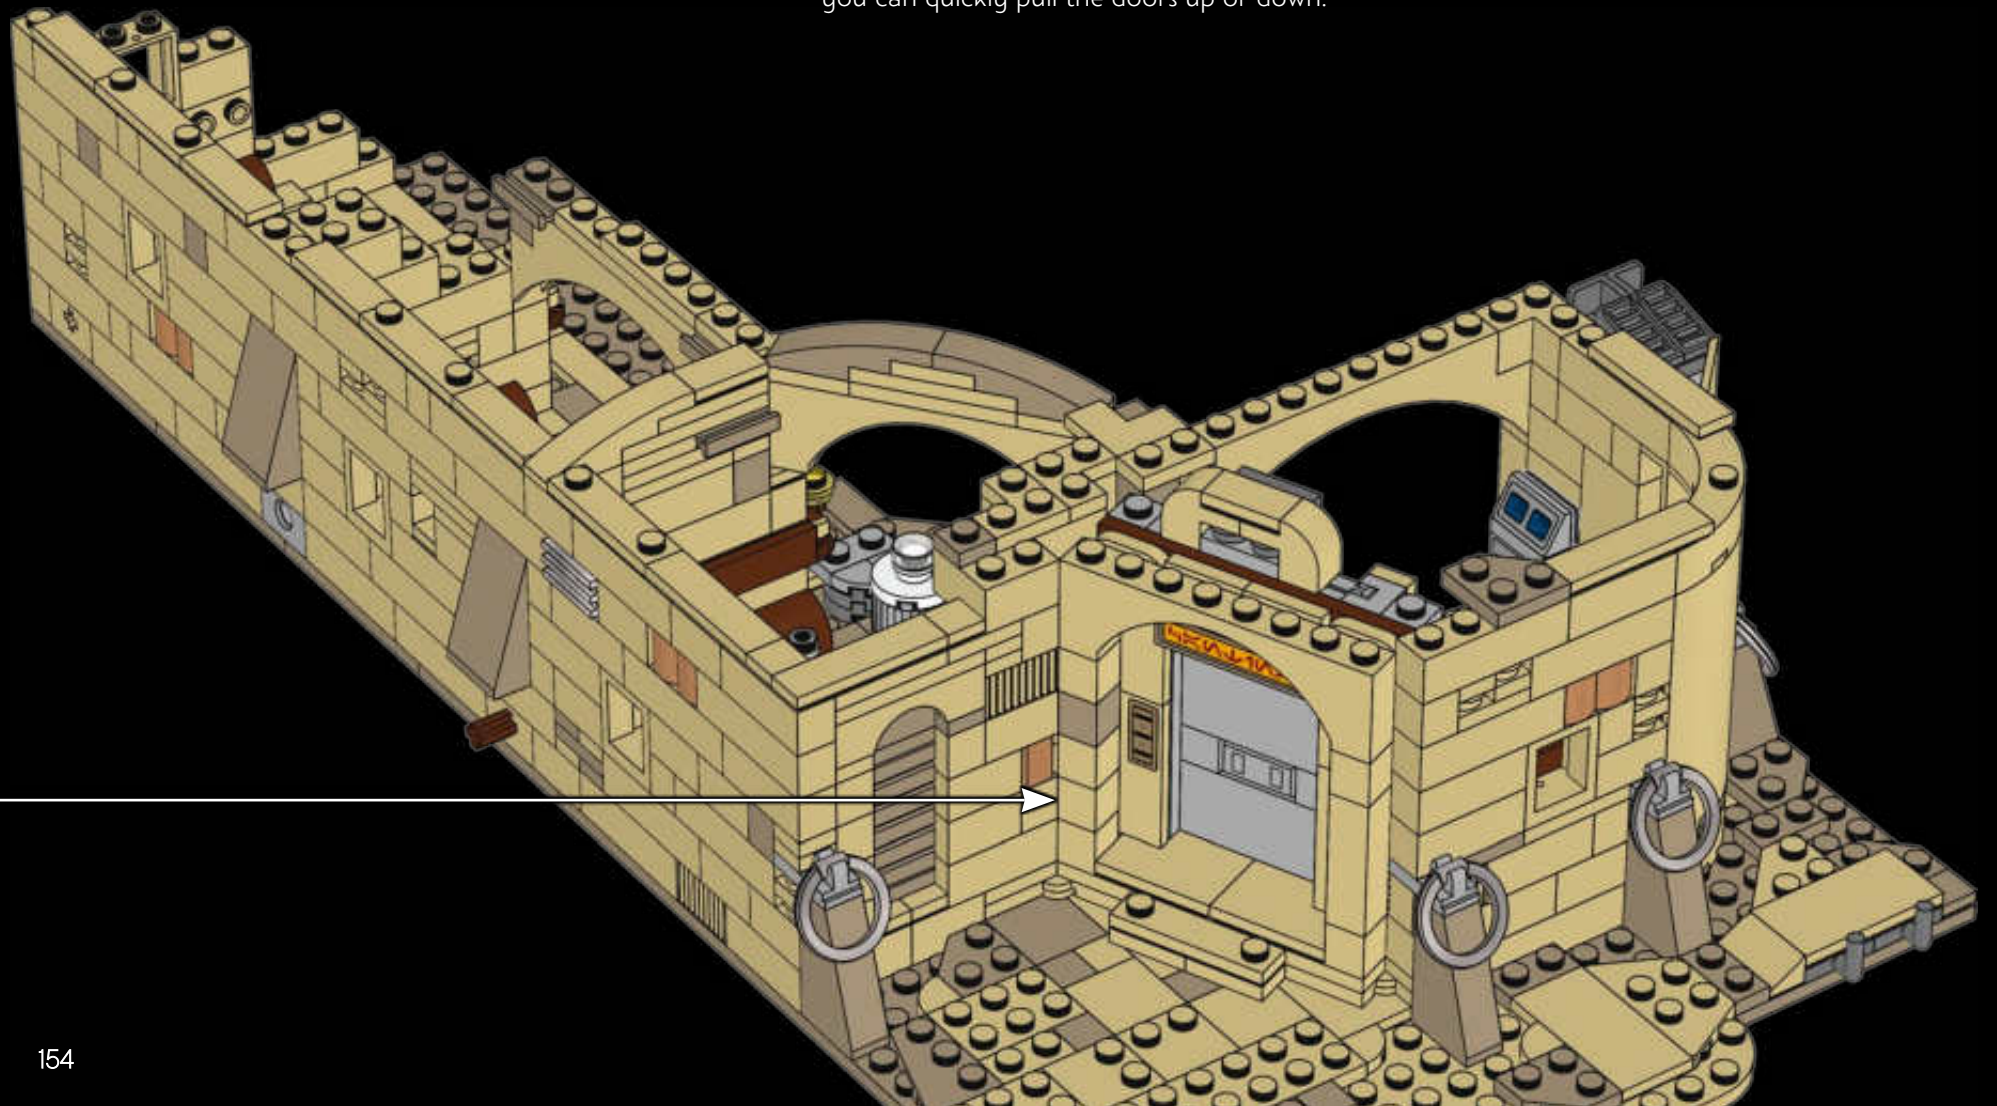

4

In the film, the Cantina doors open sideways, but in the LEGO version, they slide up. It saves space for opening doors and makes it easier to play out fast escape scenes when you can quickly pull the doors up or down.