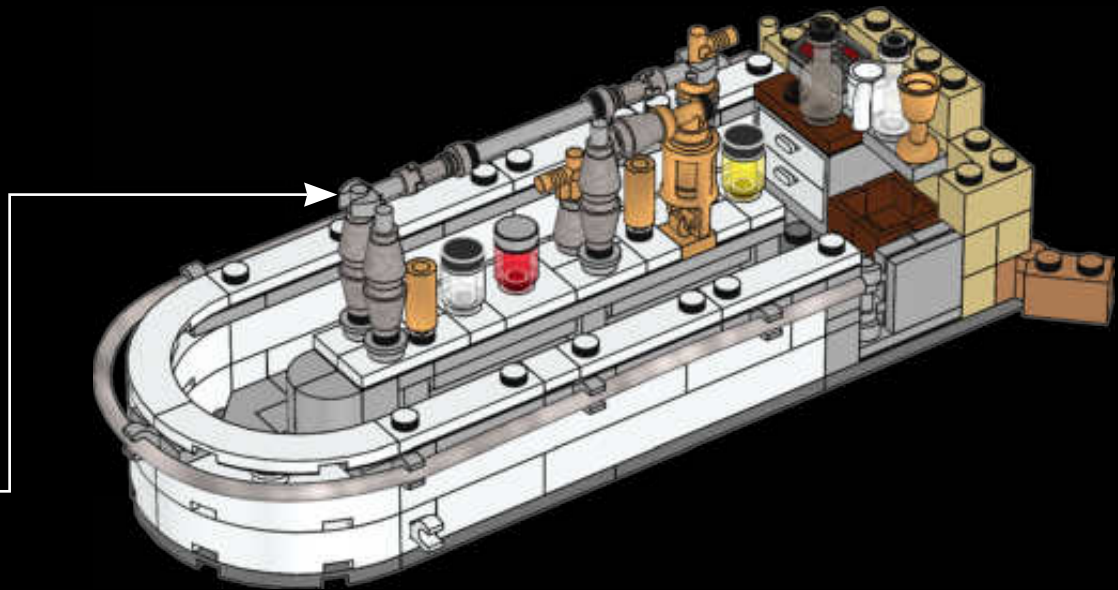

25

26

27

28

29

30

Some of the Cantina's Bar shiny metallic parts were reused from droid parts - the IG-88 heads.

“Mos Eisley Spaceport. You will never find a more wretched hive of scum and villainy.”