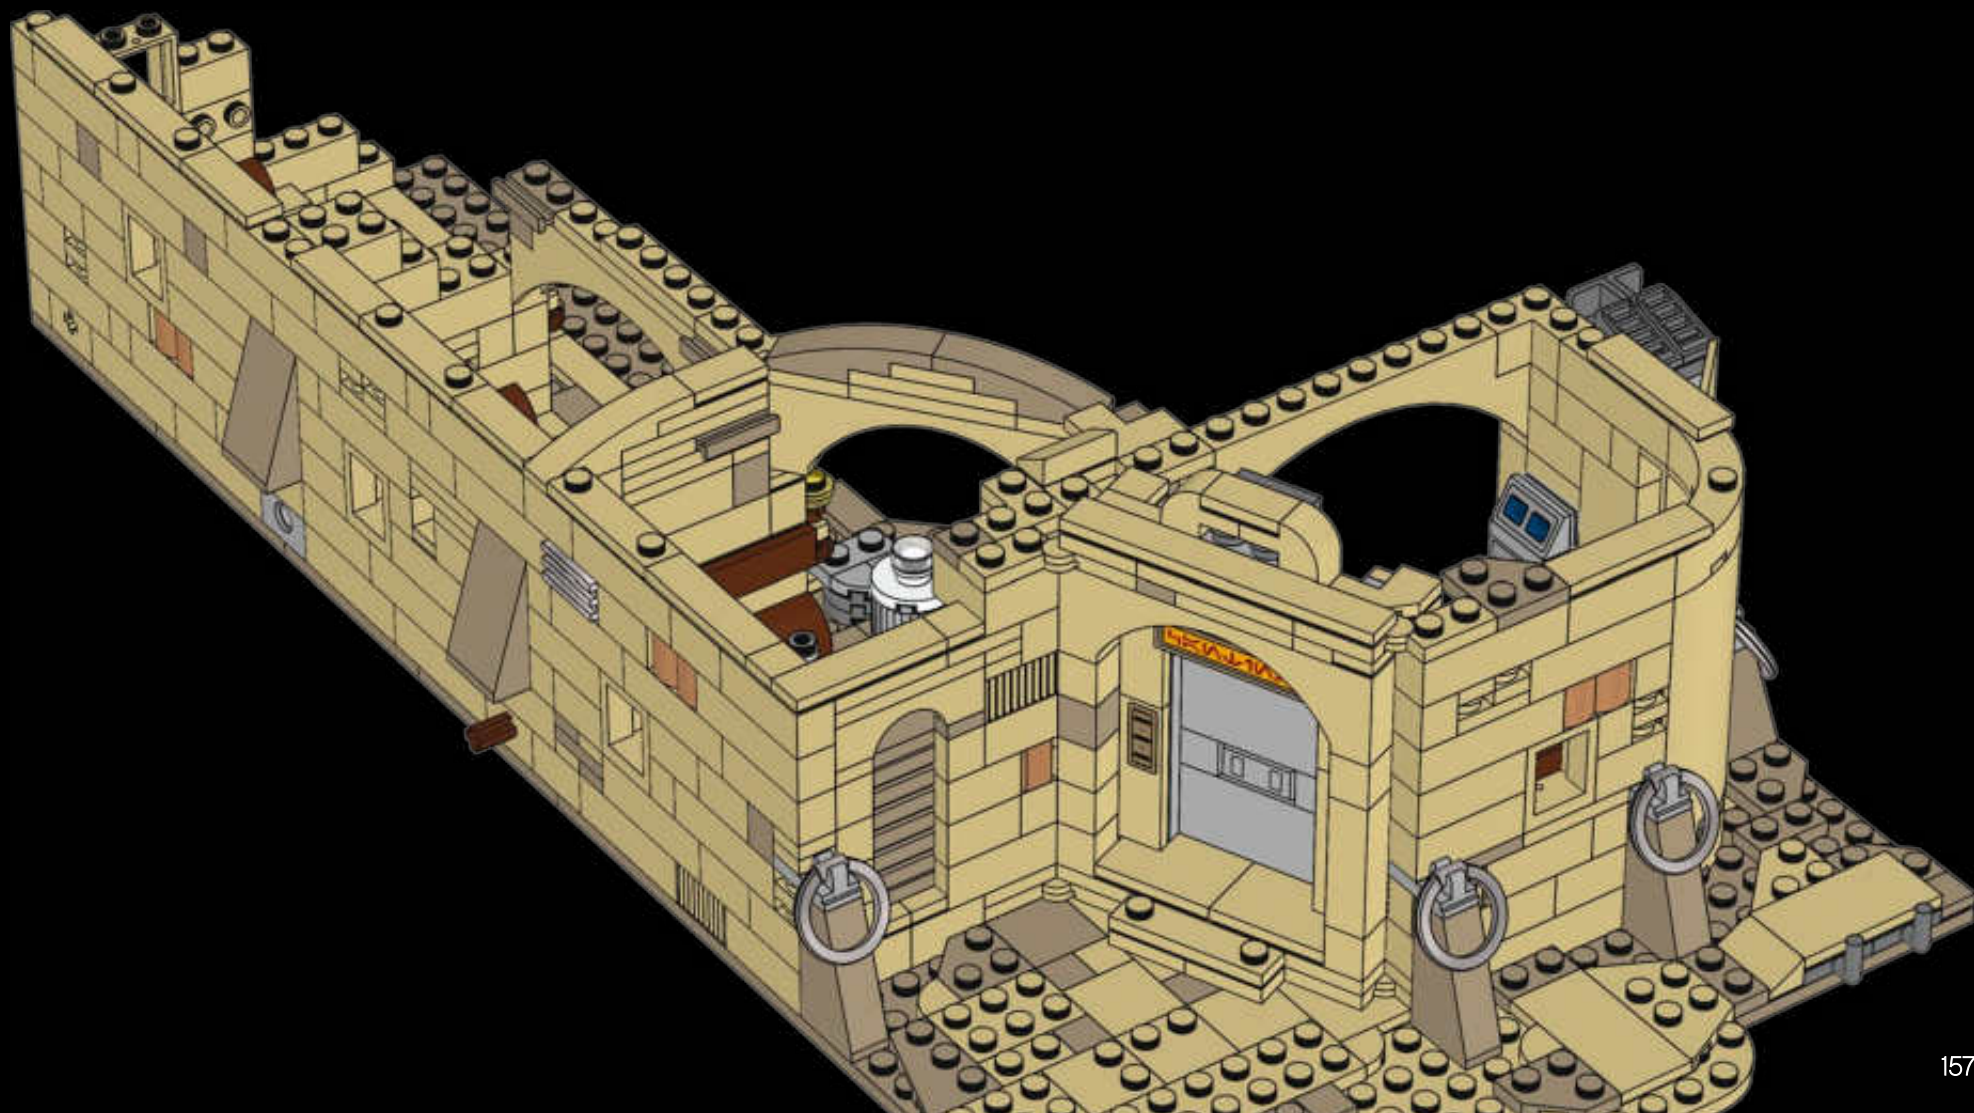

157

158

159

Ponda Baba, an associate and friend to Dr. Evazan, is an Aqualish thug who once smuggled spices for Jabba the Hutt. Bored and looking for excitement, Ponda picked a fight with the wrong farm boy and ended up minus one arm.