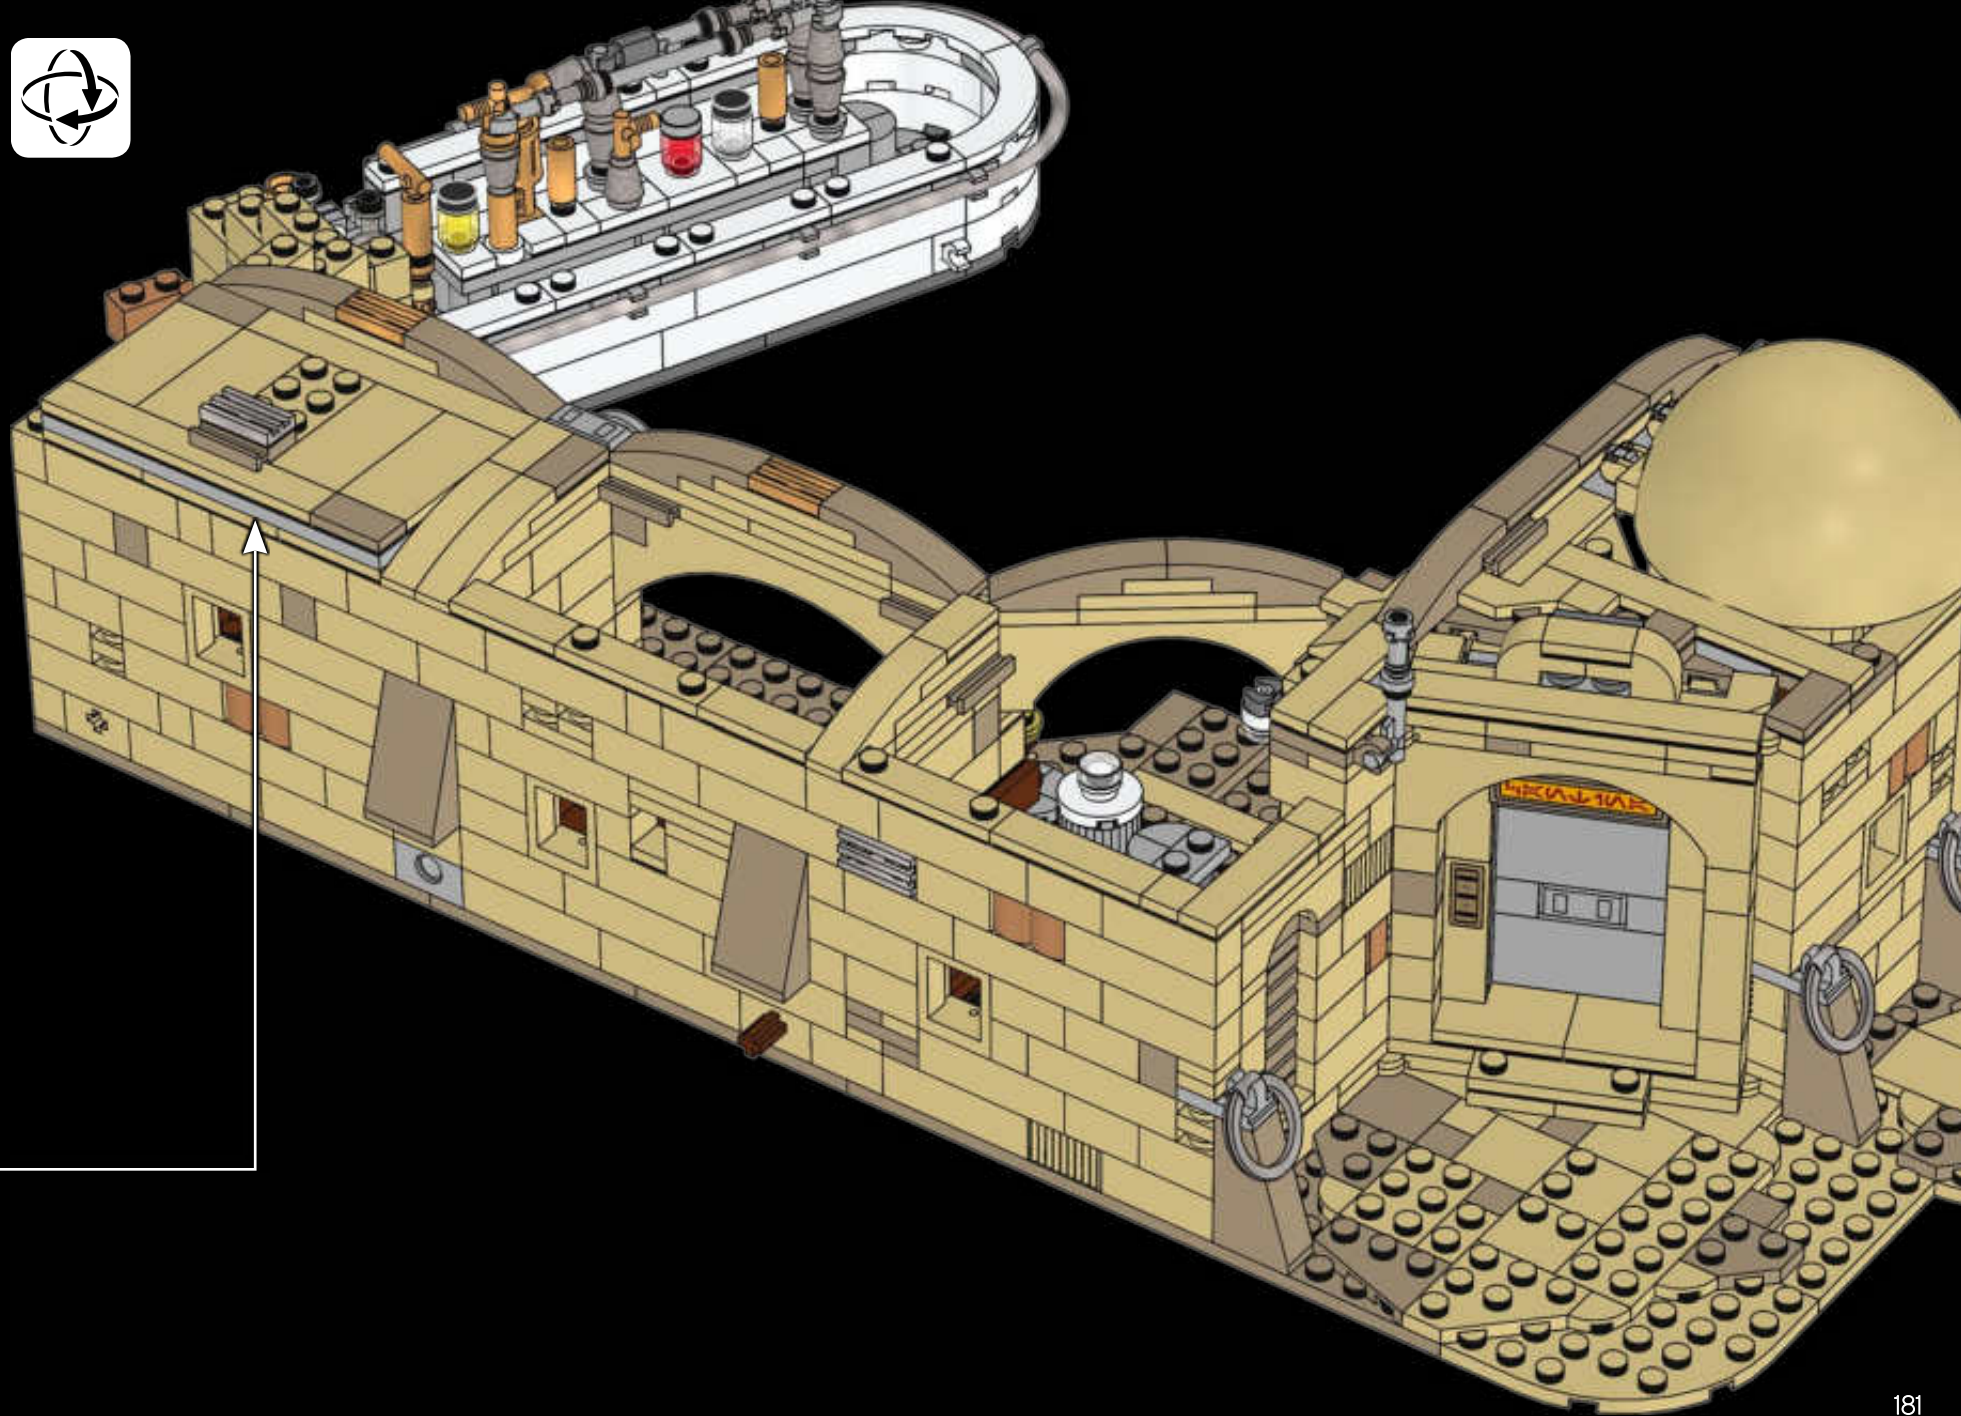

Interior shots of the Cantina were filmed at studios in London and exterior scenes were filmed on location on the Tunisian island of Djerba.

185

186

1

2

3

4

5