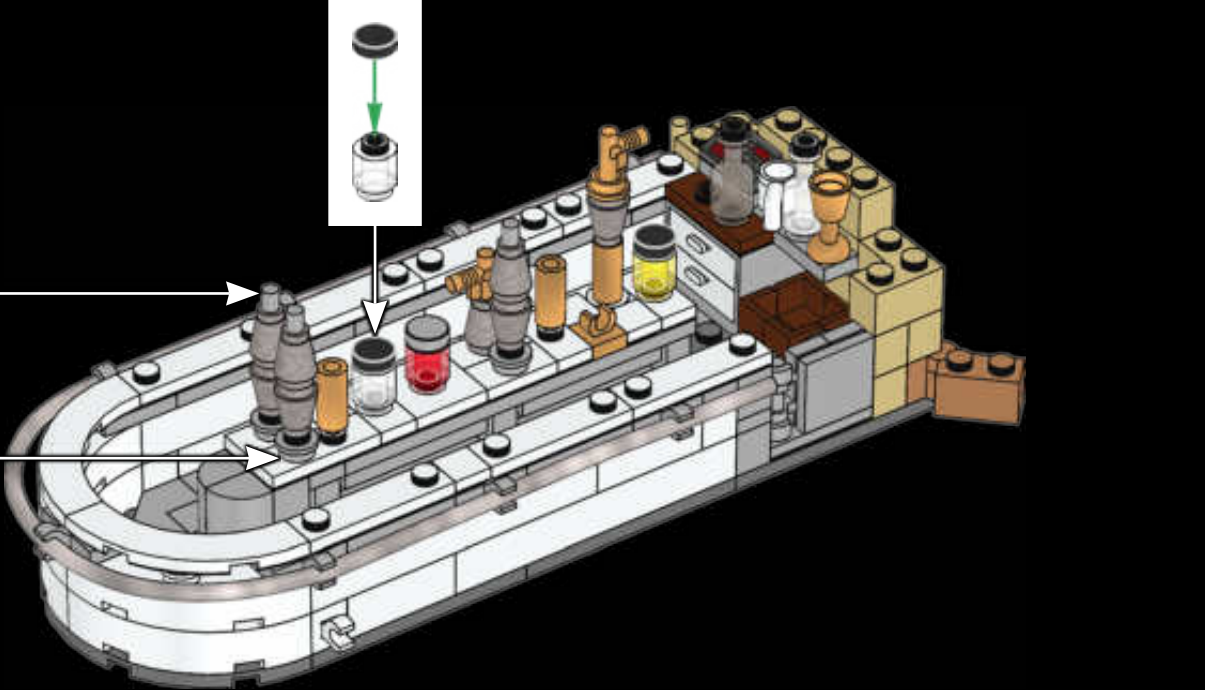

25

26

27

28

29

30

Some of the Cantina's Bar shiny metallic parts were reused from droid parts - the IG-88 heads.

“Mos Eisley Spaceport. You will never find a more wretched hive of scum and villainy.”