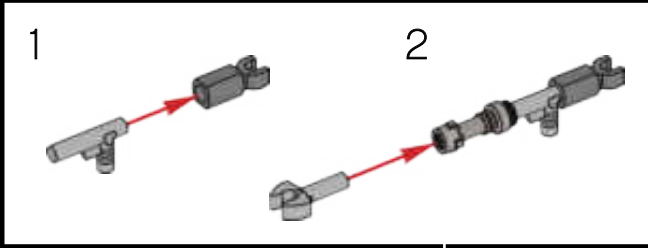

25

26

27

28

29

30

Some of the Cantina's Bar shiny metallic parts were reused from droid parts - the IG-88 heads.

“Mos Eisley Spaceport. You will never find a more wretched hive of scum and villainy.”