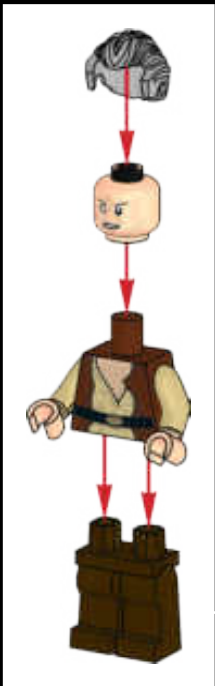

157

158

159

Ponda Baba, an associate and friend to Dr. Evazan, is an Aqualish thug who once smuggled spices for Jabba the Hutt. Bored and looking for excitement, Ponda picked a fight with the wrong farm boy and ended up minus one arm.