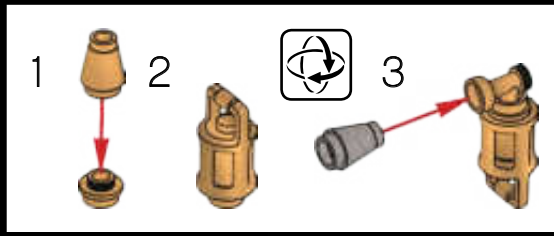

25

26

27

28

29

30

Some of the Cantina's Bar shiny metallic parts were reused from droid parts - the IG-88 heads.

“Mos Eisley Spaceport. You will never find a more wretched hive of scum and villainy.”