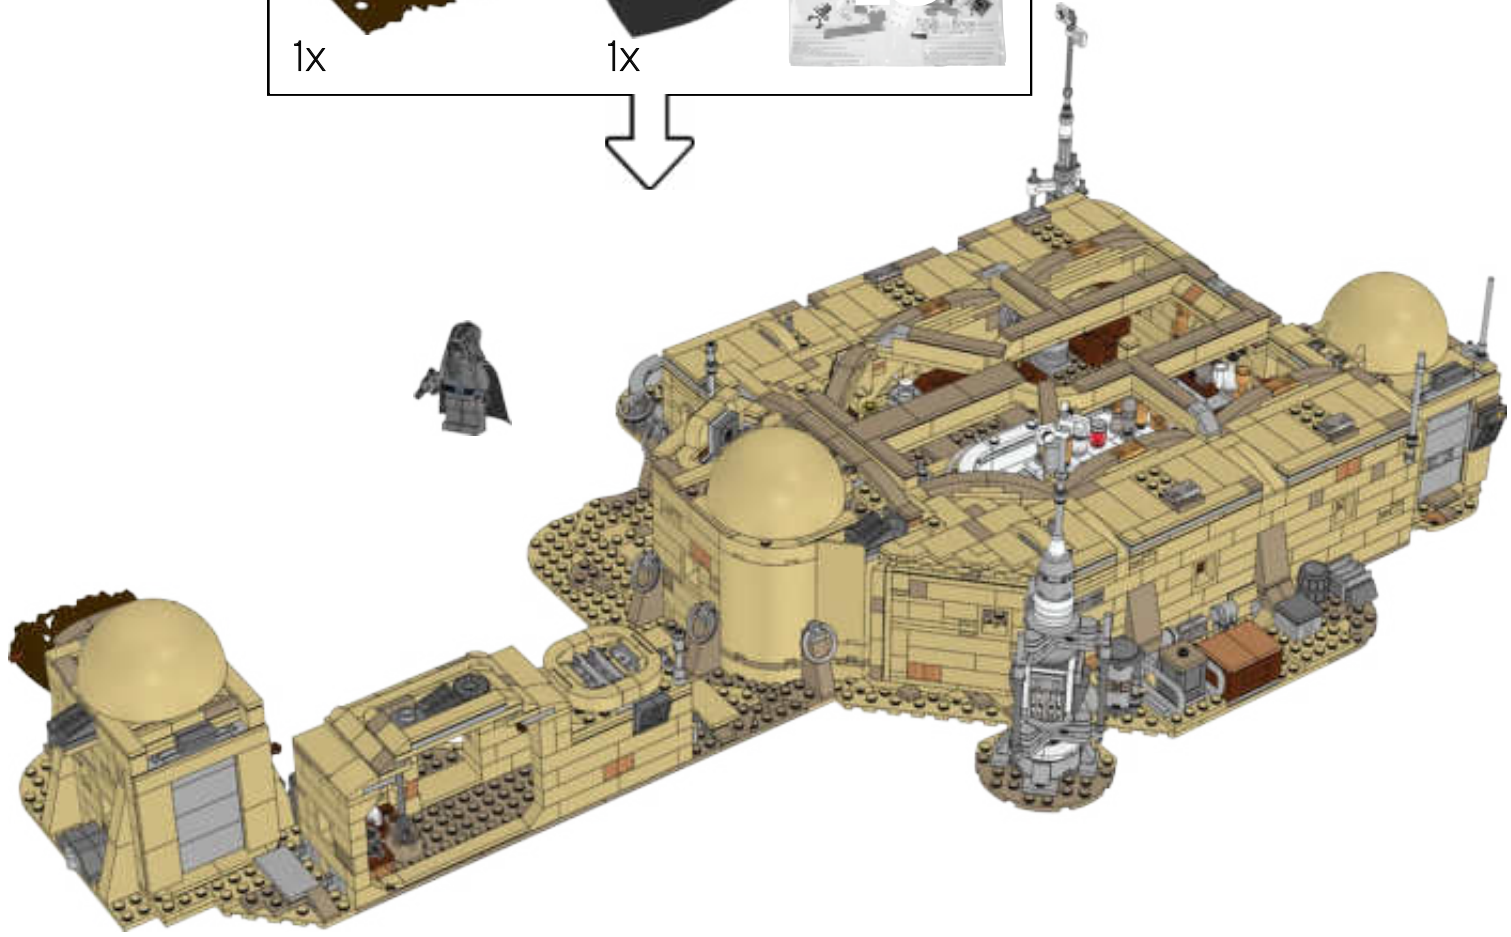

489

490

491

492

493

Garindan is a member of the long-snouted Kubaz species from the planet Kubindi. He made a living as an Imperial informant during the Galactic Civil War. In *Star Wars: A New Hope*, he tracks R2-D2 and C-3PO to Docking Bay 94 where they make their narrow escape on the Millennium Falcon.