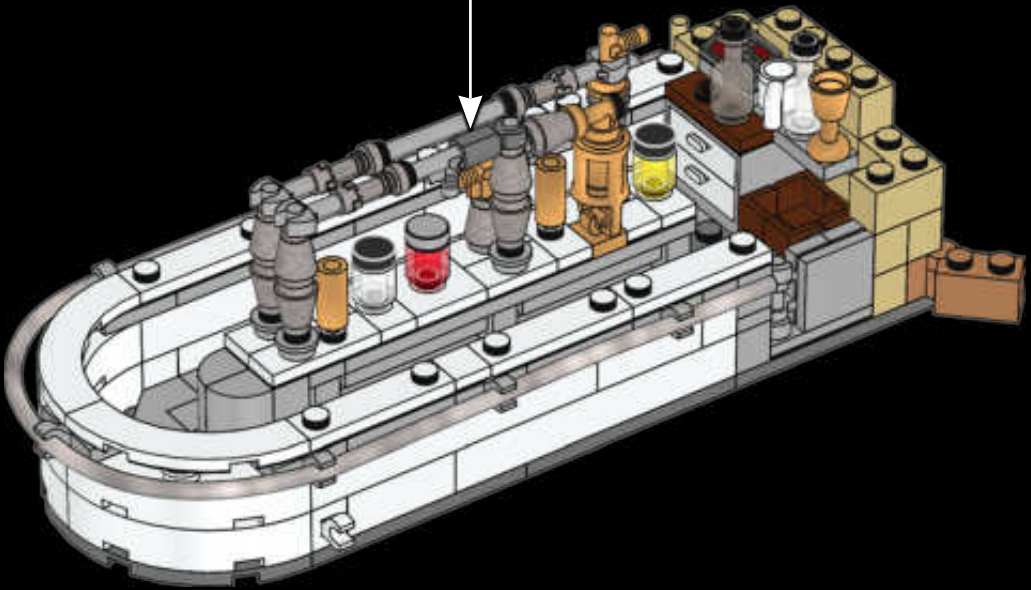

25

26

27

28

29

30

Some of the Cantina's Bar shiny metallic parts were reused from droid parts - the IG-88 heads.

“Mos Eisley Spaceport. You will never find a more wretched hive of scum and villainy.”