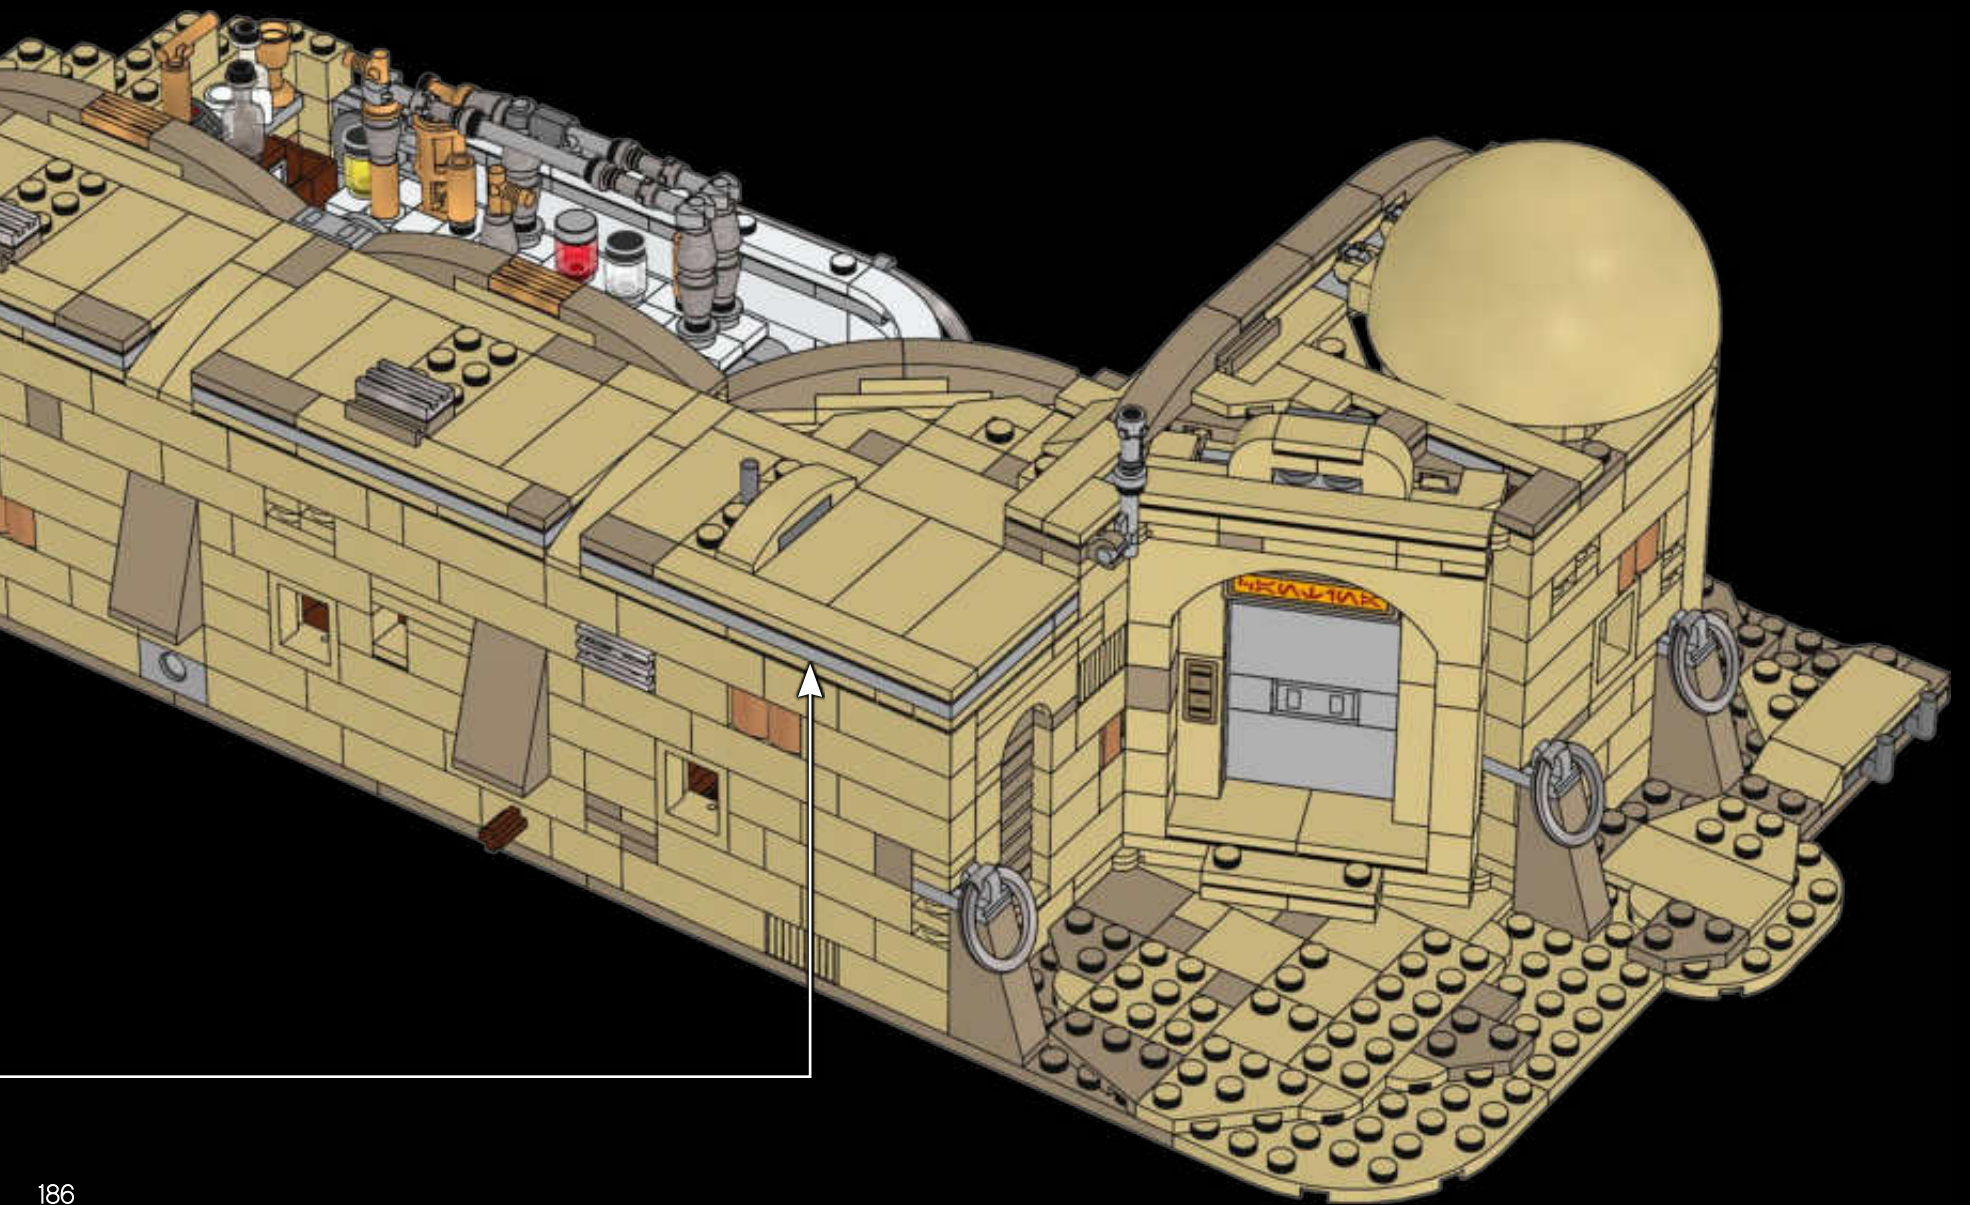

190

191

192

193

194

195

The official name of the all-Bith Cantina band is Figrin D'an and the Modal Nodes. Figrin D'an is the leader, and other members include Nalan Cheel, Doikk Na'ts, Tedn Dahai, Tech M'or, Ickabel G'ont, and Sun'il Ei'de. Their biggest hit is "Mad About Me" when translated to basic.