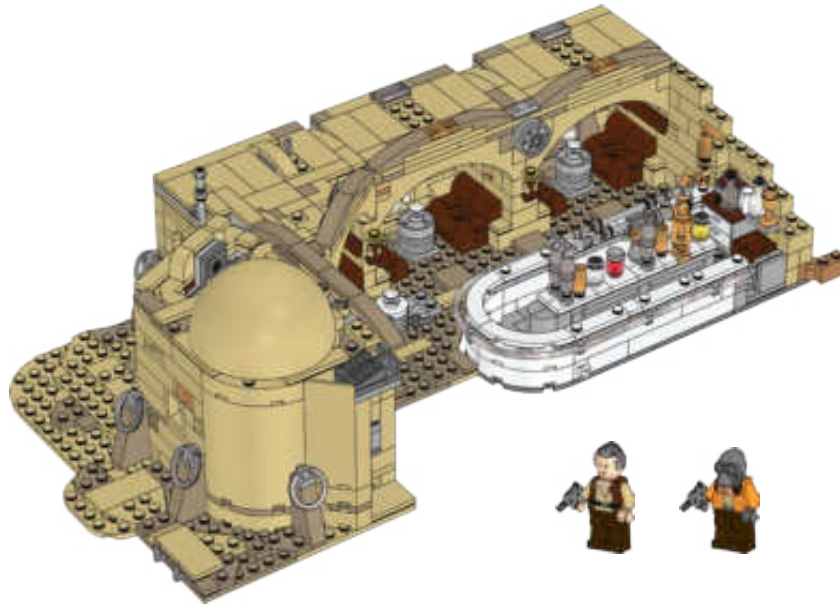

Ponda Baba, an associate and friend to Dr. Evazan, is an Aqualish thug who once smuggled spices for Jabba the Hutt. Bored and looking for excitement, Ponda picked a fight with the wrong farm boy and ended up minus one arm.