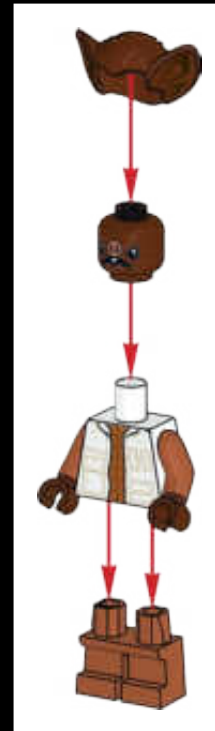

Kabe is a member of the Chadra-Fan species, bat-like sentients with big ears and dark eyes. They communicate through high-pitched squeaks which is also an effective way for Kabe to get the attention of Wuher, the Cantina's bartender. She stands only 1 meter tall.