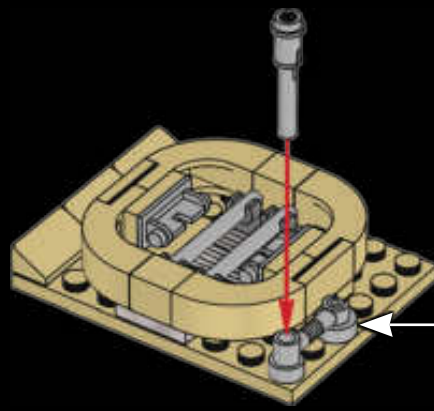

489

490

491

492

493

Garindan is a member of the long-snouted Kubaz species from the planet Kubindi. He made a living as an Imperial informant during the Galactic Civil War. In *Star Wars: A New Hope*, he tracks R2-D2 and C-3PO to Docking Bay 94 where they make their narrow escape on the Millennium Falcon.